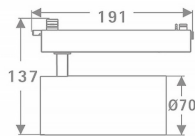

Tube

Lavov Tracklight from the family Tube with a power of 30W and an optic of 26degrees with a total lumen output of 2400 lm and an efficiency of 80 lm/W. CCT 3000 Kelvin. Made in Die cast aluminium and finished in Black colour.ON-OFF driver.

Item code	86.T005.3321.02
Product type	Indoor
Category	Tracklights
Family	Tube & Zoom Tube
Subfamily	Tube

Pictograms	
-------------------	--

Scheme

Product

Real power (W)	30
Real luminous flux (Lm)	2400
Luminous efficiency (Lm/W)	80
Beam angle (°)	26
Life time (h)	50000h L80B10
IP	20
Electrical class insulation	Class I
Operating temperature	15
Colour	Black
Chip Brand	Philip
Control gear included	yes
Control gear	ON-OFF
Colour temperature (K)	3000
Colour consistency (SDCM)	SDCM<3
CRI	80