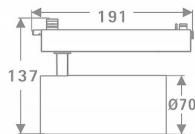

Tube

Lavov Tracklight from the family Tube with a power of 30W and an optic of 26degrees with a total lumen output of 2400 lm and an efficiency of 80 lm/W. CCT 3000 Kelvin. Made in Die cast aluminium and finished in Black colour.ON-OFF driver.

Item code	86.T005.3321.02
Product type	Indoor
Category	Tracklights
Family	Tube & Zoom Tube
Subfamily	Tube
Pictograms	

Scheme

Photometry

Product

Real power (W)	30
Real luminous flux (Lm)	2400
Luminous efficiency (Lm/W)	80
Beam angle (°)	26
Life time (h)	50000h L80B10
IP	20
Electrical class insulation	Class I
Operating temperature	15
Colour	Black
Chip Brand	Philip
Control gear included	yes
Control gear	ON-OFF
Colour temperature (K)	3000
Colour consistency (SDCM)	SDCM<3
CRI	80