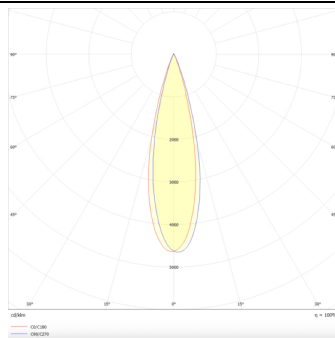

Tube

Lavov Tracklight from the family Tube with a power of 30W and an optic of 26degrees with a total lumen output of 2400 lm and an efficiency of 80 lm/W. CCT 3000 Kelvin. Made in Die cast aluminium and finished in Black colour.ON-OFF driver.

Item code	86.T005.3321.02
Product type	Indoor
Category	Tracklights
Family	Tube & Zoom Tube
Subfamily	Tube
Pictograms	

Scheme

Photometry

Product

Real power (W)	30
Real luminous flux (Lm)	2400
Luminous efficiency (Lm/W)	80
Beam angle (°)	26
Life time (h)	50000h L80B10
IP	20
Electrical class insulation	Class I
Operating temperature	15
Colour	Black
Chip Brand	Philip
Control gear included	yes
Control gear	ON-OFF
Colour temperature (K)	3000
Colour consistency (SDCM)	SDCM<3
CRI	80