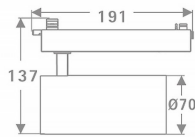

Tube

Lavov Tracklight from the family Tube with a power of 30W and an optic of 26degrees with a total lumen output of 2400 lm and an efficiency of 80 lm/W. CCT 3000 Kelvin. Made in Die cast aluminium and finished in Black colour.ON-OFF driver.

Item code	86.T005.3321.02
Product type	Indoor
Category	Tracklights
Family	Tube & Zoom Tube
Subfamily	Tube
Pictograms	

Scheme

Photometry

Product

Real power (W)	30
Real luminous flux (Lm)	2400
Luminous efficiency (Lm/W)	80
Beam angle (°)	26
Life time (h)	50000h L80B10
IP	20
Electrical class insulation	Class I
Operating temperature	15
Colour	Black
Chip Brand	Philip
Control gear included	yes
Control gear	ON-OFF
Colour temperature (K)	3000
Colour consistency (SDCM)	SDCM<3
CRI	80