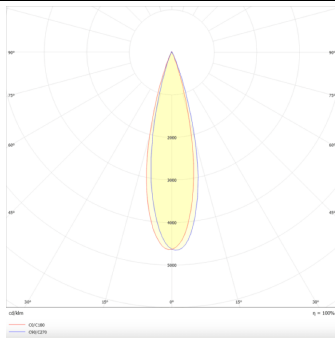

### Tube

Lavov Tracklight from the family Tube with a power of 30W and an optic of 26degrees with a total lumen output of 2400 lm and an efficiency of 80 lm/W. CCT 3000 Kelvin. Made in Die cast aluminium and finished in Black colour.ON-OFF driver.

### Product

<b>Real power (W)</b>	<b>30</b>
<b>Real luminous flux (Lm)</b>	<b>2400</b>
<b>Luminous efficiency (Lm/W)</b>	<b>80</b>
<b>Beam angle (°)</b>	<b>26</b>
<b>Life time (h)</b>	<b>50000h L80B10</b>
<b>IP</b>	<b>20</b>
<b>Electrical class insulation</b>	<b>Class I</b>
<b>Operating temperature</b>	<b>15</b>
<b>Colour</b>	<b>Black</b>
<b>Chip Brand</b>	<b>Philip</b>
<b>Control gear included</b>	<b>yes</b>
<b>Control gear</b>	<b>ON-OFF</b>
<b>Colour temperature (K)</b>	<b>3000</b>
<b>Colour consistency (SDCM)</b>	<b>SDCM&lt;3</b>
<b>CRI</b>	<b>80</b>