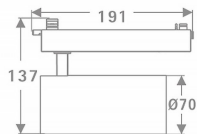

Tube

Lavov Tracklight from the family Tube with a power of 30W and an optic of 26degrees with a total lumen output of 2400 lm and an efficiency of 80 lm/W. CCT 3000 Kelvin. Made in Die cast aluminium and finished in Black colour.ON-OFF driver.

Item code	86.T005.3321.02
Product type	Indoor
Category	Tracklights
Family	Tube & Zoom Tube
Subfamily	Tube
Pictograms	

Scheme

Photometry

Product

Real power (W)	30
Real luminous flux (Lm)	2400
Luminous efficiency (Lm/W)	80
Beam angle (°)	26
Life time (h)	50000h L80B10
IP	20
Electrical class insulation	Class I
Operating temperature	15
Colour	Black
Chip Brand	Philip
Control gear included	yes
Control gear	ON-OFF
Colour temperature (K)	3000
Colour consistency (SDCM)	SDCM<3
CRI	80