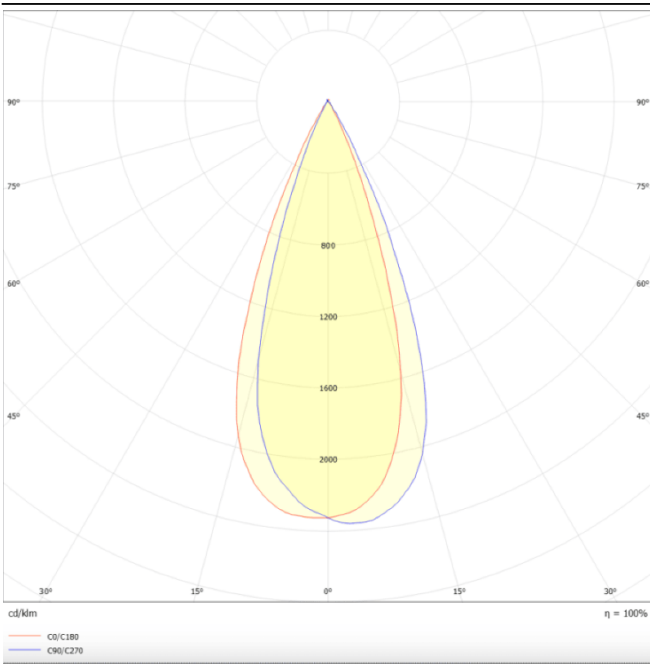

Scheme

Photometry

Tube

Lavov Tracklight from the family Tube with a power of 30W and an optic of 36degrees with a total lumen output of 2400 lm and an efficiency of 80 lm/W. CCT 3000 Kelvin. Made in Die cast aluminium and finished in White colour.ON-OFF driver.

Item code	86.T005.3331.01
Product type	Indoor
Category	Tracklights
Family	Tube & Zoom Tube
Subfamily	Tube
Pictograms	

Product	
Real power (W)	30
Real luminous flux (Lm)	2400
Luminous efficiency (Lm/W)	80
Beam angle (°)	36
Life time (h)	50000h L80B10
IP	20
Electrical class insulation	Class I
Operating temperature	15
Colour	White
Chip Brand	Philip
Control gear included	yes
Control gear	ON-OFF
Colour temperature (K)	3000
Colour consistency (SDCM)	SDCM<3
CRI	80