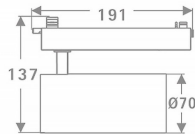

Tube

Lavov Tracklight from the family Tube with a power of 30W and an optic of 36degrees with a total lumen output of 2400 lm and an efficiency of 80 lm/W. CCT 3000 Kelvin. Made in Die cast aluminium and finished in White colour.ON-OFF driver.

Item code	86.T005.3331.01
Product type	Indoor
Category	Tracklights
Family	Tube & Zoom Tube
Subfamily	Tube

Pictograms

Scheme

Product	
Real power (W)	30
Real luminous flux (Lm)	2400
Luminous efficiency (Lm/W)	80
Beam angle (°)	36
Life time (h)	50000h L80B10
IP	20
Electrical class insulation	Class I
Operating temperature	15
Colour	White
Chip Brand	Philip
Control gear included	yes
Control gear	ON-OFF
Colour temperature (K)	3000
Colour consistency (SDCM)	SDCM<3
CRI	80