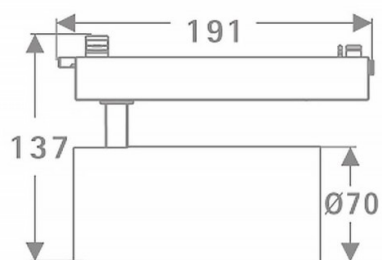

Scheme

Photometry

Tube

Lavov Tracklight from the family Tube with a power of 30W and an optic of 36degrees with a total lumen output of 2400 lm and an efficiency of 80 lm/W. CCT 3000 Kelvin. Made in Die cast aluminium and finished in White colour.ON-OFF driver.

Item code	86.T005.3331.01
Product type	Indoor
Category	Tracklights
Family	Tube & Zoom Tube
Subfamily	Tube
Pictograms	

Product	
Real power (W)	30
Real luminous flux (Lm)	2400
Luminous efficiency (Lm/W)	80
Beam angle (°)	36
Life time (h)	50000h L80B10
IP	20
Electrical class insulation	Class I
Operating temperature	15
Colour	White
Chip Brand	Philip
Control gear included	yes
Control gear	ON-OFF
Colour temperature (K)	3000
Colour consistency (SDCM)	SDCM<3
CRI	80