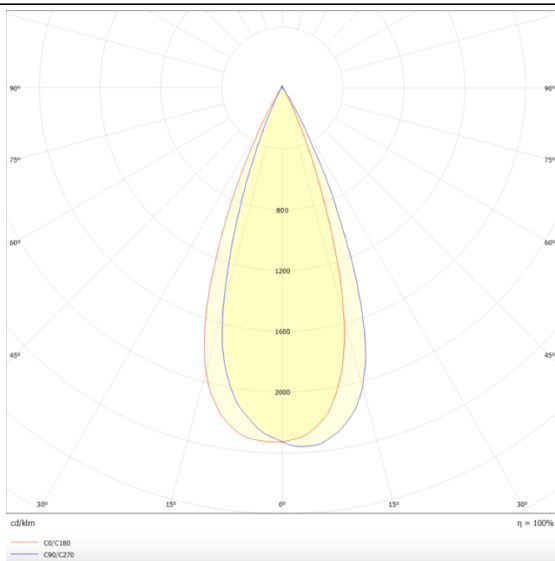

Tube

Lavov Tracklight from the family Tube with a power of 30W and an optic of 36degrees with a total lumen output of 2400 lm and an efficiency of 80 lm/W. CCT 3000 Kelvin. Made in Die cast aluminium and finished in White colour.ON-OFF driver.

Scheme

Photometry

Item code	86.T005.3331.01
Product type	Indoor
Category	Tracklights
Family	Tube & Zoom Tube
Subfamily	Tube
Pictograms	

Product	
Real power (W)	30
Real luminous flux (Lm)	2400
Luminous efficiency (Lm/W)	80
Beam angle (°)	36
Life time (h)	50000h L80B10
IP	20
Electrical class insulation	Class I
Operating temperature	15
Colour	White
Chip Brand	Philip
Control gear included	yes
Control gear	ON-OFF
Light source	LED
Type of LED	COB
Colour temperature (K)	3000
Colour consistency (SDCM)	SDCM3
CRI	80