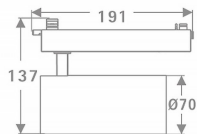

Tube

Lavov Tracklight from the family Tube with a power of 30W and an optic of 36degrees with a total lumen output of 2400 lm and an efficiency of 80 lm/W. CCT 3000 Kelvin. Made in Die cast aluminium and finished in Black colour.ON-OFF driver.

Item code	86.T005.3331.02
Product type	Indoor
Category	Tracklights
Family	Tube & Zoom Tube
Subfamily	Tube
Pictograms	

Scheme

Photometry

Product

Real power (W)	30
Real luminous flux (Lm)	2400
Luminous efficiency (Lm/W)	80
Beam angle (°)	36
Life time (h)	50000h L80B10
IP	20
Electrical class insulation	Class I
Operating temperature	15
Colour	Black
Chip Brand	Philip
Control gear included	yes
Control gear	ON-OFF
Colour temperature (K)	3000
Colour consistency (SDCM)	SDCM<3
CRI	80