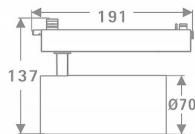

Tube

Lavov Tracklight from the family Tube with a power of 30W and an optic of 36degrees with a total lumen output of 2400 lm and an efficiency of 80 lm/W. CCT 3000 Kelvin. Made in Die cast aluminium and finished in Black colour.ON-OFF driver.

Item code	86.T005.3331.02
Product type	Indoor
Category	Tracklights
Family	Tube & Zoom Tube
Subfamily	Tube
Pictograms	

Scheme

Photometry

Product

Real power (W)	30
Real luminous flux (Lm)	2400
Luminous efficiency (Lm/W)	80
Beam angle (°)	36
Life time (h)	50000h L80B10
IP	20
Electrical class insulation	Class I
Operating temperature	15
Colour	Black
Chip Brand	Philip
Control gear included	yes
Control gear	ON-OFF
Colour temperature (K)	3000
Colour consistency (SDCM)	SDCM<3
CRI	80