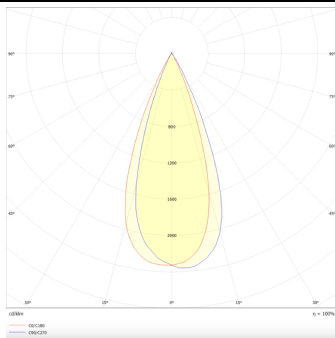

### Tube

Lavov Tracklight from the family Tube with a power of 30W and an optic of 36degrees with a total lumen output of 2400 lm and an efficiency of 80 lm/W. CCT 3000 Kelvin. Made in Die cast aluminium and finished in Black colour.ON-OFF driver.

### Photometry

### Product

<b>Real power (W)</b>	<b>30</b>
<b>Real luminous flux (Lm)</b>	<b>2400</b>
<b>Luminous efficiency (Lm/W)</b>	<b>80</b>
<b>Beam angle (°)</b>	<b>36</b>
<b>Life time (h)</b>	<b>50000h L80B10</b>
<b>IP</b>	<b>20</b>
<b>Electrical class insulation</b>	<b>Class I</b>
<b>Operating temperature</b>	<b>15</b>
<b>Colour</b>	<b>Black</b>
<b>Chip Brand</b>	<b>Philip</b>
<b>Control gear included</b>	<b>yes</b>
<b>Control gear</b>	<b>ON-OFF</b>
<b>Colour temperature (K)</b>	<b>3000</b>
<b>Colour consistency (SDCM)</b>	<b>SDCM&lt;3</b>
<b>CRI</b>	<b>80</b>