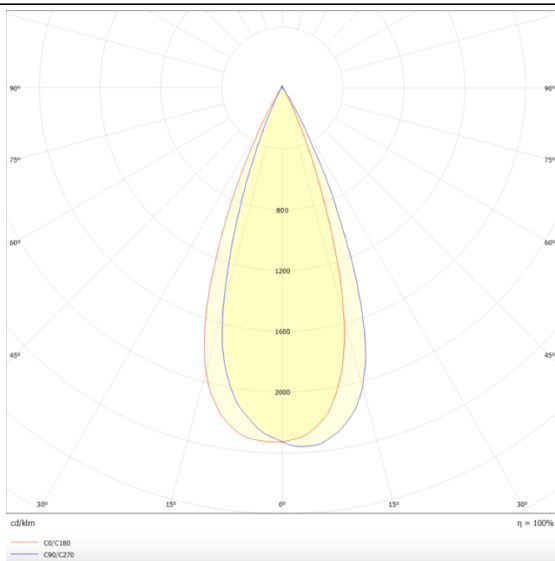

Tube

Lavov Tracklight from the family Tube with a power of 30W and an optic of 36degrees with a total lumen output of 2400 lm and an efficiency of 80 lm/W. CCT 3000 Kelvin. Made in Die cast aluminium and finished in Black colour.ON-OFF driver.

Scheme

Photometry

Item code	86.T005.3331.02
Product type	Indoor
Category	Tracklights
Family	Tube & Zoom Tube
Subfamily	Tube
Pictograms	

Product	
Real power (W)	30
Real luminous flux (Lm)	2400
Luminous efficiency (Lm/W)	80
Beam angle (°)	36
Life time (h)	50000h L80B10
IP	20
Electrical class insulation	Class I
Operating temperature	15
Colour	Black
Chip Brand	Philip
Control gear included	yes
Control gear	ON-OFF
Light source	LED
Type of LED	COB
Colour temperature (K)	3000
Colour consistency (SDCM)	SDCM3
CRI	80