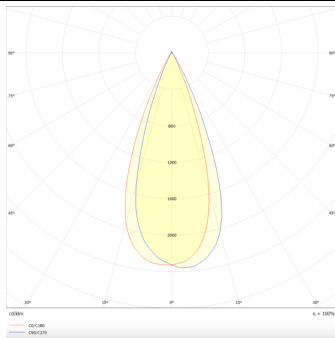

Tube

Lavov Tracklight from the family Tube with a power of 30W and an optic of 36degrees with a total lumen output of 2400 lm and an efficiency of 80 lm/W. CCT 3000 Kelvin. Made in Die cast aluminium and finished in Black colour.ON-OFF driver.

Item code	86.T005.3331.02
Product type	Indoor
Category	Tracklights
Family	Tube & Zoom Tube
Subfamily	Tube
Pictograms	

Scheme

Photometry

Product

Real power (W)	30
Real luminous flux (Lm)	2400
Luminous efficiency (Lm/W)	80
Beam angle (°)	36
Life time (h)	50000h L80B10
IP	20
Electrical class insulation	Class I
Operating temperature	15
Colour	Black
Chip Brand	Philip
Control gear included	yes
Control gear	ON-OFF
Colour temperature (K)	3000
Colour consistency (SDCM)	SDCM<3
CRI	80