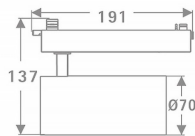

Tube

Lavov Tracklight from the family Tube with a power of 30W and an optic of 36degrees with a total lumen output of 2400 lm and an efficiency of 80 lm/W. CCT 3000 Kelvin. Made in Die cast aluminium and finished in Black colour.ON-OFF driver.

Item code	86.T005.3331.02
Product type	Indoor
Category	Tracklights
Family	Tube & Zoom Tube
Subfamily	Tube
Pictograms	

Scheme

Photometry

Product

Real power (W)	30
Real luminous flux (Lm)	2400
Luminous efficiency (Lm/W)	80
Beam angle (°)	36
Life time (h)	50000h L80B10
IP	20
Electrical class insulation	Class I
Operating temperature	15
Colour	Black
Chip Brand	Philip
Control gear included	yes
Control gear	ON-OFF
Colour temperature (K)	3000
Colour consistency (SDCM)	SDCM<3
CRI	80