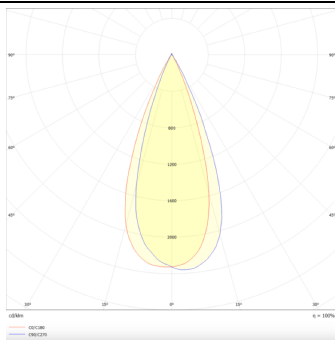

Tube

Lavov Tracklight from the family Tube with a power of 30W and an optic of 36degrees with a total lumen output of 2400 lm and an efficiency of 80 lm/W. CCT 3000 Kelvin. Made in Die cast aluminium and finished in Black colour.ON-OFF driver.

Item code	86.T005.3331.02
Product type	Indoor
Category	Tracklights
Family	Tube & Zoom Tube
Subfamily	Tube
Pictograms	

Scheme

Photometry

Product

Real power (W)	30
Real luminous flux (Lm)	2400
Luminous efficiency (Lm/W)	80
Beam angle (°)	36
Life time (h)	50000h L80B10
IP	20
Electrical class insulation	Class I
Operating temperature	15
Colour	Black
Chip Brand	Philip
Control gear included	yes
Control gear	ON-OFF
Colour temperature (K)	3000
Colour consistency (SDCM)	SDCM<3
CRI	80