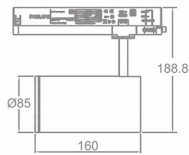

Zoom Tube

Lavov Tracklight from the family Zoom Tube with a power of 30W and an optic of 20-50degrees with a total lumen output of 2250 lm and an efficiency of 75 lm/W. CCT 3000 Kelvin. Made in Die cast aluminium and finished in White colour.ON-OFF driver.

Item code	86.T005.33Z1.01
Product type	Indoor
Category	Tracklights
Family	Tube & Zoom Tube
Subfamily	Zoom Tube
Pictograms	

Scheme

Product	
Real power (W)	30
Real luminous flux (Lm)	2250
Luminous efficiency (Lm/W)	75
Beam angle (°)	20-50
Life time (h)	50000h L80B10
IP	20
Electrical class insulation	Class I
Operating temperature	15
Colour	White
Chip Brand	Philip
Control gear included	yes
Control gear	ON-OFF
Colour temperature (K)	3000
Colour consistency (SDCM)	SDCM<3
CRI	80