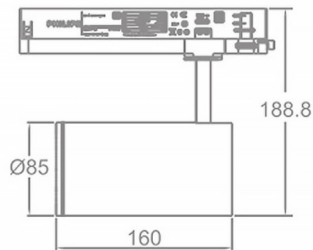

### Zoom Tube

Lavov Tracklight from the family Zoom Tube with a power of 30W and an optic of 20-50degrees with a total lumen output of 2250 lm and an efficiency of 75 lm/W. CCT 3000 Kelvin. Made in Die cast aluminium and finished in White colour.ON-OFF driver.

### Scheme

Item code	86.T005.33Z1.01
Product type	Indoor
Category	Tracklights
Family	Tube & Zoom Tube
Subfamily	Zoom Tube
Pictograms	

Product	
Real power (W)	30
Real luminous flux (Lm)	2250
Luminous efficiency (Lm/W)	75
Beam angle (&ordm;)	20-50
Life time (h)	50000h L80B10
IP	20
Electrical class insulation	Class I
Operating temperature	15
Colour	White
Chip Brand	Philip
Control gear included	yes
Control gear	ON-OFF
Colour temperature (K)	3000
Colour consistency (SDCM)	SDCM<3
CRI	80