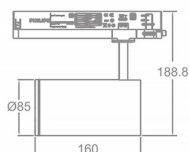

Item code 86.T005.33Z1.01

Product type Indoor

Category Tracklights

Family Tube & Zoom Tube

Subfamily Zoom Tube

Pictograms

Scheme

Product

Real power (W) 30

Real luminous flux (Lm) 2250

Luminous efficiency (Lm/W) 75

Beam angle (°) 20-50

Life time (h) 50000h L80B10

IP 20

Electrical class insulation Class I

Operating temperature 15