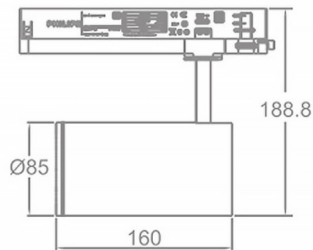

Zoom Tube

Lavov Tracklight from the family Zoom Tube with a power of 30W and an optic of 20-50degrees with a total lumen output of 2250 lm and an efficiency of 75 lm/W. CCT 3000 Kelvin. Made in Die cast aluminium and finished in White colour.ON-OFF driver.

Scheme

Item code	86.T005.33Z1.01
Product type	Indoor
Category	Tracklights
Family	Tube & Zoom Tube
Subfamily	Zoom Tube
Pictograms	

Product	
Real power (W)	30
Real luminous flux (Lm)	2250
Luminous efficiency (Lm/W)	75
Beam angle (°)	20-50
Life time (h)	50000h L80B10
IP	20
Electrical class insulation	Class I
Operating temperature	15
Colour	White
Chip Brand	Philip
Control gear included	yes
Control gear	ON-OFF
Light source	LED
Type of LED	COB
Colour temperature (K)	3000
Colour consistency (SDCM)	SDCM3
CRI	80