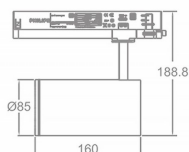

**Item code** 86.T005.33Z1.01

**Product type** Indoor

**Category** Tracklights

**Family** Tube & Zoom Tube

**Subfamily** Zoom Tube

**Pictograms**

### Product

**Real power (W)** 30

**Real luminous flux (Lm)** 2250

**Luminous efficiency (Lm/W)** 75

**Beam angle (°)** 20-50

**Life time (h)** 50000h L80B10

**IP** 20

**Electrical class insulation** Class I