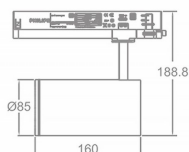

### Zoom Tube

Lavov Tracklight from the family Zoom Tube with a power of 30W and an optic of 20-50degrees with a total lumen output of 2250 lm and an efficiency of 75 lm/W. CCT 3000 Kelvin. Made in Die cast aluminium and finished in White colour.ON-OFF driver.

<b>Item code</b>	<b>86.T005.33Z1.01</b>
<b>Product type</b>	<b>Indoor</b>
<b>Category</b>	<b>Tracklights</b>
<b>Family</b>	<b>Tube &amp; Zoom Tube</b>
<b>Subfamily</b>	<b>Zoom Tube</b>
<b>Pictograms</b>	

### Scheme

<b>Product</b>	
<b>Real power (W)</b>	<b>30</b>
<b>Real luminous flux (Lm)</b>	<b>2250</b>
<b>Luminous efficiency (Lm/W)</b>	<b>75</b>
<b>Beam angle (°)</b>	<b>20-50</b>
<b>Life time (h)</b>	<b>50000h L80B10</b>
<b>IP</b>	<b>20</b>
<b>Electrical class insulation</b>	<b>Class I</b>
<b>Operating temperature</b>	<b>15</b>
<b>Colour</b>	<b>White</b>
<b>Chip Brand</b>	<b>Philip</b>
<b>Control gear included</b>	<b>yes</b>
<b>Control gear</b>	<b>ON-OFF</b>
<b>Colour temperature (K)</b>	<b>3000</b>
<b>Colour consistency (SDCM)</b>	<b>SDCM&lt;3</b>
<b>CRI</b>	<b>80</b>