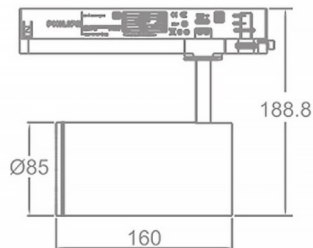

### Zoom Tube

Lavov Tracklight from the family Zoom Tube with a power of 30W and an optic of 20-50degrees with a total lumen output of 2250 lm and an efficiency of 75 lm/W. CCT 3000 Kelvin. Made in Die cast aluminium and finished in Black colour.ON-OFF driver.

### Scheme

Item code	86.T005.33Z1.02
Product type	Indoor
Category	Tracklights
Family	Tube & Zoom Tube
Subfamily	Zoom Tube
Pictograms	

Product	
Real power (W)	30
Real luminous flux (Lm)	2250
Luminous efficiency (Lm/W)	75
Beam angle (°)	20-50
Life time (h)	50000h L80B10
IP	20
Electrical class insulation	Class I
Operating temperature	15
Colour	Black
Chip Brand	Philip
Control gear included	yes
Control gear	ON-OFF
Light source	LED
Type of LED	COB
Colour temperature (K)	3000
Colour consistency (SDCM)	SDCM3
CRI	80