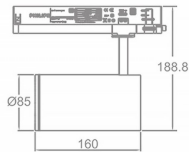

Zoom Tube

Lavov Tracklight from the family Zoom Tube with a power of 30W and an optic of 20-50degrees with a total lumen output of 2250 lm and an efficiency of 75 lm/W. CCT 3000 Kelvin. Made in Die cast aluminium and finished in Black colour.ON-OFF driver.

Item code	86.T005.33Z1.02
Product type	Indoor
Category	Tracklights
Family	Tube & Zoom Tube
Subfamily	Zoom Tube
Pictograms	

Scheme

Product	
Real power (W)	30
Real luminous flux (Lm)	2250
Luminous efficiency (Lm/W)	75
Beam angle (°)	20-50
Life time (h)	50000h L80B10
IP	20
Electrical class insulation	Class I
Operating temperature	15
Colour	Black
Chip Brand	Philip
Control gear included	yes
Control gear	ON-OFF
Colour temperature (K)	3000
Colour consistency (SDCM)	SDCM<3
CRI	80