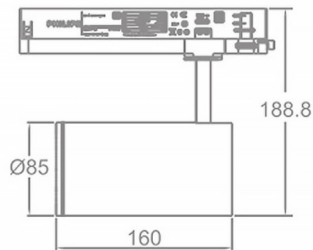

Zoom Tube

Lavov Tracklight from the family Zoom Tube with a power of 30W and an optic of 20-50degrees with a total lumen output of 2250 lm and an efficiency of 75 lm/W. CCT 3000 Kelvin. Made in Die cast aluminium and finished in Black colour.ON-OFF driver.

Scheme

Item code	86.T005.33Z1.02
Product type	Indoor
Category	Tracklights
Family	Tube & Zoom Tube
Subfamily	Zoom Tube
Pictograms	

Product	
Real power (W)	30
Real luminous flux (Lm)	2250
Luminous efficiency (Lm/W)	75
Beam angle (º)	20-50
Life time (h)	50000h L80B10
IP	20
Electrical class insulation	Class I
Operating temperature	15
Colour	Black
Chip Brand	Philip
Control gear included	yes
Control gear	ON-OFF
Colour temperature (K)	3000
Colour consistency (SDCM)	SDCM<3
CRI	80