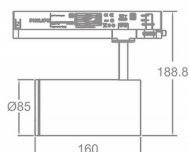

### Zoom Tube

Lavov Tracklight from the family Zoom Tube with a power of 30W and an optic of 20-50degrees with a total lumen output of 2250 lm and an efficiency of 75 lm/W. CCT 3000 Kelvin. Made in Die cast aluminium and finished in Black colour.ON-OFF driver.

**Item code** 86.T005.33Z1.02

**Product type** Indoor

**Category** Tracklights

**Family** Tube & Zoom Tube

**Subfamily** Zoom Tube

**Pictograms**

### Product

**Real power (W)** 30

**Real luminous flux (Lm)** 2250

**Luminous efficiency (Lm/W)** 75

**Beam angle (°)** 20-50

**Life time (h)** 50000h L80B10

**IP** 20

**Electrical class insulation** Class I