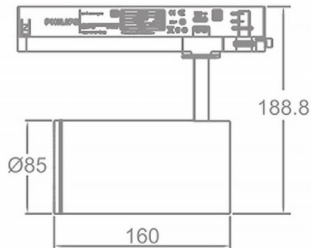

Zoom Tube

Lavov Tracklight from the family Zoom Tube with a power of 30W and an optic of 20-50degrees with a total lumen output of 2250 lm and an efficiency of 75 lm/W. CCT 3000 Kelvin. Made in Die cast aluminium and finished in Black colour.ON-OFF driver.

Scheme

Item code	86.T005.33Z1.02
Product type	Indoor
Category	Tracklights
Family	Tube & Zoom Tube
Subfamily	Zoom Tube
Pictograms	

Product	
Real power (W)	30
Real luminous flux (Lm)	2250
Luminous efficiency (Lm/W)	75
Beam angle (º)	20-50
Life time (h)	50000h L80B10
IP	20
Electrical class insulation	Class I
Operating temperature	15
Colour	Black
Chip Brand	Philip
Control gear included	yes
Control gear	ON-OFF
Colour temperature (K)	3000
Colour consistency (SDCM)	SDCM<3
CRI	80