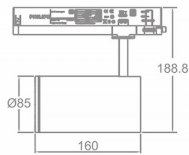

### Zoom Tube

Lavov Tracklight from the family Zoom Tube with a power of 30W and an optic of 20-50degrees with a total lumen output of 2250 lm and an efficiency of 75 lm/W. CCT 3000 Kelvin. Made in Die cast aluminium and finished in Black colour.ON-OFF driver.

### Product

<b>Real power (W)</b>	<b>30</b>
<b>Real luminous flux (Lm)</b>	<b>2250</b>
<b>Luminous efficiency (Lm/W)</b>	<b>75</b>
<b>Beam angle (°)</b>	<b>20-50</b>
<b>Life time (h)</b>	<b>50000h L80B10</b>
<b>IP</b>	<b>20</b>
<b>Electrical class insulation</b>	<b>Class I</b>
<b>Operating temperature</b>	<b>15</b>
<b>Colour</b>	<b>Black</b>
<b>Chip Brand</b>	<b>Philip</b>
<b>Control gear included</b>	<b>yes</b>
<b>Control gear</b>	<b>ON-OFF</b>
<b>Colour temperature (K)</b>	<b>3000</b>
<b>Colour consistency (SDCM)</b>	<b>SDCM&lt;3</b>
<b>CRI</b>	<b>80</b>