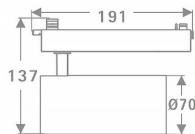

Tube

Lavov Tracklight from the family Tube with a power of 30W and an optic of 16degrees with a total lumen output of 2400 lm and an efficiency of 80 lm/W. CCT 4000 Kelvin. Made in Die cast aluminium and finished in White colour.ON-OFF driver.

Item code	86.T005.3411.01
Product type	Indoor
Category	Tracklights
Family	Tube & Zoom Tube
Subfamily	Tube
Pictograms	

Scheme

Product	
Real power (W)	30
Real luminous flux (Lm)	2400
Luminous efficiency (Lm/W)	80
Beam angle (°)	16
Life time (h)	50000h L80B10
IP	20
Electrical class insulation	Class I
Operating temperature	15
Colour	White
Chip Brand	Philip
Control gear included	yes
Control gear	ON-OFF
Colour temperature (K)	4000
Colour consistency (SDCM)	SDCM<3
CRI	80