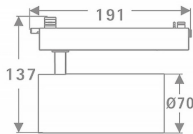

### Tube

Lavov Tracklight from the family Tube with a power of 30W and an optic of 16degrees with a total lumen output of 2400 lm and an efficiency of 80 lm/W. CCT 4000 Kelvin. Made in Die cast aluminium and finished in White colour.ON-OFF driver.

### Product

<b>Real power (W)</b>	<b>30</b>
<b>Real luminous flux (Lm)</b>	<b>2400</b>
<b>Luminous efficiency (Lm/W)</b>	<b>80</b>
<b>Beam angle (°)</b>	<b>16</b>
<b>Life time (h)</b>	<b>50000h L80B10</b>
<b>IP</b>	<b>20</b>
<b>Electrical class insulation</b>	<b>Class I</b>
<b>Operating temperature</b>	<b>15</b>
<b>Colour</b>	<b>White</b>
<b>Chip Brand</b>	<b>Philip</b>
<b>Control gear included</b>	<b>yes</b>
<b>Control gear</b>	<b>ON-OFF</b>
<b>Colour temperature (K)</b>	<b>4000</b>
<b>Colour consistency (SDCM)</b>	<b>SDCM&lt;3</b>
<b>CRI</b>	<b>80</b>