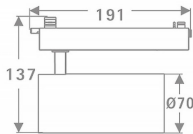

Tube

Lavov Tracklight from the family Tube with a power of 30W and an optic of 16degrees with a total lumen output of 2400 lm and an efficiency of 80 lm/W. CCT 4000 Kelvin. Made in Die cast aluminium and finished in Black colour.ON-OFF driver.

Item code	86.T005.3411.02
Product type	Indoor
Category	Tracklights
Family	Tube & Zoom Tube
Subfamily	Tube
Pictograms	

Scheme

Product

Real power (W)	30
Real luminous flux (Lm)	2400
Luminous efficiency (Lm/W)	80
Beam angle (°)	16
Life time (h)	50000h L80B10
IP	20
Electrical class insulation	Class I
Operating temperature	15
Colour	Black
Chip Brand	Philip
Control gear included	yes
Control gear	ON-OFF
Colour temperature (K)	4000
Colour consistency (SDCM)	SDCM<3
CRI	80