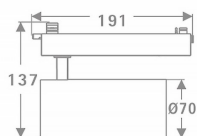

Scheme

Product

Real power (W) 30

Real luminous flux (Lm) 2400

Luminous efficiency (Lm/W) 80

Beam angle (°) 16

Life time (h) 50000h L80B10

IP 20

Electrical class insulation Class I

Operating temperature 15

Colour Black

Chip Brand Philip

Control gear included yes

Control gear ON-OFF

Colour temperature (K) 4000

Colour consistency (SDCM) SDCM<3

CRI 80