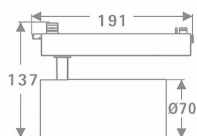

Tube

Lavov Tracklight from the family Tube with a power of 30W and an optic of 16degrees with a total lumen output of 2400 lm and an efficiency of 80 lm/W. CCT 4000 Kelvin. Made in Die cast aluminium and finished in Black colour.ON-OFF driver.

Item code	86.T005.3411.02
Product type	Indoor
Category	Tracklights
Family	Tube & Zoom Tube
Subfamily	Tube
Pictograms	

Scheme

Product	
Real power (W)	30
Real luminous flux (Lm)	2400
Luminous efficiency (Lm/W)	80
Beam angle (°)	16
Life time (h)	50000h L80B10
IP	20
Electrical class insulation	Class I
Operating temperature	15
Colour	Black
Chip Brand	Philip
Control gear included	yes
Control gear	ON-OFF
Colour temperature (K)	4000
Colour consistency (SDCM)	SDCM<3
CRI	80