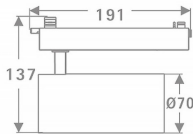

Tube

Lavov Tracklight from the family Tube with a power of 30W and an optic of 26degrees with a total lumen output of 2400 lm and an efficiency of 80 lm/W. CCT 4000 Kelvin. Made in Die cast aluminium and finished in White colour.ON-OFF driver.

Item code	86.T005.3421.01
Product type	Indoor
Category	Tracklights
Family	Tube & Zoom Tube
Subfamily	Tube
Pictograms	

Scheme

Product

Real power (W)	30
Real luminous flux (Lm)	2400
Luminous efficiency (Lm/W)	80
Beam angle (°)	26
Life time (h)	50000h L80B10
IP	20
Electrical class insulation	Class I
Operating temperature	15
Colour	White
Chip Brand	Philip
Control gear included	yes
Control gear	ON-OFF
Colour temperature (K)	4000
Colour consistency (SDCM)	SDCM<3
CRI	80