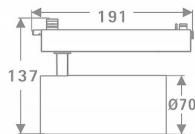

Tube

Lavov Tracklight from the family Tube with a power of 30W and an optic of 26degrees with a total lumen output of 2400 lm and an efficiency of 80 lm/W. CCT 4000 Kelvin. Made in Die cast aluminium and finished in White colour.ON-OFF driver.

Item code	86.T005.3421.01
Product type	Indoor
Category	Tracklights
Family	Tube & Zoom Tube
Subfamily	Tube
Pictograms	

Scheme

Product	
Real power (W)	30
Real luminous flux (Lm)	2400
Luminous efficiency (Lm/W)	80
Beam angle (°)	26
Life time (h)	50000h L80B10
IP	20
Electrical class insulation	Class I
Operating temperature	15
Colour	White
Chip Brand	Philip
Control gear included	yes
Control gear	ON-OFF
Colour temperature (K)	4000
Colour consistency (SDCM)	SDCM<3
CRI	80