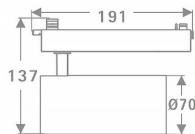

Tube

Lavov Tracklight from the family Tube with a power of 30W and an optic of 26degrees with a total lumen output of 2400 lm and an efficiency of 80 lm/W. CCT 4000 Kelvin. Made in Die cast aluminium and finished in Black colour.ON-OFF driver.

Item code	86.T005.3421.02
Product type	Indoor
Category	Tracklights
Family	Tube & Zoom Tube
Subfamily	Tube
Pictograms	

Scheme

Product	
Real power (W)	30
Real luminous flux (Lm)	2400
Luminous efficiency (Lm/W)	80
Beam angle (°)	26
Life time (h)	50000h L80B10
IP	20
Electrical class insulation	Class I
Operating temperature	15
Colour	Black
Chip Brand	Philip
Control gear included	yes
Control gear	ON-OFF
Colour temperature (K)	4000
Colour consistency (SDCM)	SDCM<3
CRI	80