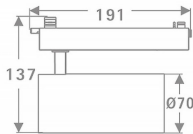

Tube

Lavov Tracklight from the family Tube with a power of 30W and an optic of 26degrees with a total lumen output of 2400 lm and an efficiency of 80 lm/W. CCT 4000 Kelvin. Made in Die cast aluminium and finished in Black colour.ON-OFF driver.

Item code	86.T005.3421.02
Product type	Indoor
Category	Tracklights
Family	Tube & Zoom Tube
Subfamily	Tube
Pictograms	

Scheme

Product

Real power (W)	30
Real luminous flux (Lm)	2400
Luminous efficiency (Lm/W)	80
Beam angle (°)	26
Life time (h)	50000h L80B10
IP	20
Electrical class insulation	Class I
Operating temperature	15
Colour	Black
Chip Brand	Philip
Control gear included	yes
Control gear	ON-OFF
Colour temperature (K)	4000
Colour consistency (SDCM)	SDCM<3
CRI	80