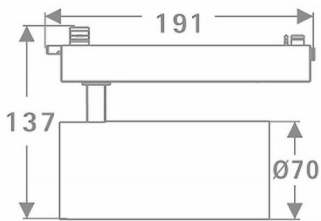

Tube

Lavov Tracklight from the family Tube with a power of 30W and an optic of 26degrees with a total lumen output of 2400 lm and an efficiency of 80 lm/W. CCT 4000 Kelvin. Made in Die cast aluminium and finished in Black colour.ON-OFF driver.

Scheme

Item code	86.T005.3421.02
Product type	Indoor
Category	Tracklights
Family	Tube & Zoom Tube
Subfamily	Tube
Pictograms	

Product	
Real power (W)	30
Real luminous flux (Lm)	2400
Luminous efficiency (Lm/W)	80
Beam angle (º)	26
Life time (h)	50000h L80B10
IP	20
Electrical class insulation	Class I
Operating temperature	15
Colour	Black
Chip Brand	Philip
Control gear included	yes
Control gear	ON-OFF
Colour temperature (K)	4000
Colour consistency (SDCM)	SDCM<3
CRI	80