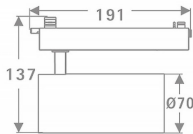

Tube

Lavov Tracklight from the family Tube with a power of 30W and an optic of 36degrees with a total lumen output of 2400 lm and an efficiency of 80 lm/W. CCT 4000 Kelvin. Made in Die cast aluminium and finished in White colour.ON-OFF driver.

Item code	86.T005.3431.01
Product type	Indoor
Category	Tracklights
Family	Tube & Zoom Tube
Subfamily	Tube
Pictograms	

Scheme

Product

Real power (W)	30
Real luminous flux (Lm)	2400
Luminous efficiency (Lm/W)	80
Beam angle (°)	36
Life time (h)	50000h L80B10
IP	20
Electrical class insulation	Class I
Operating temperature	15
Colour	White
Chip Brand	Philip
Control gear included	yes
Control gear	ON-OFF
Colour temperature (K)	4000
Colour consistency (SDCM)	SDCM<3
CRI	80