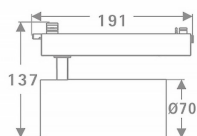

Tube

Lavov Tracklight from the family Tube with a power of 30W and an optic of 36degrees with a total lumen output of 2400 lm and an efficiency of 80 lm/W. CCT 4000 Kelvin. Made in Die cast aluminium and finished in White colour.ON-OFF driver.

Item code	86.T005.3431.01
Product type	Indoor
Category	Tracklights
Family	Tube & Zoom Tube
Subfamily	Tube
Pictograms	

Scheme

Product	
Real power (W)	30
Real luminous flux (Lm)	2400
Luminous efficiency (Lm/W)	80
Beam angle (°)	36
Life time (h)	50000h L80B10
IP	20
Electrical class insulation	Class I
Operating temperature	15
Colour	White
Chip Brand	Philip
Control gear included	yes
Control gear	ON-OFF
Colour temperature (K)	4000
Colour consistency (SDCM)	SDCM<3
CRI	80