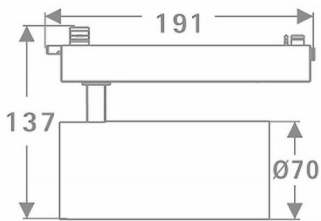

### Tube

Lavov Tracklight from the family Tube with a power of 30W and an optic of 36degrees with a total lumen output of 2400 lm and an efficiency of 80 lm/W. CCT 4000 Kelvin. Made in Die cast aluminium and finished in White colour.ON-OFF driver.

### Scheme

Item code	86.T005.3431.01
Product type	Indoor
Category	Tracklights
Family	Tube & Zoom Tube
Subfamily	Tube
Pictograms	

Product	
Real power (W)	30
Real luminous flux (Lm)	2400
Luminous efficiency (Lm/W)	80
Beam angle (°)	36
Life time (h)	50000h L80B10
IP	20
Electrical class insulation	Class I
Operating temperature	15
Colour	White
Chip Brand	Philip
Control gear included	yes
Control gear	ON-OFF
Light source	LED
Type of LED	COB
Colour temperature (K)	4000
Colour consistency (SDCM)	SDCM3
CRI	80