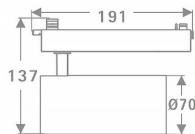

Tube

Lavov Tracklight from the family Tube with a power of 30W and an optic of 36degrees with a total lumen output of 2400 lm and an efficiency of 80 lm/W. CCT 4000 Kelvin. Made in Die cast aluminium and finished in White colour.ON-OFF driver.

Item code	86.T005.3431.01
Product type	Indoor
Category	Tracklights
Family	Tube & Zoom Tube
Subfamily	Tube
Pictograms	

Scheme

Product	
Real power (W)	30
Real luminous flux (Lm)	2400
Luminous efficiency (Lm/W)	80
Beam angle (°)	36
Life time (h)	50000h L80B10
IP	20
Electrical class insulation	Class I
Operating temperature	15
Colour	White
Chip Brand	Philip
Control gear included	yes
Control gear	ON-OFF
Colour temperature (K)	4000
Colour consistency (SDCM)	SDCM<3
CRI	80