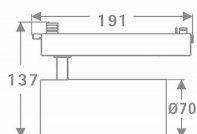

Tube

Lavov Tracklight from the family Tube with a power of 30W and an optic of 36degrees with a total lumen output of 2400 lm and an efficiency of 80 lm/W. CCT 4000 Kelvin. Made in Die cast aluminium and finished in White colour.ON-OFF driver.

Item code	86.T005.3431.01
Product type	Indoor
Category	Tracklights
Family	Tube & Zoom Tube
Subfamily	Tube
Pictograms	

Scheme

Product	
Real power (W)	30
Real luminous flux (Lm)	2400
Luminous efficiency (Lm/W)	80
Beam angle (°)	36
Life time (h)	50000h L80B10
IP	20
Electrical class insulation	Class I
Operating temperature	15
Colour	White
Chip Brand	Philip
Control gear included	yes
Control gear	ON-OFF
Colour temperature (K)	4000
Colour consistency (SDCM)	SDCM<3
CRI	80