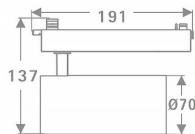

Tube

Lavov Tracklight from the family Tube with a power of 30W and an optic of 36degrees with a total lumen output of 2400 lm and an efficiency of 80 lm/W. CCT 4000 Kelvin. Made in Die cast aluminium and finished in Black colour.ON-OFF driver.

Item code	86.T005.3431.02
Product type	Indoor
Category	Tracklights
Family	Tube & Zoom Tube
Subfamily	Tube
Pictograms	

Scheme

Product	
Real power (W)	30
Real luminous flux (Lm)	2400
Luminous efficiency (Lm/W)	80
Beam angle (°)	36
Life time (h)	50000h L80B10
IP	20
Electrical class insulation	Class I
Operating temperature	15
Colour	Black
Chip Brand	Philip
Control gear included	yes
Control gear	ON-OFF
Colour temperature (K)	4000
Colour consistency (SDCM)	SDCM<3
CRI	80