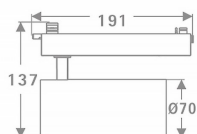

### Tube

Lavov Tracklight from the family Tube with a power of 30W and an optic of 36degrees with a total lumen output of 2400 lm and an efficiency of 80 lm/W. CCT 4000 Kelvin. Made in Die cast aluminium and finished in Black colour.ON-OFF driver.

### Scheme

<b>Product</b>	
<b>Real power (W)</b>	<b>30</b>
<b>Real luminous flux (Lm)</b>	<b>2400</b>
<b>Luminous efficiency (Lm/W)</b>	<b>80</b>
<b>Beam angle (°)</b>	<b>36</b>
<b>Life time (h)</b>	<b>50000h L80B10</b>
<b>IP</b>	<b>20</b>
<b>Electrical class insulation</b>	<b>Class I</b>
<b>Operating temperature</b>	<b>15</b>
<b>Colour</b>	<b>Black</b>
<b>Chip Brand</b>	<b>Philip</b>
<b>Control gear included</b>	<b>yes</b>
<b>Control gear</b>	<b>ON-OFF</b>
<b>Colour temperature (K)</b>	<b>4000</b>
<b>Colour consistency (SDCM)</b>	<b>SDCM&lt;3</b>
<b>CRI</b>	<b>80</b>