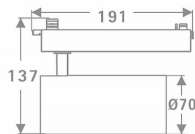

Tube

Lavov Tracklight from the family Tube with a power of 30W and an optic of 36degrees with a total lumen output of 2400 lm and an efficiency of 80 lm/W. CCT 4000 Kelvin. Made in Die cast aluminium and finished in Black colour.ON-OFF driver.

Item code	86.T005.3431.02
Product type	Indoor
Category	Tracklights
Family	Tube & Zoom Tube
Subfamily	Tube

Pictograms

Scheme

Product	
Real power (W)	30
Real luminous flux (Lm)	2400
Luminous efficiency (Lm/W)	80
Beam angle (°)	36
Life time (h)	50000h L80B10
IP	20
Electrical class insulation	Class I
Operating temperature	15
Colour	Black
Chip Brand	Philip
Control gear included	yes
Control gear	ON-OFF
Colour temperature (K)	4000
Colour consistency (SDCM)	SDCM<3
CRI	80