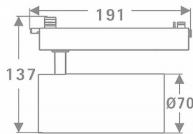

Tube

Lavov Tracklight from the family Tube with a power of 30W and an optic of 36degrees with a total lumen output of 2400 lm and an efficiency of 80 lm/W. CCT 4000 Kelvin. Made in Die cast aluminium and finished in Black colour.ON-OFF driver.

Item code	86.T005.3431.02
Product type	Indoor
Category	Tracklights
Family	Tube & Zoom Tube
Subfamily	Tube

Pictograms

Scheme

Product

Real power (W)	30
Real luminous flux (Lm)	2400
Luminous efficiency (Lm/W)	80
Beam angle (°)	36
Life time (h)	50000h L80B10
IP	20
Electrical class insulation	Class I
Operating temperature	15
Colour	Black
Chip Brand	Philip
Control gear included	yes
Control gear	ON-OFF
Colour temperature (K)	4000
Colour consistency (SDCM)	SDCM<3
CRI	80