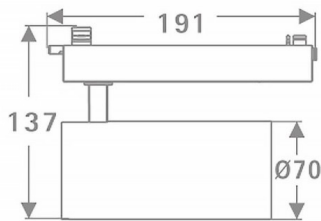

Tube

Lavov Tracklight from the family Tube with a power of 30W and an optic of 36degrees with a total lumen output of 2400 lm and an efficiency of 80 lm/W. CCT 4000 Kelvin. Made in Die cast aluminium and finished in Black colour.ON-OFF driver.

Scheme

Item code	86.T005.3431.02
Product type	Indoor
Category	Tracklights
Family	Tube & Zoom Tube
Subfamily	Tube
Pictograms	

Product	
Real power (W)	30
Real luminous flux (Lm)	2400
Luminous efficiency (Lm/W)	80
Beam angle (°)	36
Life time (h)	50000h L80B10
IP	20
Electrical class insulation	Class I
Operating temperature	15
Colour	Black
Chip Brand	Philip
Control gear included	yes
Control gear	ON-OFF
Light source	LED
Type of LED	COB
Colour temperature (K)	4000
Colour consistency (SDCM)	SDCM3
CRI	80