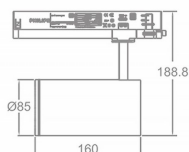

Zoom Tube

Lavov Tracklight from the family Zoom Tube with a power of 30W and an optic of 20-50degrees with a total lumen output of 2250 lm and an efficiency of 75 lm/W. CCT 4000 Kelvin. Made in Die cast aluminium and finished in White colour.ON-OFF driver.

Item code	86.T005.34Z1.01
Product type	Indoor
Category	Tracklights
Family	Tube & Zoom Tube
Subfamily	Zoom Tube
Pictograms	

Scheme

Product	
Real power (W)	30
Real luminous flux (Lm)	2250
Luminous efficiency (Lm/W)	75
Beam angle (°)	20-50
Life time (h)	50000h L80B10
IP	20
Electrical class insulation	Class I
Operating temperature	15
Colour	White
Chip Brand	Philip
Control gear included	yes
Control gear	ON-OFF
Colour temperature (K)	4000
Colour consistency (SDCM)	SDCM<3
CRI	80