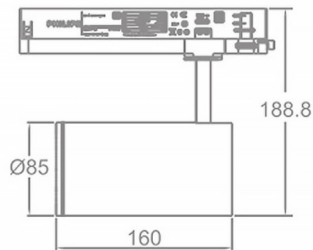

### Zoom Tube

Lavov Tracklight from the family Zoom Tube with a power of 30W and an optic of 20-50degrees with a total lumen output of 2250 lm and an efficiency of 75 lm/W. CCT 4000 Kelvin. Made in Die cast aluminium and finished in White colour.ON-OFF driver.

### Scheme

Item code	86.T005.34Z1.01
Product type	Indoor
Category	Tracklights
Family	Tube & Zoom Tube
Subfamily	Zoom Tube
Pictograms	

Product	
Real power (W)	30
Real luminous flux (Lm)	2250
Luminous efficiency (Lm/W)	75
Beam angle (°)	20-50
Life time (h)	50000h L80B10
IP	20
Electrical class insulation	Class I
Operating temperature	15
Colour	White
Chip Brand	Philip
Control gear included	yes
Control gear	ON-OFF
Light source	LED
Type of LED	COB
Colour temperature (K)	4000
Colour consistency (SDCM)	SDCM3
CRI	80