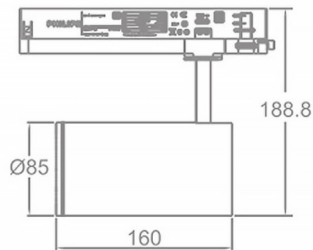

### Zoom Tube

Lavov Tracklight from the family Zoom Tube with a power of 30W and an optic of 20-50degrees with a total lumen output of 2250 lm and an efficiency of 75 lm/W. CCT 4000 Kelvin. Made in Die cast aluminium and finished in White colour.ON-OFF driver.

### Scheme

Item code	86.T005.34Z1.01
Product type	Indoor
Category	Tracklights
Family	Tube & Zoom Tube
Subfamily	Zoom Tube
Pictograms	

Product	
Real power (W)	30
Real luminous flux (Lm)	2250
Luminous efficiency (Lm/W)	75
Beam angle (&ordm;)	20-50
Life time (h)	50000h L80B10
IP	20
Electrical class insulation	Class I
Operating temperature	15
Colour	White
Chip Brand	Philip
Control gear included	yes
Control gear	ON-OFF
Colour temperature (K)	4000
Colour consistency (SDCM)	SDCM<3
CRI	80