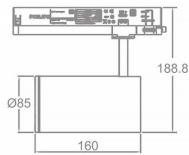

Zoom Tube

Lavov Tracklight from the family Zoom Tube with a power of 30W and an optic of 20-50degrees with a total lumen output of 2250 lm and an efficiency of 75 lm/W. CCT 4000 Kelvin. Made in Die cast aluminium and finished in White colour.ON-OFF driver.

Item code	86.T005.34Z1.01
Product type	Indoor
Category	Tracklights
Family	Tube & Zoom Tube
Subfamily	Zoom Tube
Pictograms	

Scheme

Product	
Real power (W)	30
Real luminous flux (Lm)	2250
Luminous efficiency (Lm/W)	75
Beam angle (°)	20-50
Life time (h)	50000h L80B10
IP	20
Electrical class insulation	Class I
Operating temperature	15
Colour	White
Chip Brand	Philip
Control gear included	yes
Control gear	ON-OFF
Colour temperature (K)	4000
Colour consistency (SDCM)	SDCM<3
CRI	80