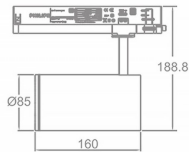

Scheme

Product	
Real power (W)	30
Real luminous flux (Lm)	2250
Luminous efficiency (Lm/W)	75
Beam angle (°)	20-50
Life time (h)	50000h L80B10
IP	20
Electrical class insulation	Class I
Operating temperature	15
Colour	White
Chip Brand	Philip
Control gear included	yes
Control gear	ON-OFF
Colour temperature (K)	4000
Colour consistency (SDCM)	SDCM<3
CRI	80