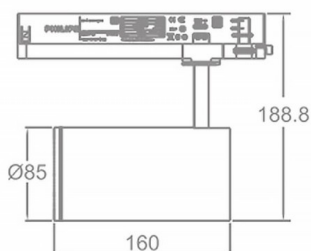

### Zoom Tube

Lavov Tracklight from the family Zoom Tube with a power of 30W and an optic of 20-50degrees with a total lumen output of 2250 lm and an efficiency of 75 lm/W. CCT 4000 Kelvin. Made in Die cast aluminium and finished in Black colour.ON-OFF driver.

### Scheme

Item code	86.T005.34Z1.02
Product type	Indoor
Category	Tracklights
Family	Tube & Zoom Tube
Subfamily	Zoom Tube
Pictograms	

Product	
Real power (W)	30
Real luminous flux (Lm)	2250
Luminous efficiency (Lm/W)	75
Beam angle (°)	20-50
Life time (h)	50000h L80B10
IP	20
Electrical class insulation	Class I
Operating temperature	15
Colour	Black
Chip Brand	Philip
Control gear included	yes
Control gear	ON-OFF
Colour temperature (K)	4000
Colour consistency (SDCM)	SDCM<3
CRI	80