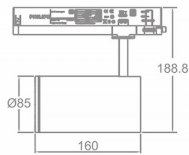

Zoom Tube

Lavov Tracklight from the family Zoom Tube with a power of 30W and an optic of 20-50degrees with a total lumen output of 2250 lm and an efficiency of 75 lm/W. CCT 4000 Kelvin. Made in Die cast aluminium and finished in Black colour.ON-OFF driver.

Item code	86.T005.34Z1.02
Product type	Indoor
Category	Tracklights
Family	Tube & Zoom Tube
Subfamily	Zoom Tube
Pictograms	

Scheme

Product

Real power (W)	30
Real luminous flux (Lm)	2250
Luminous efficiency (Lm/W)	75
Beam angle (°)	20-50
Life time (h)	50000h L80B10
IP	20
Electrical class insulation	Class I
Operating temperature	15
Colour	Black
Chip Brand	Philip
Control gear included	yes
Control gear	ON-OFF
Colour temperature (K)	4000
Colour consistency (SDCM)	SDCM<3
CRI	80