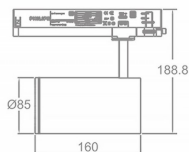

### Zoom Tube

Lavov Tracklight from the family Zoom Tube with a power of 30W and an optic of 20-50degrees with a total lumen output of 2250 lm and an efficiency of 75 lm/W. CCT 4000 Kelvin. Made in Die cast aluminium and finished in Black colour.ON-OFF driver.

<b>Item code</b>	<b>86.T005.34Z1.02</b>
<b>Product type</b>	<b>Indoor</b>
<b>Category</b>	<b>Tracklights</b>
<b>Family</b>	<b>Tube &amp; Zoom Tube</b>
<b>Subfamily</b>	<b>Zoom Tube</b>
<b>Pictograms</b>	

### Scheme

<b>Product</b>	
<b>Real power (W)</b>	<b>30</b>
<b>Real luminous flux (Lm)</b>	<b>2250</b>
<b>Luminous efficiency (Lm/W)</b>	<b>75</b>
<b>Beam angle (°)</b>	<b>20-50</b>
<b>Life time (h)</b>	<b>50000h L80B10</b>
<b>IP</b>	<b>20</b>
<b>Electrical class insulation</b>	<b>Class I</b>
<b>Operating temperature</b>	<b>15</b>
<b>Colour</b>	<b>Black</b>
<b>Chip Brand</b>	<b>Philip</b>
<b>Control gear included</b>	<b>yes</b>
<b>Control gear</b>	<b>ON-OFF</b>
<b>Colour temperature (K)</b>	<b>4000</b>
<b>Colour consistency (SDCM)</b>	<b>SDCM&lt;3</b>
<b>CRI</b>	<b>80</b>