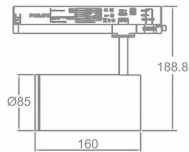

Zoom Tube

Lavov Tracklight from the family Zoom Tube with a power of 30W and an optic of 20-50degrees with a total lumen output of 2250 lm and an efficiency of 75 lm/W. CCT 4000 Kelvin. Made in Die cast aluminium and finished in Black colour.ON-OFF driver.

Item code	86.T005.34Z1.02
Product type	Indoor
Category	Tracklights
Family	Tube & Zoom Tube
Subfamily	Zoom Tube
Pictograms	

Scheme

Product	
Real power (W)	30
Real luminous flux (Lm)	2250
Luminous efficiency (Lm/W)	75
Beam angle (°)	20-50
Life time (h)	50000h L80B10
IP	20
Electrical class insulation	Class I
Operating temperature	15
Colour	Black
Chip Brand	Philip
Control gear included	yes
Control gear	ON-OFF
Colour temperature (K)	4000
Colour consistency (SDCM)	SDCM<3
CRI	80