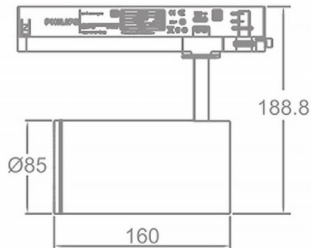

### Zoom Tube

Lavov Tracklight from the family Zoom Tube with a power of 30W and an optic of 20-50degrees with a total lumen output of 2250 lm and an efficiency of 75 lm/W. CCT 4000 Kelvin. Made in Die cast aluminium and finished in Black colour.ON-OFF driver.

### Scheme

Item code	86.T005.34Z1.02
Product type	Indoor
Category	Tracklights
Family	Tube & Zoom Tube
Subfamily	Zoom Tube
Pictograms	

<b>Product</b>	
Real power (W)	30
Real luminous flux (Lm)	2250
Luminous efficiency (Lm/W)	75
Beam angle (&ordm;)	20-50
Life time (h)	50000h L80B10
IP	20
Electrical class insulation	Class I
Operating temperature	15
Colour	Black
Chip Brand	Philip
Control gear included	yes
Control gear	ON-OFF
Colour temperature (K)	4000
Colour consistency (SDCM)	SDCM<3
CRI	80