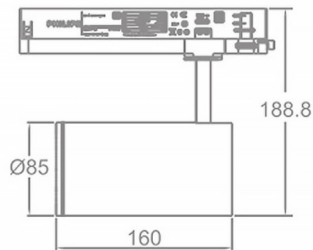

Zoom Tube

Lavov Tracklight from the family Zoom Tube with a power of 30W and an optic of 20-50degrees with a total lumen output of 2250 lm and an efficiency of 75 lm/W. CCT 4000 Kelvin. Made in Die cast aluminium and finished in Black colour.ON-OFF driver.

Scheme

| | |
|--------------|---|
| Item code | 86.T005.34Z1.02 |
| Product type | Indoor |
| Category | Tracklights |
| Family | Tube & Zoom Tube |
| Subfamily | Zoom Tube |
| Pictograms |  |

| | |
|-----------------------------|---------------|
| Product | |
| Real power (W) | 30 |
| Real luminous flux (Lm) | 2250 |
| Luminous efficiency (Lm/W) | 75 |
| Beam angle (°) | 20-50 |
| Life time (h) | 50000h L80B10 |
| IP | 20 |
| Electrical class insulation | Class I |
| Operating temperature | 15 |
| Colour | Black |
| Chip Brand | Philip |
| Control gear included | yes |
| Control gear | ON-OFF |
| Light source | LED |
| Type of LED | COB |
| Colour temperature (K) | 4000 |
| Colour consistency (SDCM) | SDCM3 |
| CRI | 80 |