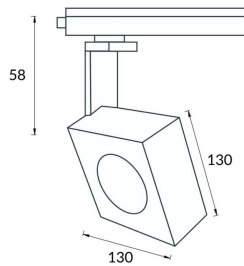

### Square

Lavov Tracklight from the family Square with a power of 30W and an optic of 12degrees with a total lumen output of 1944 lm and an efficiency of 64,8 lm/W. CCT 3000 Kelvin. Made in Die cast aluminium and finished in White colour.ON-OFF driver.

<b>Item code</b>	<b>86.T007.1311.01</b>
<b>Product type</b>	<b>Indoor</b>
<b>Category</b>	<b>Tracklights</b>
<b>Family</b>	<b>Disc &amp; Square</b>
<b>Subfamily</b>	<b>Square</b>
<b>Pictograms</b>	

### Scheme

<b>Product</b>	
<b>Real power (W)</b>	<b>30</b>
<b>Real luminous flux (Lm)</b>	<b>1944</b>
<b>Luminous efficiency (Lm/W)</b>	<b>64.8</b>
<b>Beam angle (°)</b>	<b>12</b>
<b>Life time (h)</b>	<b>50000h L80B10</b>
<b>IP</b>	<b>20</b>
<b>Electrical class insulation</b>	<b>Class I</b>
<b>Operating temperature</b>	<b>-20 +35</b>
<b>Colour</b>	<b>White</b>
<b>Chip Brand</b>	<b>Philip</b>
<b>Control gear included</b>	<b>yes</b>
<b>Control gear</b>	<b>ON-OFF</b>
<b>Colour temperature (K)</b>	<b>3000</b>
<b>Colour consistency (SDCM)</b>	<b>SDCM&lt;3</b>
<b>CRI</b>	<b>80</b>