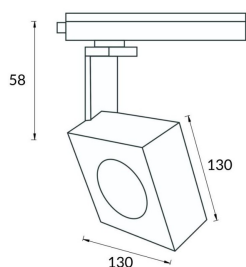

### Square

Lavov Tracklight from the family Square with a power of 30W and an optic of 12degrees with a total lumen output of 1944 lm and an efficiency of 64,8 lm/W. CCT 3000 Kelvin. Made in Die cast aluminium and finished in White colour.ON-OFF driver.

<b>Item code</b>	<b>86.T007.1311.01</b>
<b>Product type</b>	<b>Indoor</b>
<b>Category</b>	<b>Tracklights</b>
<b>Family</b>	<b>Disc &amp; Square</b>
<b>Subfamily</b>	<b>Square</b>
<b>Pictograms</b>	

### Scheme

<b>Product</b>	
<b>Real power (W)</b>	<b>30</b>
<b>Real luminous flux (Lm)</b>	<b>1944</b>
<b>Luminous efficiency (Lm/W)</b>	<b>64.8</b>
<b>Beam angle (°)</b>	<b>12</b>
<b>Life time (h)</b>	<b>50000h L80B10</b>
<b>IP</b>	<b>20</b>
<b>Electrical class insulation</b>	<b>Class I</b>
<b>Operating temperature</b>	<b>-20 +35</b>
<b>Colour</b>	<b>White</b>
<b>Chip Brand</b>	<b>Philip</b>
<b>Control gear included</b>	<b>yes</b>
<b>Control gear</b>	<b>ON-OFF</b>
<b>Colour temperature (K)</b>	<b>3000</b>
<b>Colour consistency (SDCM)</b>	<b>SDCM&lt;3</b>
<b>CRI</b>	<b>80</b>