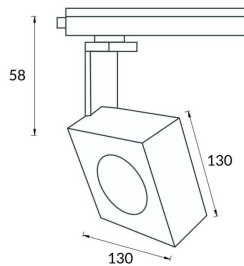

Square

Lavov Tracklight from the family Square with a power of 30W and an optic of 12degrees with a total lumen output of 1944 lm and an efficiency of 64,8 lm/W. CCT 3000 Kelvin. Made in Die cast aluminium and finished in White colour.ON-OFF driver.

Item code	86.T007.1311.01
Product type	Indoor
Category	Tracklights
Family	Disc & Square
Subfamily	Square
Pictograms	

Scheme

Product	
Real power (W)	30
Real luminous flux (Lm)	1944
Luminous efficiency (Lm/W)	64.8
Beam angle (°)	12
Life time (h)	50000h L80B10
IP	20
Electrical class insulation	Class I
Operating temperature	-20 +35
Colour	White
Chip Brand	Philip
Control gear included	yes
Control gear	ON-OFF
Colour temperature (K)	3000
Colour consistency (SDCM)	SDCM<3
CRI	80