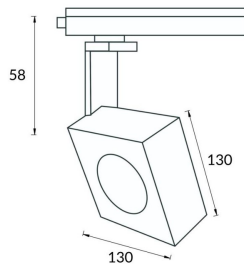

Square

Lavov Tracklight from the family Square with a power of 30W and an optic of 12degrees with a total lumen output of 1944 lm and an efficiency of 64,8 lm/W. CCT 3000 Kelvin. Made in Die cast aluminium and finished in White colour.ON-OFF driver.

Item code	86.T007.1311.01
Product type	Indoor
Category	Tracklights
Family	Disc & Square
Subfamily	Square
Pictograms	

Scheme

Product	
Real power (W)	30
Real luminous flux (Lm)	1944
Luminous efficiency (Lm/W)	64.8
Beam angle (°)	12
Life time (h)	50000h L80B10
IP	20
Electrical class insulation	Class I
Operating temperature	-20 +35
Colour	White
Chip Brand	Philip
Control gear included	yes
Control gear	ON-OFF
Colour temperature (K)	3000
Colour consistency (SDCM)	SDCM<3
CRI	80