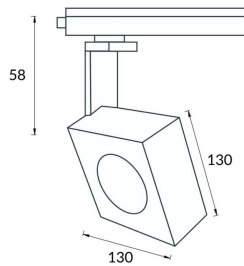

Square

Lavov Tracklight from the family Square with a power of 30W and an optic of 12degrees with a total lumen output of 1944 lm and an efficiency of 64,8 lm/W. CCT 3000 Kelvin. Made in Die cast aluminium and finished in Black colour.ON-OFF driver.

Item code	86.T007.1311.02
Product type	Indoor
Category	Tracklights
Family	Disc & Square
Subfamily	Square
Pictograms	

Scheme

Product	
Real power (W)	30
Real luminous flux (Lm)	1944
Luminous efficiency (Lm/W)	64.8
Beam angle (°)	12
Life time (h)	50000h L80B10
IP	20
Electrical class insulation	Class I
Operating temperature	-20 +35
Colour	Black
Chip Brand	Philip
Control gear included	yes
Control gear	ON-OFF
Colour temperature (K)	3000
Colour consistency (SDCM)	SDCM<3
CRI	80