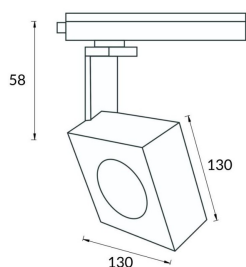

Square

Lavov Tracklight from the family Square with a power of 30W and an optic of 12degrees with a total lumen output of 1944 lm and an efficiency of 64,8 lm/W. CCT 3000 Kelvin. Made in Die cast aluminium and finished in Black colour.ON-OFF driver.

Item code	86.T007.1311.02
Product type	Indoor
Category	Tracklights
Family	Disc & Square
Subfamily	Square
Pictograms	

Scheme

Product

Real power (W)	30
Real luminous flux (Lm)	1944
Luminous efficiency (Lm/W)	64.8
Beam angle (°)	12
Life time (h)	50000h L80B10
IP	20
Electrical class insulation	Class I
Operating temperature	-20 +35
Colour	Black
Chip Brand	Philip
Control gear included	yes
Control gear	ON-OFF
Colour temperature (K)	3000
Colour consistency (SDCM)	SDCM<3
CRI	80