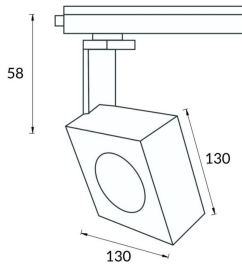

Square

Lavov Tracklight from the family Square with a power of 30W and an optic of 12degrees with a total lumen output of 1944 lm and an efficiency of 64,8 lm/W. CCT 3000 Kelvin. Made in Die cast aluminium and finished in Black colour.ON-OFF driver.

Item code	86.T007.1311.02
Product type	Indoor
Category	Tracklights
Family	Disc & Square
Subfamily	Square
Pictograms	

Scheme

Product

Real power (W)	30
Real luminous flux (Lm)	1944
Luminous efficiency (Lm/W)	64.8
Beam angle (°)	12
Life time (h)	50000h L80B10
IP	20
Electrical class insulation	Class I
Operating temperature	-20 +35
Colour	Black
Chip Brand	Philip
Control gear included	yes
Control gear	ON-OFF
Colour temperature (K)	3000
Colour consistency (SDCM)	SDCM<3
CRI	80