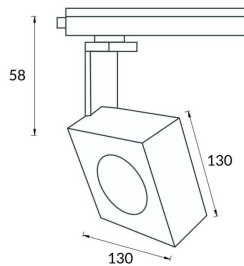

Square

Lavov Tracklight from the family Square with a power of 30W and an optic of 12degrees with a total lumen output of 1944 lm and an efficiency of 64,8 lm/W. CCT 3000 Kelvin. Made in Die cast aluminium and finished in White colour. DALI driver.

Item code	86.T007.1313.01
Product type	Indoor
Category	Tracklights
Family	Disc & Square
Subfamily	Square
Pictograms	

Scheme

Product	
Real power (W)	30
Real luminous flux (Lm)	1944
Luminous efficiency (Lm/W)	64.8
Beam angle (°)	12
Life time (h)	50000h L80B10
IP	20
Electrical class insulation	Class I
Operating temperature	-20 +35
Colour	White
Chip Brand	Philip
Control gear included	yes
Control gear	DALI
Colour temperature (K)	3000
Colour consistency (SDCM)	SDCM<3
CRI	80