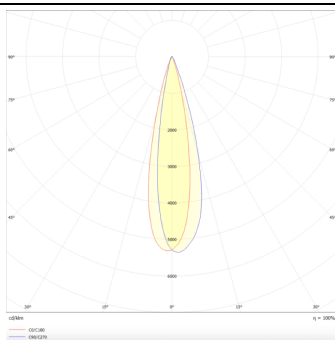

Square

Lavov Tracklight from the family Square with a power of 30W and an optic of 24degrees with a total lumen output of 1709 lm and an efficiency of 56,97 lm/W. CCT 3000 Kelvin. Made in Die cast aluminium and finished in White colour.ON-OFF driver.

Item code	86.T007.1321.01
Product type	Indoor
Category	Tracklights
Family	Disc & Square
Subfamily	Square
Pictograms	

Scheme

Photometry

Product

Real power (W)	30
Real luminous flux (Lm)	1709
Luminous efficiency (Lm/W)	56.96
Beam angle (°)	24
Life time (h)	50000h L80B10
IP	20
Electrical class insulation	Class I
Operating temperature	-20 +35
Colour	White
Chip Brand	Philip
Control gear included	yes
Control gear	ON-OFF
Colour temperature (K)	3000
Colour consistency (SDCM)	SDCM<3
CRI	80