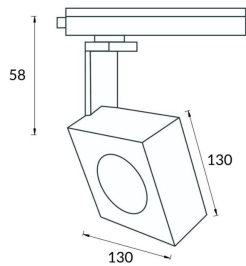

Square

Lavov Tracklight from the family Square with a power of 30W and an optic of 24degrees with a total lumen output of 1709 lm and an efficiency of 56,97 lm/W. CCT 3000 Kelvin. Made in Die cast aluminium and finished in White colour.ON-OFF driver.

Item code	86.T007.1321.01
Product type	Indoor
Category	Tracklights
Family	Disc & Square
Subfamily	Square
Pictograms	

Scheme

Product

Real power (W)	30
Real luminous flux (Lm)	1709
Luminous efficiency (Lm/W)	56.96
Beam angle (°)	24
Life time (h)	50000h L80B10
IP	20
Electrical class insulation	Class I
Operating temperature	-20 +35
Colour	White
Chip Brand	Philip
Control gear included	yes
Control gear	ON-OFF
Colour temperature (K)	3000
Colour consistency (SDCM)	SDCM<3
CRI	80