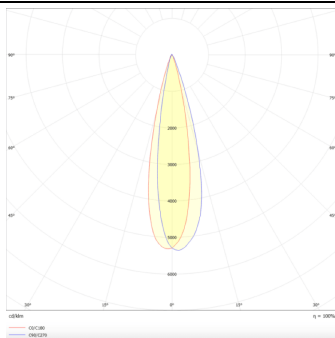

Square

Lavov Tracklight from the family Square with a power of 30W and an optic of 24degrees with a total lumen output of 1709 lm and an efficiency of 56,97 lm/W. CCT 3000 Kelvin. Made in Die cast aluminium and finished in White colour.ON-OFF driver.

Item code	86.T007.1321.01
Product type	Indoor
Category	Tracklights
Family	Disc & Square
Subfamily	Square
Pictograms	

Scheme

Photometry

Product

Real power (W)	30
Real luminous flux (Lm)	1709
Luminous efficiency (Lm/W)	56.96
Beam angle (°)	24
Life time (h)	50000h L80B10
IP	20
Electrical class insulation	Class I
Operating temperature	-20 +35
Colour	White
Chip Brand	Philip
Control gear included	yes
Control gear	ON-OFF
Colour temperature (K)	3000
Colour consistency (SDCM)	SDCM<3
CRI	80