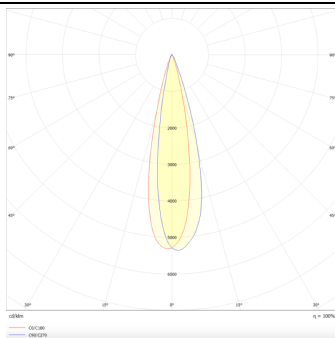

**Square**

Lavov Tracklight from the family Square with a power of 30W and an optic of 24degrees with a total lumen output of 1709 lm and an efficiency of 56,97 lm/W. CCT 3000 Kelvin. Made in Die cast aluminium and finished in White colour.ON-OFF driver.

**Photometry**

<b>Product</b>	
<b>Real power (W)</b>	<b>30</b>
<b>Real luminous flux (Lm)</b>	<b>1709</b>
<b>Luminous efficiency (Lm/W)</b>	<b>56.96</b>
<b>Beam angle (°)</b>	<b>24</b>
<b>Life time (h)</b>	<b>50000h L80B10</b>
<b>IP</b>	<b>20</b>
<b>Electrical class insulation</b>	<b>Class I</b>
<b>Operating temperature</b>	<b>-20 +35</b>
<b>Colour</b>	<b>White</b>
<b>Chip Brand</b>	<b>Philip</b>
<b>Control gear included</b>	<b>yes</b>
<b>Control gear</b>	<b>ON-OFF</b>
<b>Colour temperature (K)</b>	<b>3000</b>
<b>Colour consistency (SDCM)</b>	<b>SDCM&lt;3</b>
<b>CRI</b>	<b>80</b>