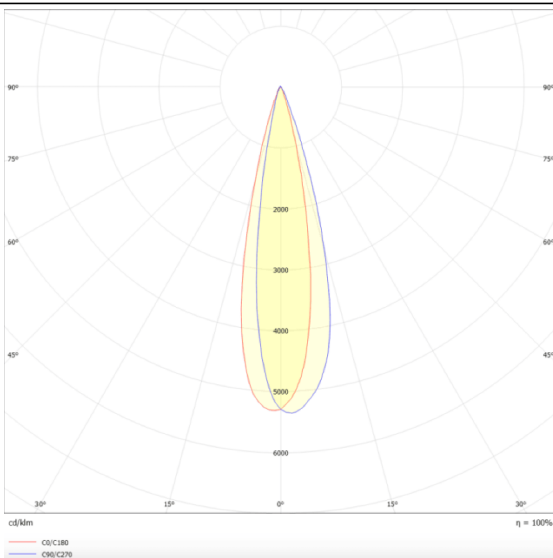

Square

Lavov Tracklight from the family Square with a power of 30W and an optic of 24degrees with a total lumen output of 1709 lm and an efficiency of 56,97 lm/W. CCT 3000 Kelvin. Made in Die cast aluminium and finished in White colour.ON-OFF driver.

Item code	86.T007.1321.01
Product type	Indoor
Category	Tracklights
Family	Disc & Square
Subfamily	Square
Pictograms	

Scheme

Photometry

Product

Real power (W)	30
Real luminous flux (Lm)	1709
Luminous efficiency (Lm/W)	56.96
Beam angle (°)	24
Life time (h)	50000h L80B10
IP	20
Electrical class insulation	Class I
Operating temperature	-20 +35
Colour	White
Chip Brand	Philip
Control gear included	yes
Control gear	ON-OFF
Light source	LED
Type of LED	COB
Colour temperature (K)	3000
Colour consistency (SDCM)	SDCM3
CRI	80