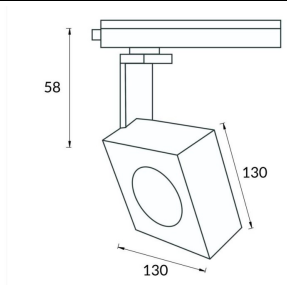

**Square**

Lavov Tracklight from the family Square with a power of 30W and an optic of 24degrees with a total lumen output of 1709 lm and an efficiency of 56,97 lm/W. CCT 3000 Kelvin. Made in Die cast aluminium and finished in White colour.ON-OFF driver.

<b>Item code</b>	<b>86.T007.1321.01</b>
<b>Product type</b>	<b>Indoor</b>
<b>Category</b>	<b>Tracklights</b>
<b>Family</b>	<b>Disc &amp; Square</b>
<b>Subfamily</b>	<b>Square</b>
<b>Pictograms</b>	

**Scheme**

**Photometry**

<b>Product</b>	
<b>Real power (W)</b>	<b>30</b>
<b>Real luminous flux (Lm)</b>	<b>1709</b>
<b>Luminous efficiency (Lm/W)</b>	<b>56.96</b>
<b>Beam angle (°)</b>	<b>24</b>
<b>Life time (h)</b>	<b>50000h L80B10</b>
<b>IP</b>	<b>20</b>
<b>Electrical class insulation</b>	<b>Class I</b>
<b>Operating temperature</b>	<b>-20 +35</b>
<b>Colour</b>	<b>White</b>
<b>Chip Brand</b>	<b>Philip</b>
<b>Control gear included</b>	<b>yes</b>
<b>Control gear</b>	<b>ON-OFF</b>
<b>Colour temperature (K)</b>	<b>3000</b>
<b>Colour consistency (SDCM)</b>	<b>SDCM&lt;3</b>
<b>CRI</b>	<b>80</b>