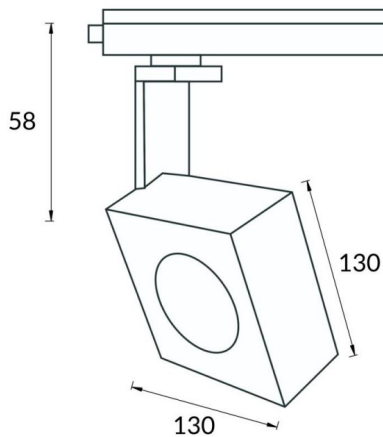

Square

Lavov Tracklight from the family Square with a power of 30W and an optic of 24degrees with a total lumen output of 1709 lm and an efficiency of 56,97 lm/W. CCT 3000 Kelvin. Made in Die cast aluminium and finished in White colour.ON-OFF driver.

Item code	86.T007.1321.01
Product type	Indoor
Category	Tracklights
Family	Disc & Square
Subfamily	Square
Pictograms	

Scheme

Photometry

Product

Real power (W)	30
Real luminous flux (Lm)	1709
Luminous efficiency (Lm/W)	56.96
Beam angle (°)	24
Life time (h)	50000h L80B10
IP	20
Electrical class insulation	Class I
Operating temperature	-20 +35
Colour	White
Chip Brand	Philip
Control gear included	yes
Control gear	ON-OFF
Light source	LED
Type of LED	COB
Colour temperature (K)	3000
Colour consistency (SDCM)	SDCM3
CRI	80