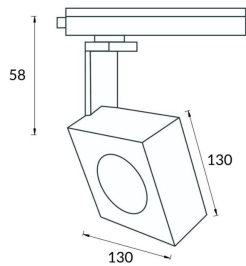

Square

Lavov Tracklight from the family Square with a power of 30W and an optic of 24degrees with a total lumen output of 1709 lm and an efficiency of 56,97 lm/W. CCT 3000 Kelvin. Made in Die cast aluminium and finished in White colour.ON-OFF driver.

Item code	86.T007.1321.01
Product type	Indoor
Category	Tracklights
Family	Disc & Square
Subfamily	Square
Pictograms	

Scheme

Photometry

Product

Real power (W)	30
Real luminous flux (Lm)	1709
Luminous efficiency (Lm/W)	56.96
Beam angle (°)	24
Life time (h)	50000h L80B10
IP	20
Electrical class insulation	Class I
Operating temperature	-20 +35
Colour	White
Chip Brand	Philip
Control gear included	yes
Control gear	ON-OFF
Colour temperature (K)	3000
Colour consistency (SDCM)	SDCM<3
CRI	80