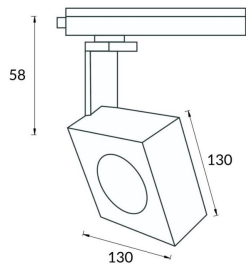

Square

Lavov Tracklight from the family Square with a power of 30W and an optic of 24degrees with a total lumen output of 1709 lm and an efficiency of 56,97 lm/W. CCT 3000 Kelvin. Made in Die cast aluminium and finished in Black colour.ON-OFF driver.

Item code	86.T007.1321.02
Product type	Indoor
Category	Tracklights
Family	Disc & Square
Subfamily	Square
Pictograms	

Scheme

Photometry

Product	
Real power (W)	30
Real luminous flux (Lm)	1709
Luminous efficiency (Lm/W)	56.96
Beam angle (°)	24
Life time (h)	50000h L80B10
IP	20
Electrical class insulation	Class I
Operating temperature	-20 +35
Colour	Black
Chip Brand	Philip
Control gear included	yes
Control gear	ON-OFF
Colour temperature (K)	3000
Colour consistency (SDCM)	SDCM<3
CRI	80