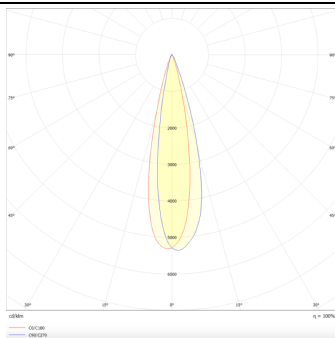

Square

Lavov Tracklight from the family Square with a power of 30W and an optic of 24degrees with a total lumen output of 1709 lm and an efficiency of 56,97 lm/W. CCT 3000 Kelvin. Made in Die cast aluminium and finished in Black colour.ON-OFF driver.

Item code	86.T007.1321.02
Product type	Indoor
Category	Tracklights
Family	Disc & Square
Subfamily	Square
Pictograms	

Scheme

Photometry

Product

Real power (W)	30
Real luminous flux (Lm)	1709
Luminous efficiency (Lm/W)	56.96
Beam angle (°)	24
Life time (h)	50000h L80B10
IP	20
Electrical class insulation	Class I
Operating temperature	-20 +35
Colour	Black
Chip Brand	Philip
Control gear included	yes
Control gear	ON-OFF
Colour temperature (K)	3000
Colour consistency (SDCM)	SDCM<3
CRI	80