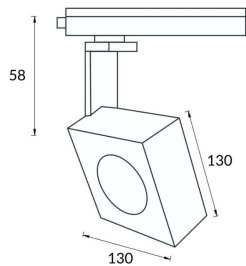

Square

Lavov Tracklight from the family Square with a power of 30W and an optic of 24degrees with a total lumen output of 1709 lm and an efficiency of 56,97 lm/W. CCT 3000 Kelvin. Made in Die cast aluminium and finished in Black colour.ON-OFF driver.

Item code	86.T007.1321.02
Product type	Indoor
Category	Tracklights
Family	Disc & Square
Subfamily	Square
Pictograms	

Scheme

Photometry

Product

Real power (W)	30
Real luminous flux (Lm)	1709
Luminous efficiency (Lm/W)	56.96
Beam angle (°)	24
Life time (h)	50000h L80B10
IP	20
Electrical class insulation	Class I
Operating temperature	-20 +35
Colour	Black
Chip Brand	Philip
Control gear included	yes
Control gear	ON-OFF
Colour temperature (K)	3000
Colour consistency (SDCM)	SDCM<3
CRI	80