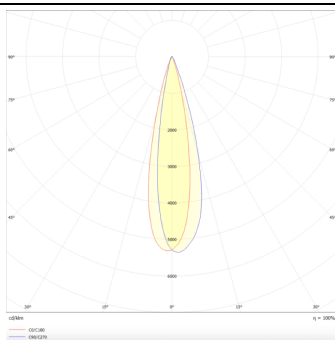

### Square

Lavov Tracklight from the family Square with a power of 30W and an optic of 24degrees with a total lumen output of 1709 lm and an efficiency of 56,97 lm/W. CCT 3000 Kelvin. Made in Die cast aluminium and finished in Black colour.ON-OFF driver.

### Photometry

### Product

<b>Real power (W)</b>	<b>30</b>
<b>Real luminous flux (Lm)</b>	<b>1709</b>
<b>Luminous efficiency (Lm/W)</b>	<b>56.96</b>
<b>Beam angle (°)</b>	<b>24</b>
<b>Life time (h)</b>	<b>50000h L80B10</b>
<b>IP</b>	<b>20</b>
<b>Electrical class insulation</b>	<b>Class I</b>
<b>Operating temperature</b>	<b>-20 +35</b>
<b>Colour</b>	<b>Black</b>
<b>Chip Brand</b>	<b>Philip</b>
<b>Control gear included</b>	<b>yes</b>
<b>Control gear</b>	<b>ON-OFF</b>
<b>Colour temperature (K)</b>	<b>3000</b>
<b>Colour consistency (SDCM)</b>	<b>SDCM&lt;3</b>
<b>CRI</b>	<b>80</b>