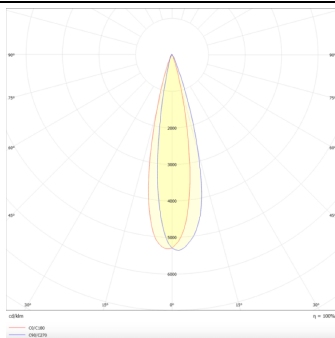

Square

Lavov Tracklight from the family Square with a power of 30W and an optic of 24degrees with a total lumen output of 1709 lm and an efficiency of 56,97 lm/W. CCT 3000 Kelvin. Made in Die cast aluminium and finished in Black colour.ON-OFF driver.

Item code	86.T007.1321.02
Product type	Indoor
Category	Tracklights
Family	Disc & Square
Subfamily	Square
Pictograms	

Scheme

Photometry

Product	
Real power (W)	30
Real luminous flux (Lm)	1709
Luminous efficiency (Lm/W)	56.96
Beam angle (°)	24
Life time (h)	50000h L80B10
IP	20
Electrical class insulation	Class I
Operating temperature	-20 +35
Colour	Black
Chip Brand	Philip
Control gear included	yes
Control gear	ON-OFF
Colour temperature (K)	3000
Colour consistency (SDCM)	SDCM<3
CRI	80