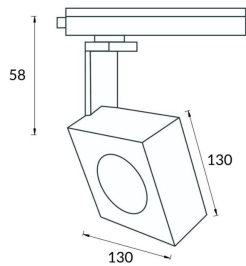

Square

Lavov Tracklight from the family Square with a power of 30W and an optic of 24degrees with a total lumen output of 1709 lm and an efficiency of 56,97 lm/W. CCT 3000 Kelvin. Made in Die cast aluminium and finished in Black colour.ON-OFF driver.

Item code	86.T007.1321.02
Product type	Indoor
Category	Tracklights
Family	Disc & Square
Subfamily	Square
Pictograms	

Scheme

Product

Real power (W)	30
Real luminous flux (Lm)	1709
Luminous efficiency (Lm/W)	56.96
Beam angle (°)	24
Life time (h)	50000h L80B10
IP	20
Electrical class insulation	Class I
Operating temperature	-20 +35
Colour	Black
Chip Brand	Philip
Control gear included	yes
Control gear	ON-OFF
Colour temperature (K)	3000
Colour consistency (SDCM)	SDCM<3
CRI	80

Photometry