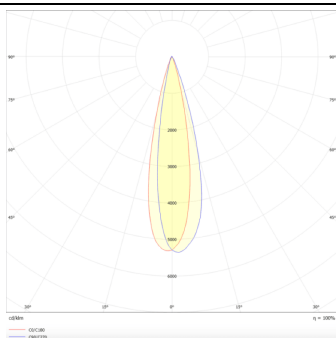

Square

Lavov Tracklight from the family Square with a power of 30W and an optic of 24degrees with a total lumen output of 1709 lm and an efficiency of 56,97 lm/W. CCT 3000 Kelvin. Made in Die cast aluminium and finished in White colour. DALI driver.

Item code	86.T007.1323.01
Product type	Indoor
Category	Tracklights
Family	Disc & Square
Subfamily	Square
Pictograms	

Scheme

Photometry

Product

Real power (W)	30
Real luminous flux (Lm)	1709
Luminous efficiency (Lm/W)	56.96
Beam angle (°)	24
Life time (h)	50000h L80B10
IP	20
Electrical class insulation	Class I
Operating temperature	-20 +35
Colour	White
Chip Brand	Philip
Control gear included	yes
Control gear	DALI
Colour temperature (K)	3000
Colour consistency (SDCM)	SDCM<3
CRI	80