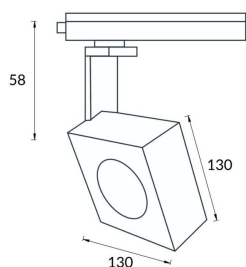

Square

Lavov Tracklight from the family Square with a power of 30W and an optic of 24degrees with a total lumen output of 1709 lm and an efficiency of 56,97 lm/W. CCT 3000 Kelvin. Made in Die cast aluminium and finished in White colour. DALI driver.

Item code	86.T007.1323.01
Product type	Indoor
Category	Tracklights
Family	Disc & Square
Subfamily	Square
Pictograms	

Scheme

Photometry

Product

Real power (W)	30
Real luminous flux (Lm)	1709
Luminous efficiency (Lm/W)	56.96
Beam angle (°)	24
Life time (h)	50000h L80B10
IP	20
Electrical class insulation	Class I
Operating temperature	-20 +35
Colour	White
Chip Brand	Philip
Control gear included	yes
Control gear	DALI
Colour temperature (K)	3000
Colour consistency (SDCM)	SDCM<3
CRI	80