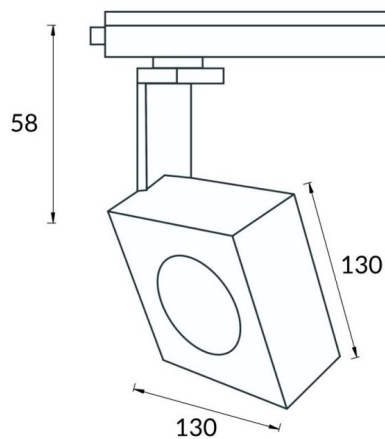

### Square

Lavov Tracklight from the family Square with a power of 30W and an optic of 40degrees with a total lumen output of 2996 lm and an efficiency of 99,87 lm/W. CCT 3000 Kelvin. Made in Die cast aluminium and finished in White colour.ON-OFF driver.

### Photometry

Item code	86.T007.1331.01
Product type	Indoor
Category	Tracklights
Family	Disc & Square
Subfamily	Square
Pictograms	

Product	
Real power (W)	30
Real luminous flux (Lm)	2996
Luminous efficiency (Lm/W)	99.86
Beam angle (&ordm;)	40
Life time (h)	50000h L80B10
IP	20
Electrical class insulation	Class I
Operating temperature	-20 +35
Colour	White
Chip Brand	Philip
Control gear included	yes
Control gear	ON-OFF
Light source	LED
Type of LED	COB
Colour temperature (K)	3000
Colour consistency (SDCM)	SDCM<3
CRI	80