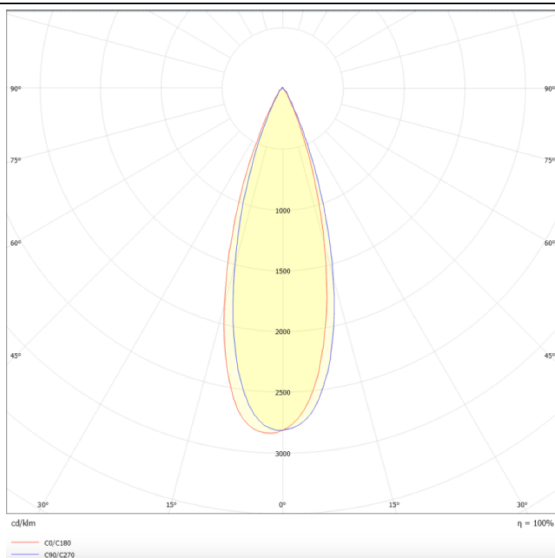

### Square

Lavov Tracklight from the family Square with a power of 30W and an optic of 40degrees with a total lumen output of 2996 lm and an efficiency of 99,87 lm/W. CCT 3000 Kelvin. Made in Die cast aluminium and finished in White colour.ON-OFF driver.

### Scheme

### Photometry

Item code	86.T007.1331.01
Product type	Indoor
Category	Tracklights
Family	Disc & Square
Subfamily	Square
Pictograms	

Product	
Real power (W)	30
Real luminous flux (Lm)	2996
Luminous efficiency (Lm/W)	99.86
Beam angle (&ordm;)	40
Life time (h)	50000h L80B10
IP	20
Electrical class insulation	Class I
Operating temperature	-20 +35
Colour	White
Chip Brand	Philip
Control gear included	yes
Control gear	ON-OFF
Light source	LED
Type of LED	COB
Colour temperature (K)	3000
Colour consistency (SDCM)	SDCM<3
CRI	80