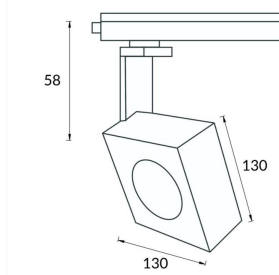

Square

Lavov Tracklight from the family Square with a power of 30W and an optic of 40degrees with a total lumen output of 2996 lm and an efficiency of 99,87 lm/W. CCT 3000 Kelvin. Made in Die cast aluminium and finished in White colour.ON-OFF driver.

Item code	86.T007.1331.01
Product type	Indoor
Category	Tracklights
Family	Disc & Square
Subfamily	Square
Pictograms	

Scheme

Product	
Real power (W)	30
Real luminous flux (Lm)	2996
Luminous efficiency (Lm/W)	99.86
Beam angle (°)	40
Life time (h)	50000h L80B10
IP	20
Electrical class insulation	Class I
Operating temperature	-20 +35
Colour	White
Chip Brand	Philip
Control gear included	yes
Control gear	ON-OFF
Colour temperature (K)	3000
Colour consistency (SDCM)	SDCM<3
CRI	80