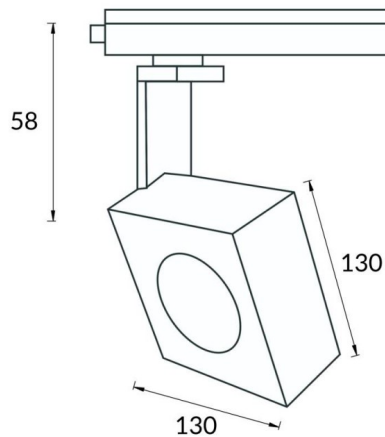

### Square

Lavov Tracklight from the family Square with a power of 30W and an optic of 40degrees with a total lumen output of 2996 lm and an efficiency of 99,87 lm/W. CCT 3000 Kelvin. Made in Die cast aluminium and finished in White colour.ON-OFF driver.

Item code	86.T007.1331.01
Product type	Indoor
Category	Tracklights
Family	Disc & Square
Subfamily	Square
Pictograms	

### Product

Real power (W)	30
Real luminous flux (Lm)	2996
Luminous efficiency (Lm/W)	99.86
Beam angle (°)	40
Life time (h)	50000h L80B10
IP	20
Electrical class insulation	Class I
Operating temperature	-20 +35
Colour	White
Chip Brand	Philip
Control gear included	yes
Control gear	ON-OFF
Light source	LED
Type of LED	COB
Colour temperature (K)	3000
Colour consistency (SDCM)	SDCM3
CRI	80