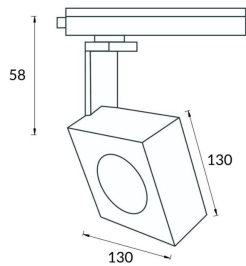

Square

Lavov Tracklight from the family Square with a power of 30W and an optic of 40degrees with a total lumen output of 2996 lm and an efficiency of 99,87 lm/W. CCT 3000 Kelvin. Made in Die cast aluminium and finished in White colour.ON-OFF driver.

Item code	86.T007.1331.01
Product type	Indoor
Category	Tracklights
Family	Disc & Square
Subfamily	Square
Pictograms	

Scheme

Product

Real power (W)	30
Real luminous flux (Lm)	2996
Luminous efficiency (Lm/W)	99.86
Beam angle (°)	40
Life time (h)	50000h L80B10
IP	20
Electrical class insulation	Class I
Operating temperature	-20 +35
Colour	White
Chip Brand	Philip
Control gear included	yes
Control gear	ON-OFF
Colour temperature (K)	3000
Colour consistency (SDCM)	SDCM<3
CRI	80