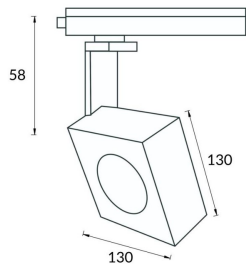

Square

Lavov Tracklight from the family Square with a power of 30W and an optic of 40degrees with a total lumen output of 2996 lm and an efficiency of 99,87 lm/W. CCT 3000 Kelvin. Made in Die cast aluminium and finished in Black colour.ON-OFF driver.

Item code	86.T007.1331.02
Product type	Indoor
Category	Tracklights
Family	Disc & Square
Subfamily	Square
Pictograms	

Scheme

Product

Real power (W)	30
Real luminous flux (Lm)	2996
Luminous efficiency (Lm/W)	99.86
Beam angle (°)	40
Life time (h)	50000h L80B10
IP	20
Electrical class insulation	Class I
Operating temperature	-20 +35
Colour	Black
Chip Brand	Philip
Control gear included	yes
Control gear	ON-OFF
Colour temperature (K)	3000
Colour consistency (SDCM)	SDCM<3
CRI	80

Photometry