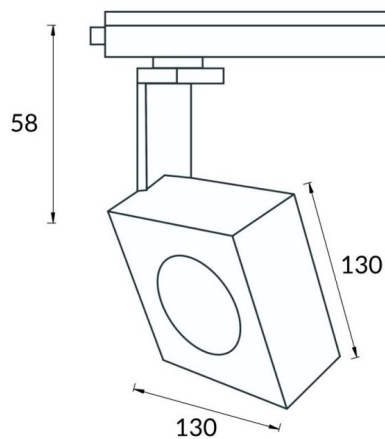

Square

Lavov Tracklight from the family Square with a power of 30W and an optic of 40degrees with a total lumen output of 2996 lm and an efficiency of 99,87 lm/W. CCT 3000 Kelvin. Made in Die cast aluminium and finished in Black colour.ON-OFF driver.

Scheme

Photometry

Item code	86.T007.1331.02
Product type	Indoor
Category	Tracklights
Family	Disc & Square
Subfamily	Square
Pictograms	

Product

Real power (W)	30
Real luminous flux (Lm)	2996
Luminous efficiency (Lm/W)	99.86
Beam angle (º)	40
Life time (h)	50000h L80B10
IP	20
Electrical class insulation	Class I
Operating temperature	-20 +35
Colour	Black
Chip Brand	Philip
Control gear included	yes
Control gear	ON-OFF
Light source	LED
Type of LED	COB
Colour temperature (K)	3000
Colour consistency (SDCM)	SDCM<3
CRI	80