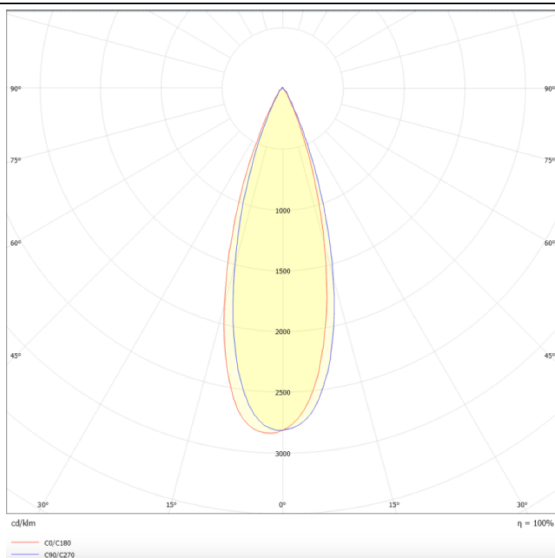

Square

Lavov Tracklight from the family Square with a power of 30W and an optic of 40degrees with a total lumen output of 2996 lm and an efficiency of 99,87 lm/W. CCT 3000 Kelvin. Made in Die cast aluminium and finished in Black colour.ON-OFF driver.

Scheme

Photometry

Item code	86.T007.1331.02
Product type	Indoor
Category	Tracklights
Family	Disc & Square
Subfamily	Square
Pictograms	

Product

Real power (W)	30
Real luminous flux (Lm)	2996
Luminous efficiency (Lm/W)	99.86
Beam angle (º)	40
Life time (h)	50000h L80B10
IP	20
Electrical class insulation	Class I
Operating temperature	-20 +35
Colour	Black
Chip Brand	Philip
Control gear included	yes
Control gear	ON-OFF
Light source	LED
Type of LED	COB
Colour temperature (K)	3000
Colour consistency (SDCM)	SDCM<3
CRI	80