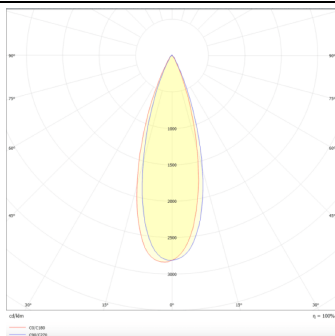

Square

Lavov Tracklight from the family Square with a power of 30W and an optic of 40degrees with a total lumen output of 2996 lm and an efficiency of 99,87 lm/W. CCT 3000 Kelvin. Made in Die cast aluminium and finished in Black colour.ON-OFF driver.

Item code	86.T007.1331.02
Product type	Indoor
Category	Tracklights
Family	Disc & Square
Subfamily	Square
Pictograms	

Scheme

Photometry

Product

Real power (W)	30
Real luminous flux (Lm)	2996
Luminous efficiency (Lm/W)	99.86
Beam angle (°)	40
Life time (h)	50000h L80B10
IP	20
Electrical class insulation	Class I
Operating temperature	-20 +35
Colour	Black
Chip Brand	Philip
Control gear included	yes
Control gear	ON-OFF
Colour temperature (K)	3000
Colour consistency (SDCM)	SDCM<3
CRI	80