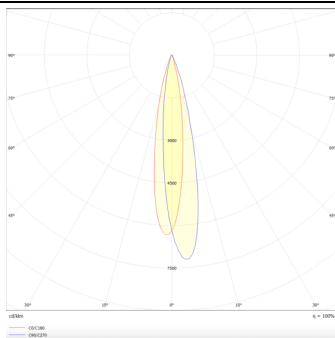

Square

Lavov Tracklight from the family Square with a power of 30W and an optic of 12degrees with a total lumen output of 1944 lm and an efficiency of 64,8 lm/W. CCT 4000 Kelvin. Made in Die cast aluminium and finished in White colour.ON-OFF driver.

Item code	86.T007.1411.01
Product type	Indoor
Category	Tracklights
Family	Disc & Square
Subfamily	Square
Pictograms	

Scheme

Photometry

Product	
Real power (W)	30
Real luminous flux (Lm)	1944
Luminous efficiency (Lm/W)	64.8
Beam angle (°)	12
Life time (h)	50000h L80B10
IP	20
Electrical class insulation	Class I
Operating temperature	-20 +35
Colour	White
Chip Brand	Philip
Control gear included	yes
Control gear	ON-OFF
Colour temperature (K)	4000
Colour consistency (SDCM)	SDCM<3
CRI	80