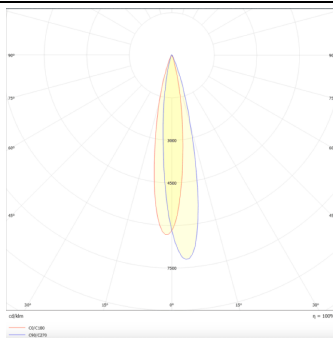

Square

Lavov Tracklight from the family Square with a power of 30W and an optic of 12degrees with a total lumen output of 1944 lm and an efficiency of 64,8 lm/W. CCT 4000 Kelvin. Made in Die cast aluminium and finished in White colour.ON-OFF driver.

Item code	86.T007.1411.01
Product type	Indoor
Category	Tracklights
Family	Disc & Square
Subfamily	Square
Pictograms	

Scheme

Photometry

Product	
Real power (W)	30
Real luminous flux (Lm)	1944
Luminous efficiency (Lm/W)	64.8
Beam angle (°)	12
Life time (h)	50000h L80B10
IP	20
Electrical class insulation	Class I
Operating temperature	-20 +35
Colour	White
Chip Brand	Philip
Control gear included	yes
Control gear	ON-OFF
Colour temperature (K)	4000
Colour consistency (SDCM)	SDCM<3
CRI	80