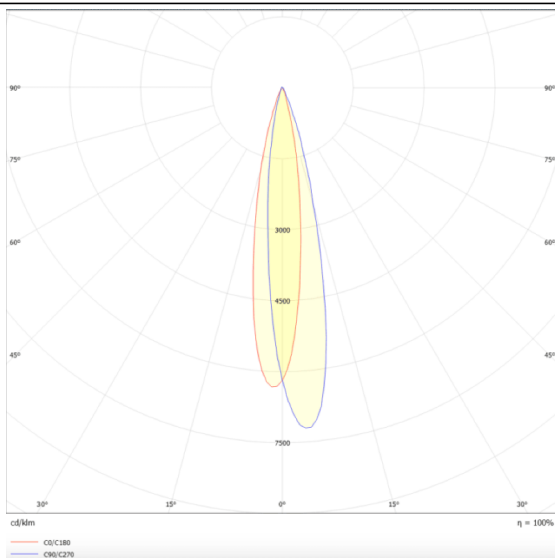

Square

Lavov Tracklight from the family Square with a power of 30W and an optic of 12degrees with a total lumen output of 1944 lm and an efficiency of 64,8 lm/W. CCT 4000 Kelvin. Made in Die cast aluminium and finished in White colour.ON-OFF driver.

Scheme

Photometry

Item code	86.T007.1411.01
Product type	Indoor
Category	Tracklights
Family	Disc & Square
Subfamily	Square
Pictograms	

Product

Real power (W)	30
Real luminous flux (Lm)	1944
Luminous efficiency (Lm/W)	64.8
Beam angle (º)	12
Life time (h)	50000h L80B10
IP	20
Electrical class insulation	Class I
Operating temperature	-20 +35
Colour	White
Chip Brand	Philip
Control gear included	yes
Control gear	ON-OFF
Light source	LED
Type of LED	COB
Colour temperature (K)	4000
Colour consistency (SDCM)	SDCM<3
CRI	80