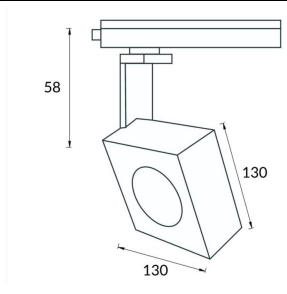

Square

Lavov Tracklight from the family Square with a power of 30W and an optic of 12degrees with a total lumen output of 1944 lm and an efficiency of 64,8 lm/W. CCT 4000 Kelvin. Made in Die cast aluminium and finished in White colour.ON-OFF driver.

Item code	86.T007.1411.01
Product type	Indoor
Category	Tracklights
Family	Disc & Square
Subfamily	Square
Pictograms	

Scheme

Product	
Real power (W)	30
Real luminous flux (Lm)	1944
Luminous efficiency (Lm/W)	64.8
Beam angle (°)	12
Life time (h)	50000h L80B10
IP	20
Electrical class insulation	Class I
Operating temperature	-20 +35
Colour	White
Chip Brand	Philip
Control gear included	yes
Control gear	ON-OFF
Colour temperature (K)	4000
Colour consistency (SDCM)	SDCM<3
CRI	80