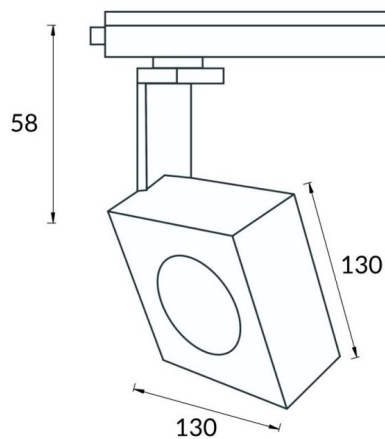

### Square

Lavov Tracklight from the family Square with a power of 30W and an optic of 12degrees with a total lumen output of 1944 lm and an efficiency of 64,8 lm/W. CCT 4000 Kelvin. Made in Die cast aluminium and finished in White colour.ON-OFF driver.

### Photometry

Item code	86.T007.1411.01
Product type	Indoor
Category	Tracklights
Family	Disc & Square
Subfamily	Square
Pictograms	

### Product

Real power (W)	30
Real luminous flux (Lm)	1944
Luminous efficiency (Lm/W)	64.8
Beam angle (°)	12
Life time (h)	50000h L80B10
IP	20
Electrical class insulation	Class I
Operating temperature	-20 +35
Colour	White
Chip Brand	Philip
Control gear included	yes
Control gear	ON-OFF
Light source	LED
Type of LED	COB
Colour temperature (K)	4000
Colour consistency (SDCM)	SDCM3
CRI	80