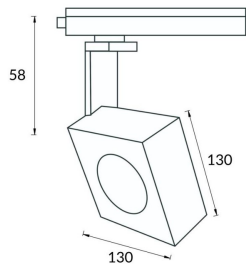

Square

Lavov Tracklight from the family Square with a power of 30W and an optic of 12degrees with a total lumen output of 1944 lm and an efficiency of 64,8 lm/W. CCT 4000 Kelvin. Made in Die cast aluminium and finished in White colour.ON-OFF driver.

Item code	86.T007.1411.01
Product type	Indoor
Category	Tracklights
Family	Disc & Square
Subfamily	Square
Pictograms	

Scheme

Photometry

Product

Real power (W)	30
Real luminous flux (Lm)	1944
Luminous efficiency (Lm/W)	64.8
Beam angle (°)	12
Life time (h)	50000h L80B10
IP	20
Electrical class insulation	Class I
Operating temperature	-20 +35
Colour	White
Chip Brand	Philip
Control gear included	yes
Control gear	ON-OFF
Colour temperature (K)	4000
Colour consistency (SDCM)	SDCM<3
CRI	80