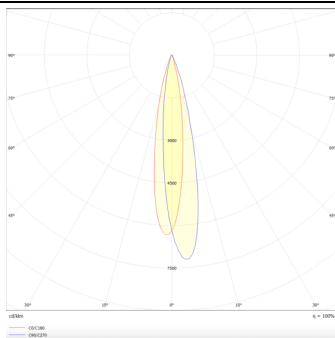

Square

Lavov Tracklight from the family Square with a power of 30W and an optic of 12degrees with a total lumen output of 1944 lm and an efficiency of 64,8 lm/W. CCT 4000 Kelvin. Made in Die cast aluminium and finished in White colour.ON-OFF driver.

Item code	86.T007.1411.01
Product type	Indoor
Category	Tracklights
Family	Disc & Square
Subfamily	Square
Pictograms	

Scheme

Photometry

Product

Real power (W)	30
Real luminous flux (Lm)	1944
Luminous efficiency (Lm/W)	64.8
Beam angle (°)	12
Life time (h)	50000h L80B10
IP	20
Electrical class insulation	Class I
Operating temperature	-20 +35
Colour	White
Chip Brand	Philip
Control gear included	yes
Control gear	ON-OFF
Colour temperature (K)	4000
Colour consistency (SDCM)	SDCM<3
CRI	80