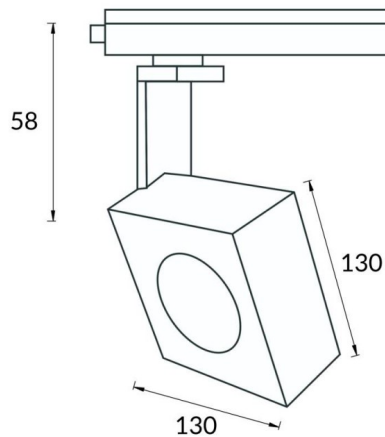

Square

Lavov Tracklight from the family Square with a power of 30W and an optic of 12degrees with a total lumen output of 1944 lm and an efficiency of 64,8 lm/W. CCT 4000 Kelvin. Made in Die cast aluminium and finished in White colour.ON-OFF driver.

Scheme

Photometry

Item code	86.T007.1411.01
Product type	Indoor
Category	Tracklights
Family	Disc & Square
Subfamily	Square
Pictograms	

Product

Real power (W)	30
Real luminous flux (Lm)	1944
Luminous efficiency (Lm/W)	64.8
Beam angle (º)	12
Life time (h)	50000h L80B10
IP	20
Electrical class insulation	Class I
Operating temperature	-20 +35
Colour	White
Chip Brand	Philip
Control gear included	yes
Control gear	ON-OFF
Light source	LED
Type of LED	COB
Colour temperature (K)	4000
Colour consistency (SDCM)	SDCM<3
CRI	80