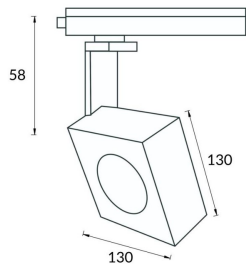

Square

Lavov Tracklight from the family Square with a power of 30W and an optic of 12degrees with a total lumen output of 1944 lm and an efficiency of 64,8 lm/W. CCT 4000 Kelvin. Made in Die cast aluminium and finished in White colour.ON-OFF driver.

Item code	86.T007.1411.01
Product type	Indoor
Category	Tracklights
Family	Disc & Square
Subfamily	Square
Pictograms	

Scheme

Photometry

Product	
Real power (W)	30
Real luminous flux (Lm)	1944
Luminous efficiency (Lm/W)	64.8
Beam angle (°)	12
Life time (h)	50000h L80B10
IP	20
Electrical class insulation	Class I
Operating temperature	-20 +35
Colour	White
Chip Brand	Philip
Control gear included	yes
Control gear	ON-OFF
Colour temperature (K)	4000
Colour consistency (SDCM)	SDCM<3
CRI	80