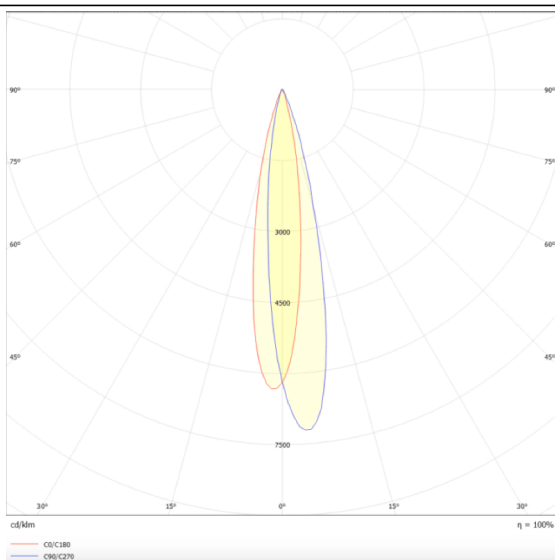

Photometry

Item code	86.T007.1411.01
Product type	Indoor
Category	Tracklights
Family	Disc & Square
Subfamily	Square
Pictograms	

Product

Real power (W)	30
Real luminous flux (Lm)	1944
Luminous efficiency (Lm/W)	64.8
Beam angle (°)	12
Life time (h)	50000h L80B10
IP	20
Electrical class insulation	Class I
Operating temperature	-20 +35
Colour	White
Chip Brand	Philip
Control gear included	yes
Control gear	ON-OFF
Light source	LED
Type of LED	COB
Colour temperature (K)	4000
Colour consistency (SDCM)	SDCM3
CRI	80