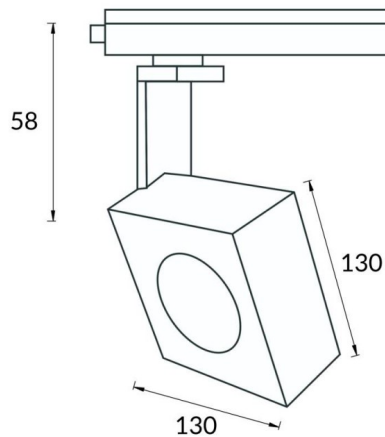

Square

Lavov Tracklight from the family Square with a power of 30W and an optic of 12degrees with a total lumen output of 1944 lm and an efficiency of 64,8 lm/W. CCT 4000 Kelvin. Made in Die cast aluminium and finished in Black colour.ON-OFF driver.

Scheme

Photometry

Item code	86.T007.1411.02
Product type	Indoor
Category	Tracklights
Family	Disc & Square
Subfamily	Square
Pictograms	

Product

Real power (W)	30
Real luminous flux (Lm)	1944
Luminous efficiency (Lm/W)	64.8
Beam angle (°)	12
Life time (h)	50000h L80B10
IP	20
Electrical class insulation	Class I
Operating temperature	-20 +35
Colour	Black
Chip Brand	Philip
Control gear included	yes
Control gear	ON-OFF
Light source	LED
Type of LED	COB
Colour temperature (K)	4000
Colour consistency (SDCM)	SDCM3
CRI	80