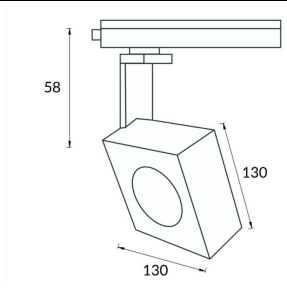

Square

Lavov Tracklight from the family Square with a power of 30W and an optic of 12degrees with a total lumen output of 1944 lm and an efficiency of 64,8 lm/W. CCT 4000 Kelvin. Made in Die cast aluminium and finished in Black colour.ON-OFF driver.

Item code	86.T007.1411.02
Product type	Indoor
Category	Tracklights
Family	Disc & Square
Subfamily	Square
Pictograms	

Scheme

Product	
Real power (W)	30
Real luminous flux (Lm)	1944
Luminous efficiency (Lm/W)	64.8
Beam angle (°)	12
Life time (h)	50000h L80B10
IP	20
Electrical class insulation	Class I
Operating temperature	-20 +35
Colour	Black
Chip Brand	Philip
Control gear included	yes
Control gear	ON-OFF
Colour temperature (K)	4000
Colour consistency (SDCM)	SDCM<3
CRI	80