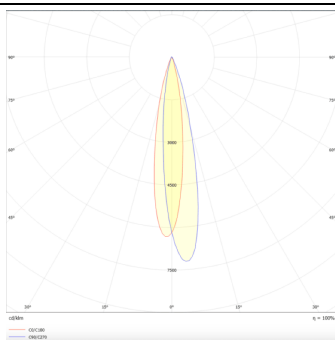

Square

Lavov Tracklight from the family Square with a power of 30W and an optic of 12degrees with a total lumen output of 1944 lm and an efficiency of 64,8 lm/W. CCT 4000 Kelvin. Made in Die cast aluminium and finished in Black colour.ON-OFF driver.

Item code	86.T007.1411.02
Product type	Indoor
Category	Tracklights
Family	Disc & Square
Subfamily	Square
Pictograms	

Scheme

Photometry

Product

Real power (W)	30
Real luminous flux (Lm)	1944
Luminous efficiency (Lm/W)	64.8
Beam angle (°)	12
Life time (h)	50000h L80B10
IP	20
Electrical class insulation	Class I
Operating temperature	-20 +35
Colour	Black
Chip Brand	Philip
Control gear included	yes
Control gear	ON-OFF
Colour temperature (K)	4000
Colour consistency (SDCM)	SDCM<3
CRI	80