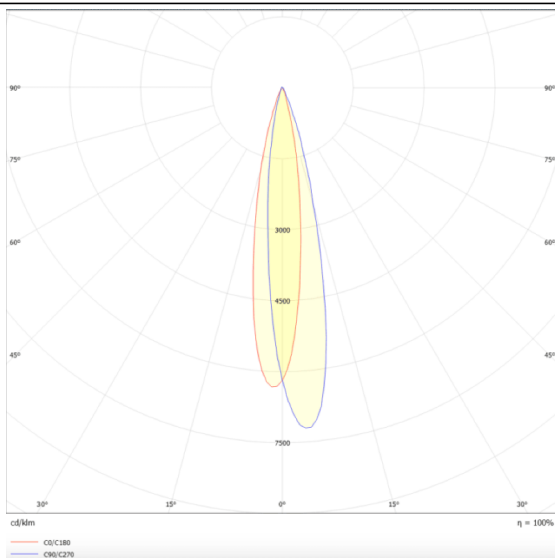

Square

Lavov Tracklight from the family Square with a power of 30W and an optic of 12degrees with a total lumen output of 1944 lm and an efficiency of 64,8 lm/W. CCT 4000 Kelvin. Made in Die cast aluminium and finished in Black colour.ON-OFF driver.

Scheme

Photometry

Item code	86.T007.1411.02
Product type	Indoor
Category	Tracklights
Family	Disc & Square
Subfamily	Square
Pictograms	

Product

Real power (W)	30
Real luminous flux (Lm)	1944
Luminous efficiency (Lm/W)	64.8
Beam angle (°)	12
Life time (h)	50000h L80B10
IP	20
Electrical class insulation	Class I
Operating temperature	-20 +35
Colour	Black
Chip Brand	Philip
Control gear included	yes
Control gear	ON-OFF
Light source	LED
Type of LED	COB
Colour temperature (K)	4000
Colour consistency (SDCM)	SDCM3
CRI	80