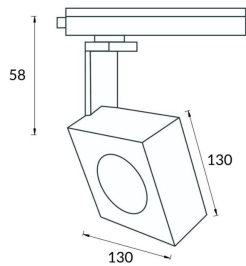

Square

Lavov Tracklight from the family Square with a power of 30W and an optic of 12degrees with a total lumen output of 1944 lm and an efficiency of 64,8 lm/W. CCT 4000 Kelvin. Made in Die cast aluminium and finished in Black colour.ON-OFF driver.

Item code	86.T007.1411.02
Product type	Indoor
Category	Tracklights
Family	Disc & Square
Subfamily	Square
Pictograms	

Scheme

Photometry

Product

Real power (W)	30
Real luminous flux (Lm)	1944
Luminous efficiency (Lm/W)	64.8
Beam angle (°)	12
Life time (h)	50000h L80B10
IP	20
Electrical class insulation	Class I
Operating temperature	-20 +35
Colour	Black
Chip Brand	Philip
Control gear included	yes
Control gear	ON-OFF
Colour temperature (K)	4000
Colour consistency (SDCM)	SDCM<3
CRI	80