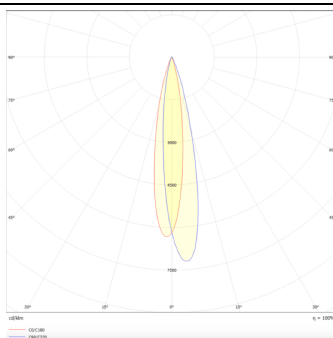

Square

Lavov Tracklight from the family Square with a power of 30W and an optic of 12degrees with a total lumen output of 1944 lm and an efficiency of 64,8 lm/W. CCT 4000 Kelvin. Made in Die cast aluminium and finished in Black colour.ON-OFF driver.

Item code	86.T007.1411.02
Product type	Indoor
Category	Tracklights
Family	Disc & Square
Subfamily	Square
Pictograms	

Scheme

Photometry

Product

Real power (W)	30
Real luminous flux (Lm)	1944
Luminous efficiency (Lm/W)	64.8
Beam angle (°)	12
Life time (h)	50000h L80B10
IP	20
Electrical class insulation	Class I
Operating temperature	-20 +35
Colour	Black
Chip Brand	Philip
Control gear included	yes
Control gear	ON-OFF
Colour temperature (K)	4000
Colour consistency (SDCM)	SDCM<3
CRI	80