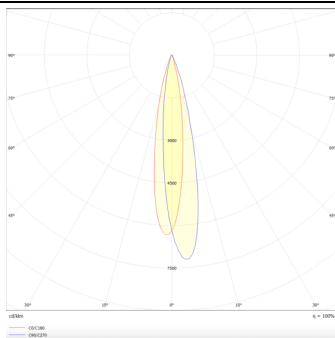

### Square

Lavov Tracklight from the family Square with a power of 30W and an optic of 12degrees with a total lumen output of 1944 lm and an efficiency of 64,8 lm/W. CCT 4000 Kelvin. Made in Die cast aluminium and finished in White colour. DALI driver.

### Photometry

### Product

<b>Real power (W)</b>	<b>30</b>
<b>Real luminous flux (Lm)</b>	<b>1944</b>
<b>Luminous efficiency (Lm/W)</b>	<b>64.8</b>
<b>Beam angle (°)</b>	<b>12</b>
<b>Life time (h)</b>	<b>50000h L80B10</b>
<b>IP</b>	<b>20</b>
<b>Electrical class insulation</b>	<b>Class I</b>
<b>Operating temperature</b>	<b>-20 +35</b>
<b>Colour</b>	<b>White</b>
<b>Chip Brand</b>	<b>Philip</b>
<b>Control gear included</b>	<b>yes</b>
<b>Control gear</b>	<b>DALI</b>
<b>Colour temperature (K)</b>	<b>4000</b>
<b>Colour consistency (SDCM)</b>	<b>SDCM&lt;3</b>
<b>CRI</b>	<b>80</b>