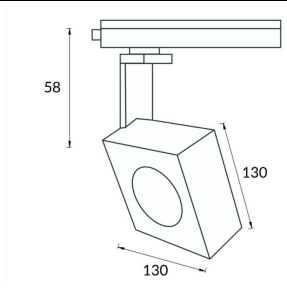

Square

Lavov Tracklight from the family Square with a power of 30W and an optic of 12degrees with a total lumen output of 1944 lm and an efficiency of 64,8 lm/W. CCT 4000 Kelvin. Made in Die cast aluminium and finished in White colour. DALI driver.

Item code	86.T007.1413.01
Product type	Indoor
Category	Tracklights
Family	Disc & Square
Subfamily	Square
Pictograms	

Scheme

Product	
Real power (W)	30
Real luminous flux (Lm)	1944
Luminous efficiency (Lm/W)	64.8
Beam angle (°)	12
Life time (h)	50000h L80B10
IP	20
Electrical class insulation	Class I
Operating temperature	-20 +35
Colour	White
Chip Brand	Philip
Control gear included	yes
Control gear	DALI
Colour temperature (K)	4000
Colour consistency (SDCM)	SDCM<3
CRI	80