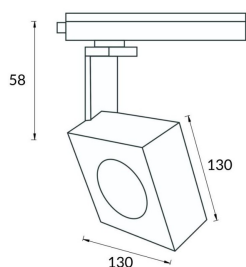

Square

Lavov Tracklight from the family Square with a power of 30W and an optic of 12degrees with a total lumen output of 1944 lm and an efficiency of 64,8 lm/W. CCT 4000 Kelvin. Made in Die cast aluminium and finished in White colour. DALI driver.

Item code	86.T007.1413.01
Product type	Indoor
Category	Tracklights
Family	Disc & Square
Subfamily	Square
Pictograms	

Scheme

Photometry

Product

Real power (W)	30
Real luminous flux (Lm)	1944
Luminous efficiency (Lm/W)	64.8
Beam angle (°)	12
Life time (h)	50000h L80B10
IP	20
Electrical class insulation	Class I
Operating temperature	-20 +35
Colour	White
Chip Brand	Philip
Control gear included	yes
Control gear	DALI
Colour temperature (K)	4000
Colour consistency (SDCM)	SDCM<3
CRI	80