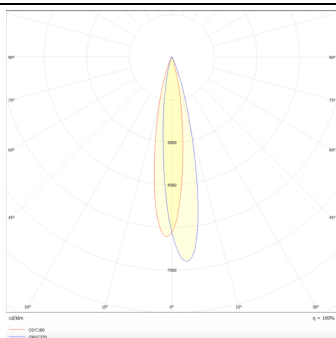

### Square

Lavov Tracklight from the family Square with a power of 30W and an optic of 12degrees with a total lumen output of 1944 lm and an efficiency of 64,8 lm/W. CCT 4000 Kelvin. Made in Die cast aluminium and finished in White colour. DALI driver.

### Product

<b>Real power (W)</b>	<b>30</b>
<b>Real luminous flux (Lm)</b>	<b>1944</b>
<b>Luminous efficiency (Lm/W)</b>	<b>64.8</b>
<b>Beam angle (°)</b>	<b>12</b>
<b>Life time (h)</b>	<b>50000h L80B10</b>
<b>IP</b>	<b>20</b>
<b>Electrical class insulation</b>	<b>Class I</b>
<b>Operating temperature</b>	<b>-20 +35</b>
<b>Colour</b>	<b>White</b>
<b>Chip Brand</b>	<b>Philip</b>
<b>Control gear included</b>	<b>yes</b>
<b>Control gear</b>	<b>DALI</b>
<b>Colour temperature (K)</b>	<b>4000</b>
<b>Colour consistency (SDCM)</b>	<b>SDCM&lt;3</b>
<b>CRI</b>	<b>80</b>