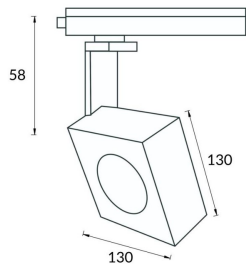

Square

Lavov Tracklight from the family Square with a power of 30W and an optic of 12degrees with a total lumen output of 1944 lm and an efficiency of 64,8 lm/W. CCT 4000 Kelvin. Made in Die cast aluminium and finished in White colour. DALI driver.

Item code	86.T007.1413.01
Product type	Indoor
Category	Tracklights
Family	Disc & Square
Subfamily	Square
Pictograms	

Scheme

Photometry

Product

Real power (W)	30
Real luminous flux (Lm)	1944
Luminous efficiency (Lm/W)	64.8
Beam angle (°)	12
Life time (h)	50000h L80B10
IP	20
Electrical class insulation	Class I
Operating temperature	-20 +35
Colour	White
Chip Brand	Philip
Control gear included	yes
Control gear	DALI
Colour temperature (K)	4000
Colour consistency (SDCM)	SDCM<3
CRI	80