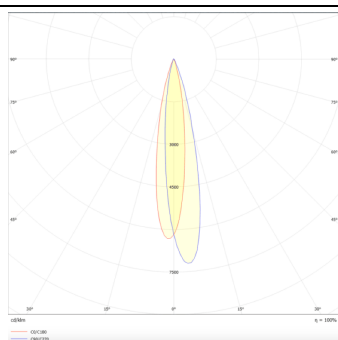

Square

Lavov Tracklight from the family Square with a power of 30W and an optic of 12degrees with a total lumen output of 1944 lm and an efficiency of 64,8 lm/W. CCT 4000 Kelvin. Made in Die cast aluminium and finished in Black colour. DALI driver.

Item code	86.T007.1413.02
Product type	Indoor
Category	Tracklights
Family	Disc & Square
Subfamily	Square
Pictograms	

Scheme

Photometry

Product

Real power (W)	30
Real luminous flux (Lm)	1944
Luminous efficiency (Lm/W)	64.8
Beam angle (°)	12
Life time (h)	50000h L80B10
IP	20
Electrical class insulation	Class I
Operating temperature	-20 +35
Colour	Black
Chip Brand	Philip
Control gear included	yes
Control gear	DALI
Colour temperature (K)	4000
Colour consistency (SDCM)	SDCM<3
CRI	80