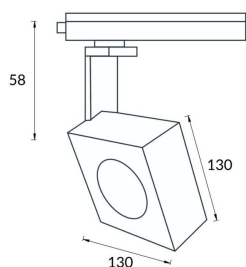

Square

Lavov Tracklight from the family Square with a power of 30W and an optic of 12degrees with a total lumen output of 1944 lm and an efficiency of 64,8 lm/W. CCT 4000 Kelvin. Made in Die cast aluminium and finished in Black colour. DALI driver.

Item code	86.T007.1413.02
Product type	Indoor
Category	Tracklights
Family	Disc & Square
Subfamily	Square
Pictograms	

Scheme

Photometry

Product

Real power (W)	30
Real luminous flux (Lm)	1944
Luminous efficiency (Lm/W)	64.8
Beam angle (°)	12
Life time (h)	50000h L80B10
IP	20
Electrical class insulation	Class I
Operating temperature	-20 +35
Colour	Black
Chip Brand	Philip
Control gear included	yes
Control gear	DALI
Colour temperature (K)	4000
Colour consistency (SDCM)	SDCM<3
CRI	80