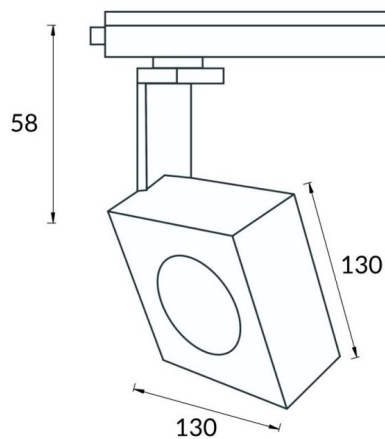

### Square

Lavov Tracklight from the family Square with a power of 30W and an optic of 24degrees with a total lumen output of 1709 lm and an efficiency of 56,97 lm/W. CCT 4000 Kelvin. Made in Die cast aluminium and finished in White colour.ON-OFF driver.

### Photometry

Item code	86.T007.1421.01
Product type	Indoor
Category	Tracklights
Family	Disc & Square
Subfamily	Square
Pictograms	

Product	
Real power (W)	30
Real luminous flux (Lm)	1709
Luminous efficiency (Lm/W)	56.96
Beam angle (&ordm;)	24
Life time (h)	50000h L80B10
IP	20
Electrical class insulation	Class I
Operating temperature	-20 +35
Colour	White
Chip Brand	Philip
Control gear included	yes
Control gear	ON-OFF
Light source	LED
Type of LED	COB
Colour temperature (K)	4000
Colour consistency (SDCM)	SDCM<3
CRI	80