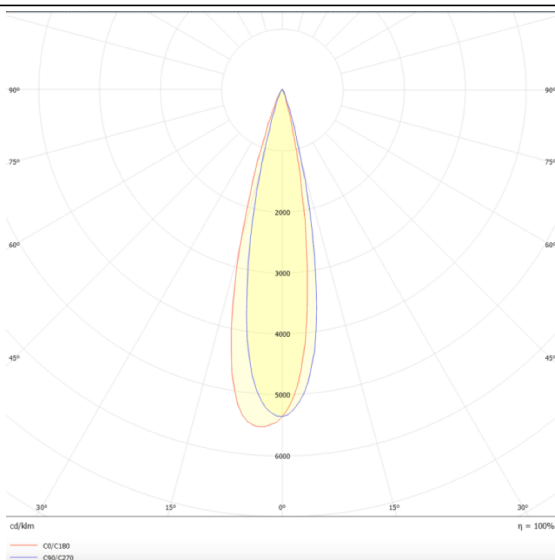

Photometry

Item code	86.T007.1421.01
Product type	Indoor
Category	Tracklights
Family	Disc & Square
Subfamily	Square
Pictograms	

Product	
Real power (W)	30
Real luminous flux (Lm)	1709
Luminous efficiency (Lm/W)	56.96
Beam angle (&ordm;)	24
Life time (h)	50000h L80B10
IP	20
Electrical class insulation	Class I
Operating temperature	-20 +35
Colour	White
Chip Brand	Philip
Control gear included	yes
Control gear	ON-OFF
Light source	LED
Type of LED	COB
Colour temperature (K)	4000
Colour consistency (SDCM)	SDCM<3
CRI	80