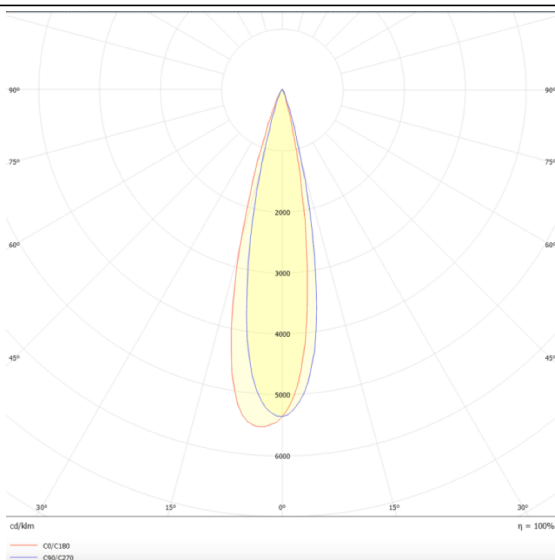

### Square

Lavov Tracklight from the family Square with a power of 30W and an optic of 24degrees with a total lumen output of 1709 lm and an efficiency of 56,97 lm/W. CCT 4000 Kelvin. Made in Die cast aluminium and finished in White colour.ON-OFF driver.

### Scheme

### Photometry

Item code	86.T007.1421.01
Product type	Indoor
Category	Tracklights
Family	Disc & Square
Subfamily	Square
Pictograms	

Product	
Real power (W)	30
Real luminous flux (Lm)	1709
Luminous efficiency (Lm/W)	56.96
Beam angle (&ordm;)	24
Life time (h)	50000h L80B10
IP	20
Electrical class insulation	Class I
Operating temperature	-20 +35
Colour	White
Chip Brand	Philip
Control gear included	yes
Control gear	ON-OFF
Light source	LED
Type of LED	COB
Colour temperature (K)	4000
Colour consistency (SDCM)	SDCM<3
CRI	80