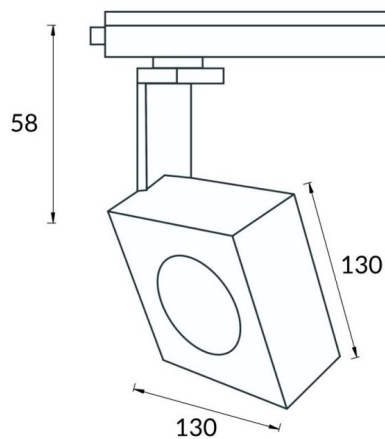

### Square

Lavov Tracklight from the family Square with a power of 30W and an optic of 24degrees with a total lumen output of 1709 lm and an efficiency of 56,97 lm/W. CCT 4000 Kelvin. Made in Die cast aluminium and finished in White colour.ON-OFF driver.

### Photometry

<b>Item code</b>	<b>86.T007.1421.01</b>
<b>Product type</b>	<b>Indoor</b>
<b>Category</b>	<b>Tracklights</b>
<b>Family</b>	<b>Disc &amp; Square</b>
<b>Subfamily</b>	<b>Square</b>
<b>Pictograms</b>	

<b>Product</b>	
<b>Real power (W)</b>	<b>30</b>
<b>Real luminous flux (Lm)</b>	<b>1709</b>
<b>Luminous efficiency (Lm/W)</b>	<b>56.96</b>
<b>Beam angle (°)</b>	<b>24</b>
<b>Life time (h)</b>	<b>50000h L80B10</b>
<b>IP</b>	<b>20</b>
<b>Electrical class insulation</b>	<b>Class I</b>
<b>Operating temperature</b>	<b>-20 +35</b>
<b>Colour</b>	<b>White</b>
<b>Chip Brand</b>	<b>Philip</b>
<b>Control gear included</b>	<b>yes</b>
<b>Control gear</b>	<b>ON-OFF</b>
<b>Light source</b>	<b>LED</b>
<b>Type of LED</b>	<b>COB</b>
<b>Colour temperature (K)</b>	<b>4000</b>
<b>Colour consistency (SDCM)</b>	<b>SDCM3</b>
<b>CRI</b>	<b>80</b>