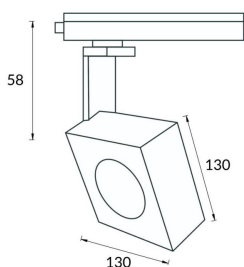

Square

Lavov Tracklight from the family Square with a power of 30W and an optic of 24degrees with a total lumen output of 1709 lm and an efficiency of 56,97 lm/W. CCT 4000 Kelvin. Made in Die cast aluminium and finished in White colour.ON-OFF driver.

Item code	86.T007.1421.01
Product type	Indoor
Category	Tracklights
Family	Disc & Square
Subfamily	Square

Pictograms

Scheme

Photometry

Product

Real power (W)	30
Real luminous flux (Lm)	1709
Luminous efficiency (Lm/W)	56.96
Beam angle (°)	24
Life time (h)	50000h L80B10
IP	20
Electrical class insulation	Class I
Operating temperature	-20 +35
Colour	White
Chip Brand	Philip
Control gear included	yes
Control gear	ON-OFF
Colour temperature (K)	4000
Colour consistency (SDCM)	SDCM<3
CRI	80