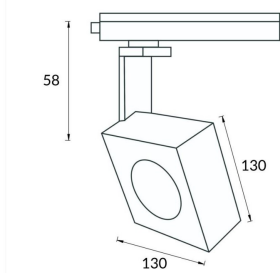

Square

Lavov Tracklight from the family Square with a power of 30W and an optic of 24degrees with a total lumen output of 1709 lm and an efficiency of 56,97 lm/W. CCT 4000 Kelvin. Made in Die cast aluminium and finished in White colour.ON-OFF driver.

Item code	86.T007.1421.01
Product type	Indoor
Category	Tracklights
Family	Disc & Square
Subfamily	Square

Pictograms	
-------------------	--

Scheme

Product	
Real power (W)	30
Real luminous flux (Lm)	1709
Luminous efficiency (Lm/W)	56.96
Beam angle (°)	24
Life time (h)	50000h L80B10
IP	20
Electrical class insulation	Class I
Operating temperature	-20 +35
Colour	White
Chip Brand	Philip
Control gear included	yes
Control gear	ON-OFF
Colour temperature (K)	4000
Colour consistency (SDCM)	SDCM<3
CRI	80