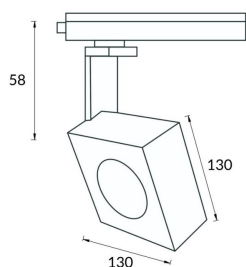

Square

Lavov Tracklight from the family Square with a power of 30W and an optic of 24degrees with a total lumen output of 1709 lm and an efficiency of 56,97 lm/W. CCT 4000 Kelvin. Made in Die cast aluminium and finished in White colour.ON-OFF driver.

Item code 86.T007.1421.01

Product type Indoor

Category Tracklights

Family Disc & Square

Subfamily Square

Pictograms

Scheme

Photometry

Product

Real power (W) 30

Real luminous flux (Lm) 1709

Luminous efficiency (Lm/W) 56.96

Beam angle (°) 24

Life time (h) 50000h L80B10

IP 20

Electrical class insulation Class I