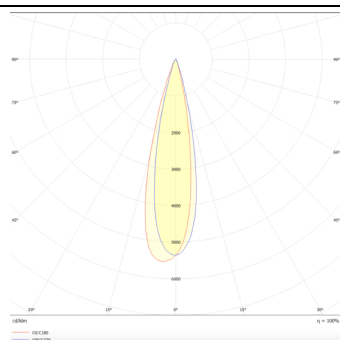

Square

Lavov Tracklight from the family Square with a power of 30W and an optic of 24degrees with a total lumen output of 1709 lm and an efficiency of 56,97 lm/W. CCT 4000 Kelvin. Made in Die cast aluminium and finished in White colour.ON-OFF driver.

Item code	86.T007.1421.01
Product type	Indoor
Category	Tracklights
Family	Disc & Square
Subfamily	Square

Pictograms

Scheme

Photometry

Product

Real power (W)	30
Real luminous flux (Lm)	1709
Luminous efficiency (Lm/W)	56.96
Beam angle (°)	24
Life time (h)	50000h L80B10
IP	20
Electrical class insulation	Class I
Operating temperature	-20 +35
Colour	White
Chip Brand	Philip
Control gear included	yes
Control gear	ON-OFF
Colour temperature (K)	4000
Colour consistency (SDCM)	SDCM<3
CRI	80