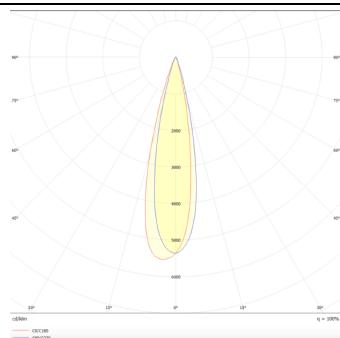

Square

Lavov Tracklight from the family Square with a power of 30W and an optic of 24degrees with a total lumen output of 1709 lm and an efficiency of 56,97 lm/W. CCT 4000 Kelvin. Made in Die cast aluminium and finished in White colour.ON-OFF driver.

Product

Real power (W) 30

Real luminous flux (Lm) 1709

Luminous efficiency (Lm/W) 56.96

Beam angle (°) 24

Life time (h) 50000h L80B10

IP 20

Electrical class insulation Class I

Operating temperature -20 +35

Colour White

Chip Brand Philip

Control gear included yes

Control gear ON-OFF

Colour temperature (K) 4000

Colour consistency (SDCM) SDCM<3

CRI 80