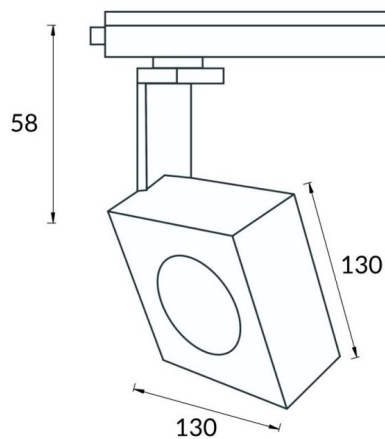

Square

Lavov Tracklight from the family Square with a power of 30W and an optic of 24degrees with a total lumen output of 1709 lm and an efficiency of 56,97 lm/W. CCT 4000 Kelvin. Made in Die cast aluminium and finished in Black colour.ON-OFF driver.

Scheme

Photometry

Item code	86.T007.1421.02
Product type	Indoor
Category	Tracklights
Family	Disc & Square
Subfamily	Square
Pictograms	

Product	
Real power (W)	30
Real luminous flux (Lm)	1709
Luminous efficiency (Lm/W)	56.96
Beam angle (°)	24
Life time (h)	50000h L80B10
IP	20
Electrical class insulation	Class I
Operating temperature	-20 +35
Colour	Black
Chip Brand	Philip
Control gear included	yes
Control gear	ON-OFF
Light source	LED
Type of LED	COB
Colour temperature (K)	4000
Colour consistency (SDCM)	SDCM3
CRI	80