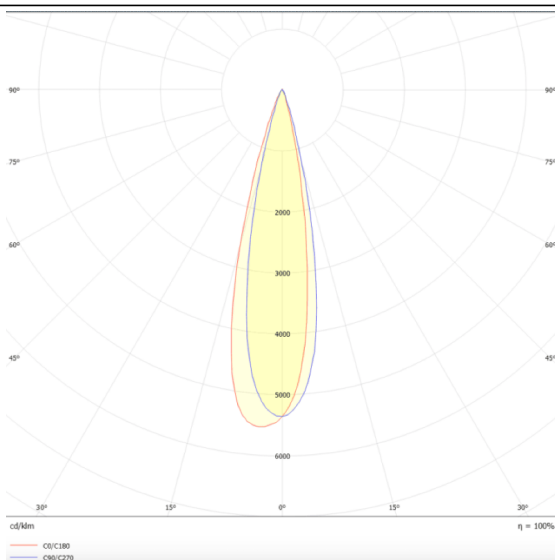

Square

Lavov Tracklight from the family Square with a power of 30W and an optic of 24degrees with a total lumen output of 1709 lm and an efficiency of 56,97 lm/W. CCT 4000 Kelvin. Made in Die cast aluminium and finished in Black colour.ON-OFF driver.

Scheme

Photometry

Item code	86.T007.1421.02
Product type	Indoor
Category	Tracklights
Family	Disc & Square
Subfamily	Square
Pictograms	

Product	
Real power (W)	30
Real luminous flux (Lm)	1709
Luminous efficiency (Lm/W)	56.96
Beam angle (°)	24
Life time (h)	50000h L80B10
IP	20
Electrical class insulation	Class I
Operating temperature	-20 +35
Colour	Black
Chip Brand	Philip
Control gear included	yes
Control gear	ON-OFF
Colour temperature (K)	4000
Colour consistency (SDCM)	SDCM<3
CRI	80