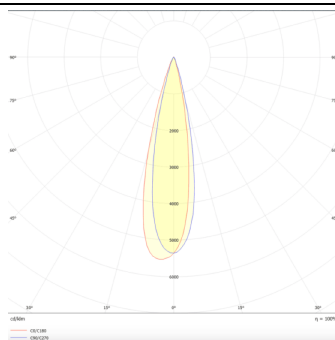

Square

Lavov Tracklight from the family Square with a power of 30W and an optic of 24degrees with a total lumen output of 1709 lm and an efficiency of 56,97 lm/W. CCT 4000 Kelvin. Made in Die cast aluminium and finished in Black colour.ON-OFF driver.

Item code	86.T007.1421.02
Product type	Indoor
Category	Tracklights
Family	Disc & Square
Subfamily	Square
Pictograms	

Scheme

Photometry

Product	
Real power (W)	30
Real luminous flux (Lm)	1709
Luminous efficiency (Lm/W)	56.96
Beam angle (°)	24
Life time (h)	50000h L80B10
IP	20
Electrical class insulation	Class I
Operating temperature	-20 +35
Colour	Black
Chip Brand	Philip
Control gear included	yes
Control gear	ON-OFF
Colour temperature (K)	4000
Colour consistency (SDCM)	SDCM<3
CRI	80