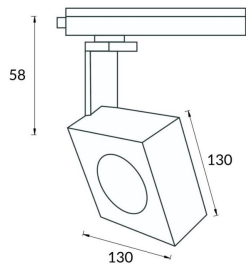

Square

Lavov Tracklight from the family Square with a power of 30W and an optic of 24degrees with a total lumen output of 1709 lm and an efficiency of 56,97 lm/W. CCT 4000 Kelvin. Made in Die cast aluminium and finished in Black colour.ON-OFF driver.

Item code	86.T007.1421.02
Product type	Indoor
Category	Tracklights
Family	Disc & Square
Subfamily	Square
Pictograms	

Scheme

Photometry

Product

Real power (W)	30
Real luminous flux (Lm)	1709
Luminous efficiency (Lm/W)	56.96
Beam angle (°)	24
Life time (h)	50000h L80B10
IP	20
Electrical class insulation	Class I
Operating temperature	-20 +35
Colour	Black
Chip Brand	Philip
Control gear included	yes
Control gear	ON-OFF
Colour temperature (K)	4000
Colour consistency (SDCM)	SDCM<3
CRI	80