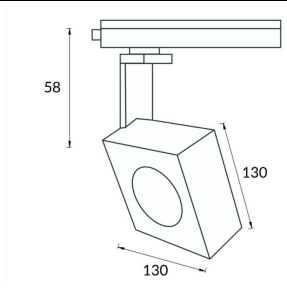

Square

Lavov Tracklight from the family Square with a power of 30W and an optic of 24degrees with a total lumen output of 1709 lm and an efficiency of 56,97 lm/W. CCT 4000 Kelvin. Made in Die cast aluminium and finished in Black colour.ON-OFF driver.

Item code	86.T007.1421.02
Product type	Indoor
Category	Tracklights
Family	Disc & Square
Subfamily	Square
Pictograms	

Scheme

Product	
Real power (W)	30
Real luminous flux (Lm)	1709
Luminous efficiency (Lm/W)	56.96
Beam angle (°)	24
Life time (h)	50000h L80B10
IP	20
Electrical class insulation	Class I
Operating temperature	-20 +35
Colour	Black
Chip Brand	Philip
Control gear included	yes
Control gear	ON-OFF
Colour temperature (K)	4000
Colour consistency (SDCM)	SDCM<3
CRI	80