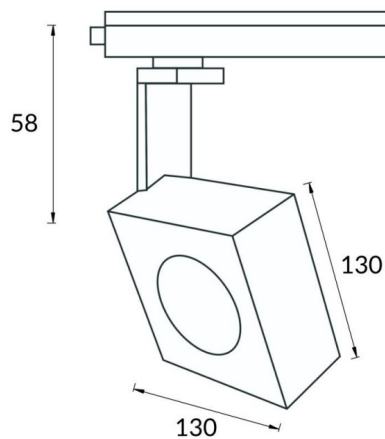

Square

Lavov Tracklight from the family Square with a power of 30W and an optic of 24degrees with a total lumen output of 1709 lm and an efficiency of 56,97 lm/W. CCT 4000 Kelvin. Made in Die cast aluminium and finished in Black colour.ON-OFF driver.

Scheme

Photometry

Item code	86.T007.1421.02
Product type	Indoor
Category	Tracklights
Family	Disc & Square
Subfamily	Square
Pictograms	

Product	
Real power (W)	30
Real luminous flux (Lm)	1709
Luminous efficiency (Lm/W)	56.96
Beam angle (°)	24
Life time (h)	50000h L80B10
IP	20
Electrical class insulation	Class I
Operating temperature	-20 +35
Colour	Black
Chip Brand	Philip
Control gear included	yes
Control gear	ON-OFF
Colour temperature (K)	4000
Colour consistency (SDCM)	SDCM<3
CRI	80