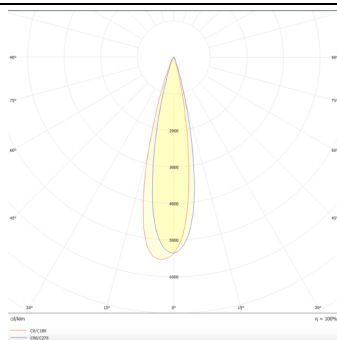

### Square

Lavov Tracklight from the family Square with a power of 30W and an optic of 24degrees with a total lumen output of 1709 lm and an efficiency of 56,97 lm/W. CCT 4000 Kelvin. Made in Die cast aluminium and finished in Black colour.ON-OFF driver.

### Product

<b>Real power (W)</b>	<b>30</b>
<b>Real luminous flux (Lm)</b>	<b>1709</b>
<b>Luminous efficiency (Lm/W)</b>	<b>56.96</b>
<b>Beam angle (°)</b>	<b>24</b>
<b>Life time (h)</b>	<b>50000h L80B10</b>
<b>IP</b>	<b>20</b>
<b>Electrical class insulation</b>	<b>Class I</b>
<b>Operating temperature</b>	<b>-20 +35</b>
<b>Colour</b>	<b>Black</b>
<b>Chip Brand</b>	<b>Philip</b>
<b>Control gear included</b>	<b>yes</b>
<b>Control gear</b>	<b>ON-OFF</b>
<b>Colour temperature (K)</b>	<b>4000</b>
<b>Colour consistency (SDCM)</b>	<b>SDCM&lt;3</b>
<b>CRI</b>	<b>80</b>