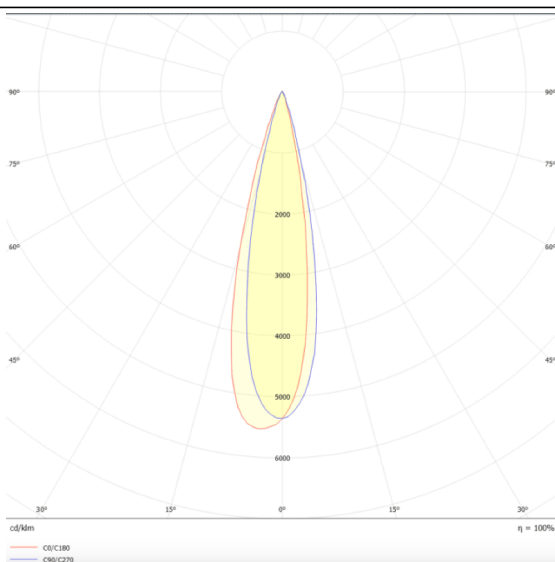

Square

Lavov Tracklight from the family Square with a power of 30W and an optic of 24degrees with a total lumen output of 1709 lm and an efficiency of 56,97 lm/W. CCT 4000 Kelvin. Made in Die cast aluminium and finished in Black colour.ON-OFF driver.

Scheme

Photometry

Item code	86.T007.1421.02
Product type	Indoor
Category	Tracklights
Family	Disc & Square
Subfamily	Square
Pictograms	

Product	
Real power (W)	30
Real luminous flux (Lm)	1709
Luminous efficiency (Lm/W)	56.96
Beam angle (°)	24
Life time (h)	50000h L80B10
IP	20
Electrical class insulation	Class I
Operating temperature	-20 +35
Colour	Black
Chip Brand	Philip
Control gear included	yes
Control gear	ON-OFF
Light source	LED
Type of LED	COB
Colour temperature (K)	4000
Colour consistency (SDCM)	SDCM3
CRI	80