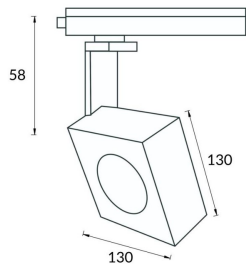

Square

Lavov Tracklight from the family Square with a power of 30W and an optic of 24degrees with a total lumen output of 1709 lm and an efficiency of 56,97 lm/W. CCT 4000 Kelvin. Made in Die cast aluminium and finished in Black colour.ON-OFF driver.

Item code	86.T007.1421.02
Product type	Indoor
Category	Tracklights
Family	Disc & Square
Subfamily	Square
Pictograms	

Scheme

Photometry

Product	
Real power (W)	30
Real luminous flux (Lm)	1709
Luminous efficiency (Lm/W)	56.96
Beam angle (°)	24
Life time (h)	50000h L80B10
IP	20
Electrical class insulation	Class I
Operating temperature	-20 +35
Colour	Black
Chip Brand	Philip
Control gear included	yes
Control gear	ON-OFF
Colour temperature (K)	4000
Colour consistency (SDCM)	SDCM<3
CRI	80