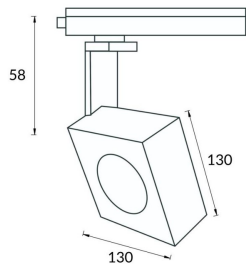

Square

Lavov Tracklight from the family Square with a power of 30W and an optic of 24degrees with a total lumen output of 1709 lm and an efficiency of 56,97 lm/W. CCT 4000 Kelvin. Made in Die cast aluminium and finished in Black colour. DALI driver.

Item code	86.T007.1423.02
Product type	Indoor
Category	Tracklights
Family	Disc & Square
Subfamily	Square
Pictograms	

Scheme

Photometry

Product

Real power (W)	30
Real luminous flux (Lm)	1709
Luminous efficiency (Lm/W)	56.96
Beam angle (°)	24
Life time (h)	50000h L80B10
IP	20
Electrical class insulation	Class I
Operating temperature	-20 +35
Colour	Black
Chip Brand	Philip
Control gear included	yes
Control gear	DALI
Colour temperature (K)	4000
Colour consistency (SDCM)	SDCM<3
CRI	80