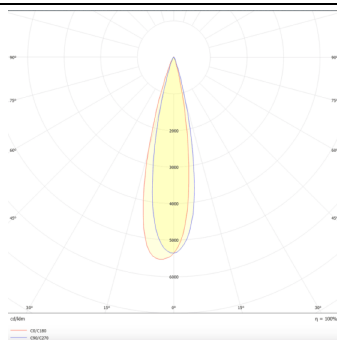

### Square

Lavov Tracklight from the family Square with a power of 30W and an optic of 24degrees with a total lumen output of 1709 lm and an efficiency of 56,97 lm/W. CCT 4000 Kelvin. Made in Die cast aluminium and finished in Black colour. DALI driver.

### Product

<b>Real power (W)</b>	<b>30</b>
<b>Real luminous flux (Lm)</b>	<b>1709</b>
<b>Luminous efficiency (Lm/W)</b>	<b>56.96</b>
<b>Beam angle (°)</b>	<b>24</b>
<b>Life time (h)</b>	<b>50000h L80B10</b>
<b>IP</b>	<b>20</b>
<b>Electrical class insulation</b>	<b>Class I</b>
<b>Operating temperature</b>	<b>-20 +35</b>
<b>Colour</b>	<b>Black</b>
<b>Chip Brand</b>	<b>Philip</b>
<b>Control gear included</b>	<b>yes</b>
<b>Control gear</b>	<b>DALI</b>
<b>Colour temperature (K)</b>	<b>4000</b>
<b>Colour consistency (SDCM)</b>	<b>SDCM&lt;3</b>
<b>CRI</b>	<b>80</b>