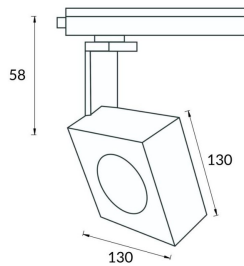

Square

Lavov Tracklight from the family Square with a power of 30W and an optic of 40degrees with a total lumen output of 2996 lm and an efficiency of 99,87 lm/W. CCT 4000 Kelvin. Made in Die cast aluminium and finished in White colour.ON-OFF driver.

Item code	86.T007.1431.01
Product type	Indoor
Category	Tracklights
Family	Disc & Square
Subfamily	Square
Pictograms	

Scheme

Product	
Real power (W)	30
Real luminous flux (Lm)	2996
Luminous efficiency (Lm/W)	99.86
Beam angle (°)	40
Life time (h)	50000h L80B10
IP	20
Electrical class insulation	Class I
Operating temperature	-20 +35
Colour	White
Chip Brand	Philip
Control gear included	yes
Control gear	ON-OFF
Colour temperature (K)	4000
Colour consistency (SDCM)	SDCM<3
CRI	80