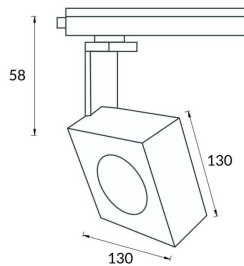

### Square

Lavov Tracklight from the family Square with a power of 30W and an optic of 40degrees with a total lumen output of 2996 lm and an efficiency of 99,87 lm/W. CCT 4000 Kelvin. Made in Die cast aluminium and finished in White colour.ON-OFF driver.

<b>Item code</b>	<b>86.T007.1431.01</b>
<b>Product type</b>	<b>Indoor</b>
<b>Category</b>	<b>Tracklights</b>
<b>Family</b>	<b>Disc &amp; Square</b>
<b>Subfamily</b>	<b>Square</b>
<b>Pictograms</b>	

### Scheme

<b>Product</b>	
<b>Real power (W)</b>	<b>30</b>
<b>Real luminous flux (Lm)</b>	<b>2996</b>
<b>Luminous efficiency (Lm/W)</b>	<b>99.86</b>
<b>Beam angle (°)</b>	<b>40</b>
<b>Life time (h)</b>	<b>50000h L80B10</b>
<b>IP</b>	<b>20</b>
<b>Electrical class insulation</b>	<b>Class I</b>
<b>Operating temperature</b>	<b>-20 +35</b>
<b>Colour</b>	<b>White</b>
<b>Chip Brand</b>	<b>Philip</b>
<b>Control gear included</b>	<b>yes</b>
<b>Control gear</b>	<b>ON-OFF</b>
<b>Colour temperature (K)</b>	<b>4000</b>
<b>Colour consistency (SDCM)</b>	<b>SDCM&lt;3</b>
<b>CRI</b>	<b>80</b>