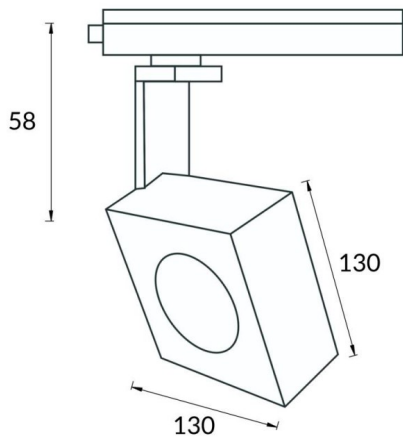

Square

Lavov Tracklight from the family Square with a power of 30W and an optic of 40degrees with a total lumen output of 2996 lm and an efficiency of 99,87 lm/W. CCT 4000 Kelvin. Made in Die cast aluminium and finished in White colour.ON-OFF driver.

Scheme

Item code	86.T007.1431.01
Product type	Indoor
Category	Tracklights
Family	Disc & Square
Subfamily	Square
Pictograms	

Product	
Real power (W)	30
Real luminous flux (Lm)	2996
Luminous efficiency (Lm/W)	99.86
Beam angle (º)	40
Life time (h)	50000h L80B10
IP	20
Electrical class insulation	Class I
Operating temperature	-20 +35
Colour	White
Chip Brand	Philip
Control gear included	yes
Control gear	ON-OFF
Light source	LED
Type of LED	COB
Colour temperature (K)	4000
Colour consistency (SDCM)	SDCM<3
CRI	80