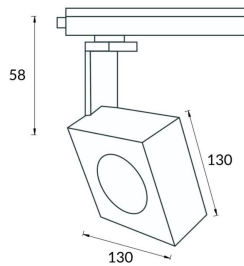

### Square

Lavov Tracklight from the family Square with a power of 30W and an optic of 40degrees with a total lumen output of 2996 lm and an efficiency of 99,87 lm/W. CCT 4000 Kelvin. Made in Die cast aluminium and finished in White colour.ON-OFF driver.

<b>Item code</b>	<b>86.T007.1431.01</b>
<b>Product type</b>	<b>Indoor</b>
<b>Category</b>	<b>Tracklights</b>
<b>Family</b>	<b>Disc &amp; Square</b>
<b>Subfamily</b>	<b>Square</b>
<b>Pictograms</b>	

### Scheme

<b>Product</b>	
<b>Real power (W)</b>	<b>30</b>
<b>Real luminous flux (Lm)</b>	<b>2996</b>
<b>Luminous efficiency (Lm/W)</b>	<b>99.86</b>
<b>Beam angle (°)</b>	<b>40</b>
<b>Life time (h)</b>	<b>50000h L80B10</b>
<b>IP</b>	<b>20</b>
<b>Electrical class insulation</b>	<b>Class I</b>
<b>Operating temperature</b>	<b>-20 +35</b>
<b>Colour</b>	<b>White</b>
<b>Chip Brand</b>	<b>Philip</b>
<b>Control gear included</b>	<b>yes</b>
<b>Control gear</b>	<b>ON-OFF</b>
<b>Colour temperature (K)</b>	<b>4000</b>
<b>Colour consistency (SDCM)</b>	<b>SDCM&lt;3</b>
<b>CRI</b>	<b>80</b>