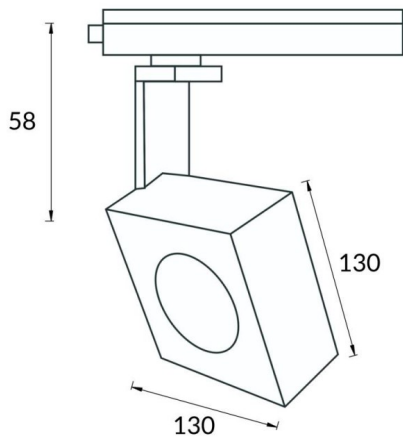

Square

Lavov Tracklight from the family Square with a power of 30W and an optic of 40degrees with a total lumen output of 2996 lm and an efficiency of 99,87 lm/W. CCT 4000 Kelvin. Made in Die cast aluminium and finished in White colour.ON-OFF driver.

Scheme

Item code	86.T007.1431.01
Product type	Indoor
Category	Tracklights
Family	Disc & Square
Subfamily	Square
Pictograms	

Product	
Real power (W)	30
Real luminous flux (Lm)	2996
Luminous efficiency (Lm/W)	99.86
Beam angle (°)	40
Life time (h)	50000h L80B10
IP	20
Electrical class insulation	Class I
Operating temperature	-20 +35
Colour	White
Chip Brand	Philip
Control gear included	yes
Control gear	ON-OFF
Light source	LED
Type of LED	COB
Colour temperature (K)	4000
Colour consistency (SDCM)	SDCM3
CRI	80