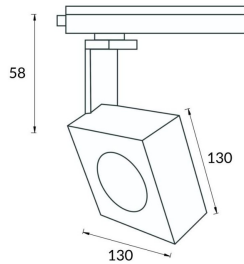

Square

Lavov Tracklight from the family Square with a power of 30W and an optic of 40degrees with a total lumen output of 2996 lm and an efficiency of 99,87 lm/W. CCT 4000 Kelvin. Made in Die cast aluminium and finished in White colour.ON-OFF driver.

Item code	86.T007.1431.01
Product type	Indoor
Category	Tracklights
Family	Disc & Square
Subfamily	Square
Pictograms	

Scheme

Product	
Real power (W)	30
Real luminous flux (Lm)	2996
Luminous efficiency (Lm/W)	99.86
Beam angle (°)	40
Life time (h)	50000h L80B10
IP	20
Electrical class insulation	Class I
Operating temperature	-20 +35
Colour	White
Chip Brand	Philip
Control gear included	yes
Control gear	ON-OFF
Colour temperature (K)	4000
Colour consistency (SDCM)	SDCM<3
CRI	80