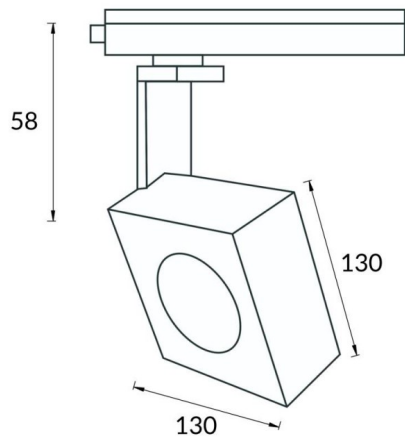

### Square

Lavov Tracklight from the family Square with a power of 30W and an optic of 40degrees with a total lumen output of 2996 lm and an efficiency of 99,87 lm/W. CCT 4000 Kelvin. Made in Die cast aluminium and finished in Black colour.ON-OFF driver.

### Scheme

Item code	86.T007.1431.02
Product type	Indoor
Category	Tracklights
Family	Disc & Square
Subfamily	Square
Pictograms	

<b>Product</b>	
Real power (W)	30
Real luminous flux (Lm)	2996
Luminous efficiency (Lm/W)	99.86
Beam angle (°)	40
Life time (h)	50000h L80B10
IP	20
Electrical class insulation	Class I
Operating temperature	-20 +35
Colour	Black
Chip Brand	Philip
Control gear included	yes
Control gear	ON-OFF
Light source	LED
Type of LED	COB
Colour temperature (K)	4000
Colour consistency (SDCM)	SDCM3
CRI	80