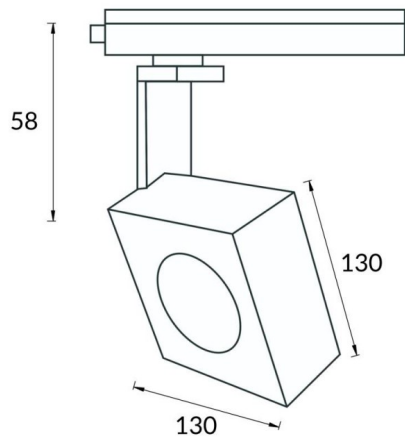

Square

Lavov Tracklight from the family Square with a power of 30W and an optic of 40degrees with a total lumen output of 2996 lm and an efficiency of 99,87 lm/W. CCT 4000 Kelvin. Made in Die cast aluminium and finished in Black colour.ON-OFF driver.

Scheme

Item code	86.T007.1431.02
Product type	Indoor
Category	Tracklights
Family	Disc & Square
Subfamily	Square
Pictograms	

Product	
Real power (W)	30
Real luminous flux (Lm)	2996
Luminous efficiency (Lm/W)	99.86
Beam angle (º)	40
Life time (h)	50000h L80B10
IP	20
Electrical class insulation	Class I
Operating temperature	-20 +35
Colour	Black
Chip Brand	Philip
Control gear included	yes
Control gear	ON-OFF
Light source	LED
Type of LED	COB
Colour temperature (K)	4000
Colour consistency (SDCM)	SDCM<3
CRI	80