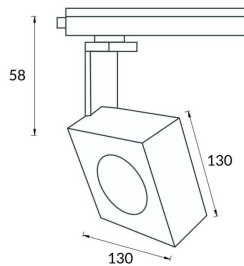

Square

Lavov Tracklight from the family Square with a power of 30W and an optic of 40degrees with a total lumen output of 2996 lm and an efficiency of 99,87 lm/W. CCT 4000 Kelvin. Made in Die cast aluminium and finished in Black colour.ON-OFF driver.

Item code	86.T007.1431.02
Product type	Indoor
Category	Tracklights
Family	Disc & Square
Subfamily	Square
Pictograms	

Scheme

Product	
Real power (W)	30
Real luminous flux (Lm)	2996
Luminous efficiency (Lm/W)	99.86
Beam angle (°)	40
Life time (h)	50000h L80B10
IP	20
Electrical class insulation	Class I
Operating temperature	-20 +35
Colour	Black
Chip Brand	Philip
Control gear included	yes
Control gear	ON-OFF
Colour temperature (K)	4000
Colour consistency (SDCM)	SDCM<3
CRI	80