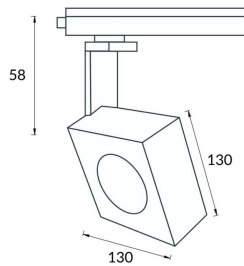

Square

Lavov Tracklight from the family Square with a power of 30W and an optic of 40degrees with a total lumen output of 2996 lm and an efficiency of 99,87 lm/W. CCT 4000 Kelvin. Made in Die cast aluminium and finished in Black colour.ON-OFF driver.

Item code	86.T007.1431.02
Product type	Indoor
Category	Tracklights
Family	Disc & Square
Subfamily	Square
Pictograms	

Scheme

Product

Real power (W)	30
Real luminous flux (Lm)	2996
Luminous efficiency (Lm/W)	99.86
Beam angle (°)	40
Life time (h)	50000h L80B10
IP	20
Electrical class insulation	Class I
Operating temperature	-20 +35
Colour	Black
Chip Brand	Philip
Control gear included	yes
Control gear	ON-OFF
Colour temperature (K)	4000
Colour consistency (SDCM)	SDCM<3
CRI	80