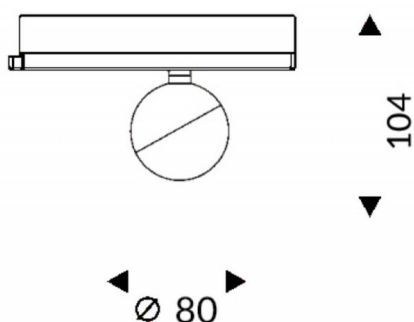

Luxball

Lavov Tracklight from the family Luxball with a power of 10W and an optic of 15 degrees with a total lumen output of 866 lm and an efficiency of 86,6 lm/W. CCT 3000 Kelvin. Made in Die Cast Aluminum and finished in White colour.ON-OFF driver.

Item code 86.T008.1311.01

Product type Indoor

Category Tracklights

Family Luxball

Subfamily Luxball

Pictograms

Scheme

Photometry

Product

Real power (W) 10

Real luminous flux (Lm) 866

Luminous efficiency (Lm/W) 86.6

Beam angle (°) 15

Life time (h) 50000h L80B10

IP 20

Electrical class insulation Class I

Operating temperature -20 +35

Colour White

Chip Brand Philip

Control gear included yes

Control gear ON-OFF

Light source LED

Type of LED COB

Colour temperature (K) 3000

Colour consistency (SDCM) SDCM3

CRI 90