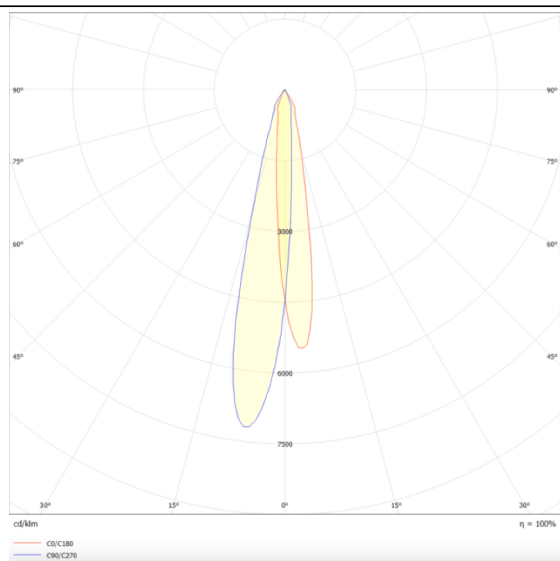

Luxball

Lavov Tracklight from the family Luxball with a power of 10W and an optic of 15 degrees with a total lumen output of 866 lm and an efficiency of 86,6 lm/W. CCT 3000 Kelvin. Made in Die Cast Aluminum and finished in White colour.ON-OFF driver.

Product

Real power (W) 10

Real luminous flux (Lm) 866

Luminous efficiency (Lm/W) 86.6

Beam angle (°) 15

Life time (h) 50000h L80B10

IP 20

Electrical class insulation Class I