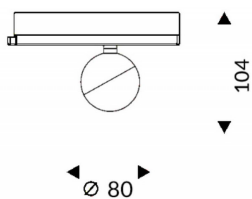

Luxball

Lavov Tracklight from the family Luxball with a power of 10W and an optic of 15 degrees with a total lumen output of 866 lm and an efficiency of 86,6 lm/W. CCT 3000 Kelvin. Made in Die Cast Aluminum and finished in Black colour.ON-OFF driver.

Item code 86.T008.1311.02

Product type Indoor

Category Tracklights

Family Luxball

Subfamily Luxball

Pictograms

Scheme

Photometry

Product

Real power (W) 10

Real luminous flux (Lm) 866

Luminous efficiency (Lm/W) 86.6

Beam angle (°) 15

Life time (h) 50000h L80B10

IP 20

Electrical class insulation Class I

Operating temperature -20 +35

Colour Black

Chip Brand Philip

Control gear included yes

Control gear ON-OFF

Colour temperature (K) 3000

Colour consistency (SDCM) SDCM<3

CRI 90