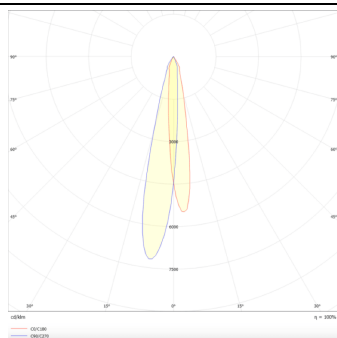

### Luxball

Lavov Tracklight from the family Luxball with a power of 10W and an optic of 15 degrees with a total lumen output of 866 lm and an efficiency of 86,6 lm/W. CCT 3000 Kelvin. Made in Die Cast Aluminum and finished in Black colour.ON-OFF driver.

### Photometry