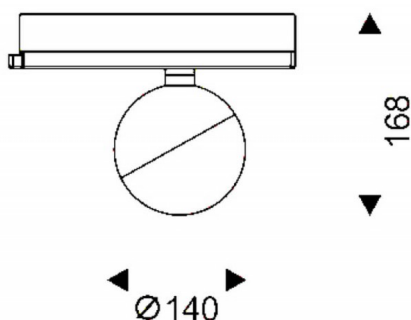

Luxball

Lavov Tracklight from the family Luxball with a power of 30W and an optic of 15 degrees with a total lumen output of 1870 lm and an efficiency of 62,3 lm/W. CCT 3000 Kelvin. Made in Die Cast Aluminum and finished in Black colour.ON-OFF driver.

Item code	86.T008.2311.02
Product type	Indoor
Category	Tracklights
Family	Luxball
Subfamily	Luxball

Pictograms

Scheme

Photometry

Product	
Real power (W)	30
Real luminous flux (Lm)	1870
Luminous efficiency (Lm/W)	62.33
Beam angle (°)	15
Life time (h)	50000h L80B10
IP	20
Electrical class insulation	Class I
Operating temperature	-20 +35
Colour	Black
Chip Brand	Philip
Control gear included	yes
Control gear	ON-OFF
Light source	LED
Type of LED	COB
Colour temperature (K)	3000
Colour consistency (SDCM)	SDCM3
CRI	90