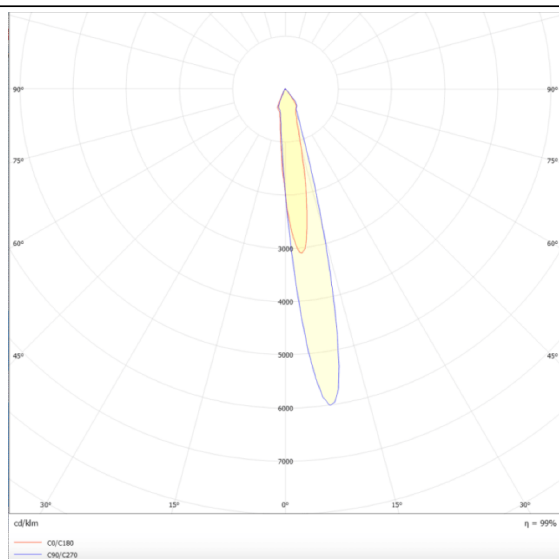

Luxball

Lavov Tracklight from the family Luxball with a power of 30W and an optic of 15 degrees with a total lumen output of 1870 lm and an efficiency of 62,3 lm/W. CCT 3000 Kelvin. Made in Die Cast Aluminum and finished in Black colour.ON-OFF driver.

Item code	86.T008.2311.02
Product type	Indoor
Category	Tracklights
Family	Luxball
Subfamily	Luxball

Pictograms

Scheme

Photometry

Product	
Real power (W)	30
Real luminous flux (Lm)	1870
Luminous efficiency (Lm/W)	62.33
Beam angle (°)	15
Life time (h)	50000h L80B10
IP	20
Electrical class insulation	Class I
Operating temperature	-20 +35
Colour	Black
Chip Brand	Philip
Control gear included	yes
Control gear	ON-OFF
Light source	LED
Type of LED	COB
Colour temperature (K)	3000
Colour consistency (SDCM)	SDCM3
CRI	90