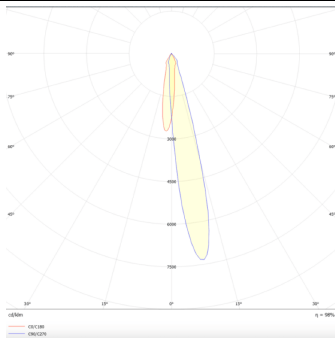

Photometry

Product	
Real power (W)	30
Real luminous flux (Lm)	1870
Luminous efficiency (Lm/W)	62.33
Beam angle (°)	15
Life time (h)	50000h L80B10
IP	20
Electrical class insulation	Class I
Operating temperature	-20 +35
Colour	Black
Chip Brand	Philip
Control gear included	yes
Control gear	DALI
Colour temperature (K)	4000
Colour consistency (SDCM)	SDCM<3
CRI	90