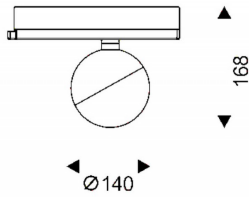

Luxball

Lavov Tracklight from the family Luxball with a power of 30W and an optic of 15 degrees with a total lumen output of 1870 lm and an efficiency of 62,3 lm/W. CCT 4000 Kelvin. Made in Die Cast Aluminum and finished in Black colour.

Item code	86.T008.2413.02
Product type	Indoor
Category	Tracklights
Family	Luxball
Subfamily	Luxball
Pictograms	

Scheme

Photometry

Product	
Real power (W)	30
Real luminous flux (Lm)	1870
Luminous efficiency (Lm/W)	62.33
Beam angle (°)	15
Life time (h)	50000h L80B10
IP	20
Electrical class insulation	Class I
Operating temperature	-20 +35
Colour	Black
Chip Brand	Philip
Control gear included	yes
Control gear	DALI
Colour temperature (K)	4000
Colour consistency (SDCM)	SDCM<3
CRI	90