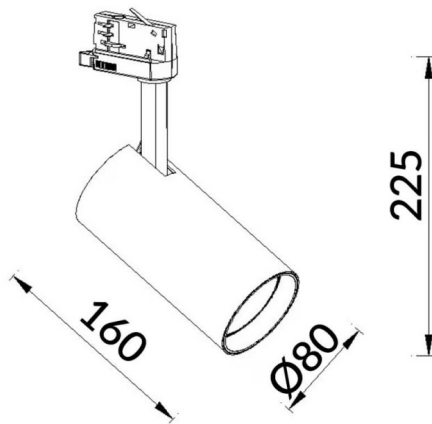

Essential

Lavov tracklight from the family Basic with a power of 30W and a beam angle of 15°. With a real lumen output of 3000lm and an efficiency of 100lm/W. Made in Die cast aluminium and finished in white color. ON-OFF, No-dim.ON-OFF, No-dim driver.

Item code	86.T009.1311.01
Product type	Indoor
Category	Tracklights
Family	Essential
Pictograms	<div style="display: flex; flex-wrap: wrap; gap: 5px;"> <div style="border: 1px solid gray; padding: 2px; font-size: 8px;">220 240 V</div> <div style="border: 1px solid gray; padding: 2px; font-size: 8px;">CRI 80</div> <div style="border: 1px solid gray; padding: 2px; font-size: 8px;">CE</div> <div style="border: 1px solid gray; padding: 2px; font-size: 8px;">Driver INCL</div> <div style="border: 1px solid gray; padding: 2px; font-size: 8px;">On Off</div> <div style="border: 1px solid gray; padding: 2px; font-size: 8px;">IP 20</div> <div style="border: 1px solid gray; padding: 2px; font-size: 8px;">50000h L80B10</div> </div>

Scheme

Product	
Real power (W)	30
Real luminous flux (Lm)	3000lm
Luminous efficiency (Lm/W)	100
Beam angle (&ordm;)	15
Colour	white
Control gear included	YES
Control gear	ON-OFF, No-dim
Light source	LED
Type of LED	COB
Average life time (h)	50000hrs L80 B10
Colour temperature (K)	3000
Colour consistency (SDCM)	SDCM<3
CRI	80