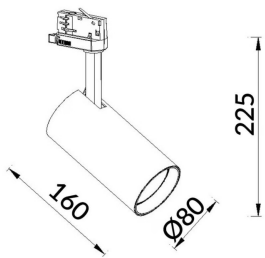

Scheme

Photometry

Essential

Lavov tracklight from the family Basic with a power of 30W and a beam angle of 15°. With a real lumen output of 3000lm and an efficiency of 100lm/W. Made in Die cast aluminium and finished in white color. ON-OFF, No-dim.ON-OFF, No-dim driver.

Item code	86.T009.1311.01
Product type	Indoor
Category	Tracklights
Family	Essential
Pictograms	<div style="display: flex; flex-wrap: wrap; gap: 5px;"> <div style="border: 1px solid gray; padding: 2px; font-size: 8px;">220 240 V</div> <div style="border: 1px solid gray; padding: 2px; font-size: 8px;">CRI 80</div> <div style="border: 1px solid gray; padding: 2px; font-size: 8px;">CE</div> <div style="border: 1px solid gray; padding: 2px; font-size: 8px;">Driver INCL.</div> <div style="border: 1px solid gray; padding: 2px; font-size: 8px;">On Off</div> <div style="border: 1px solid gray; padding: 2px; font-size: 8px;">IP 20</div> <div style="border: 1px solid gray; padding: 2px; font-size: 8px;">50000h L80B10</div> </div>

Product

Real power (W)	30
Real luminous flux (Lm)	3000lm
Luminous efficiency (Lm/W)	100
Beam angle (°)	15
Colour	white
Control gear included	YES
Control gear	ON-OFF, No-dim
Average life time (h)	50000hrs L80 B10
Colour temperature (K)	3000
Colour consistency (SDCM)	SDCM<3
CRI	80