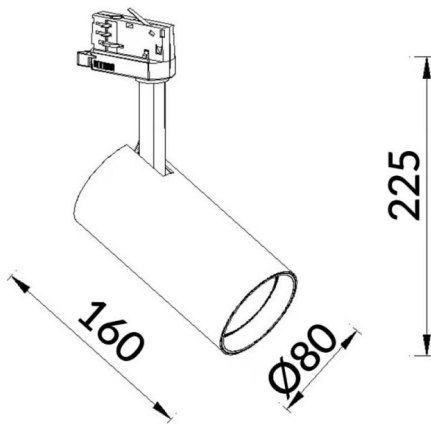

**Essential**

Lavov tracklight from the family Basic with a power of 30W and a beam angle of 15°. With a real lumen output of 3000lm and an efficiency of 100lm/W. Made in Die cast aluminium and finished in white color. ON-OFF, No-dim.ON-OFF, No-dim driver.

<b>Item code</b>	<b>86.T009.1311.01</b>
<b>Product type</b>	<b>Indoor</b>
<b>Category</b>	<b>Tracklights</b>
<b>Family</b>	<b>Essential</b>
<b>Pictograms</b>	<div style="display: flex; flex-wrap: wrap; gap: 5px;"> <div style="border: 1px solid gray; padding: 2px;">220 240 V</div> <div style="border: 1px solid gray; padding: 2px;">CRI 80</div> <div style="border: 1px solid gray; padding: 2px;">CE</div> <div style="border: 1px solid gray; padding: 2px;">Driver INCL</div> <div style="border: 1px solid gray; padding: 2px;">On Off</div> <div style="border: 1px solid gray; padding: 2px;">IP 20</div> <div style="border: 1px solid gray; padding: 2px;">50000h L80B10</div> </div>

**Scheme**

<b>Product</b>	
<b>Real power (W)</b>	<b>30</b>
<b>Real luminous flux (Lm)</b>	<b>3000lm</b>
<b>Luminous efficiency (Lm/W)</b>	<b>100</b>
<b>Beam angle (°)</b>	<b>15</b>
<b>Colour</b>	<b>white</b>
<b>Control gear included</b>	<b>YES</b>
<b>Control gear</b>	<b>ON-OFF, No-dim</b>
<b>Light source</b>	<b>LED</b>
<b>Type of LED</b>	<b>COB</b>
<b>Average life time (h)</b>	<b>50000hrs L80 B10</b>
<b>Colour temperature (K)</b>	<b>3000</b>
<b>Colour consistency (SDCM)</b>	<b>SDCM3</b>
<b>CRI</b>	<b>80</b>

**Photometry**