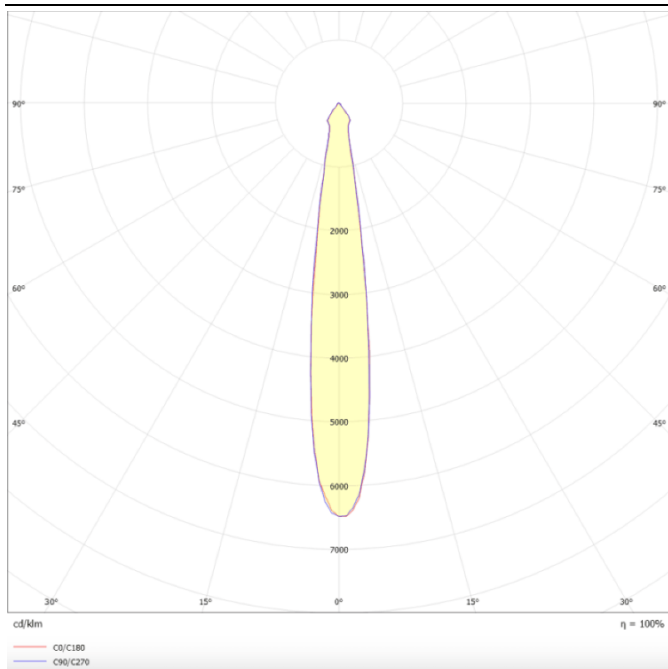

Scheme

Photometry

Essential

Lavov tracklight from the family Basic with a power of 30W and a beam angle of 15°. With a real lumen output of 3000lm and an efficiency of 100lm/W. Made in Die cast aluminium and finished in white color. ON-OFF, No-dim.ON-OFF, No-dim driver.

Item code	86.T009.1311.01
Product type	Indoor
Category	Tracklights
Family	Essential
Pictograms	<div style="display: flex; flex-wrap: wrap; gap: 5px;"> <div style="border: 1px solid gray; padding: 2px; font-size: 8px;">220 240 V</div> <div style="border: 1px solid gray; padding: 2px; font-size: 8px;">CRI 80</div> <div style="border: 1px solid gray; padding: 2px; font-size: 8px;">CE</div> <div style="border: 1px solid gray; padding: 2px; font-size: 8px;">Driver INCL.</div> <div style="border: 1px solid gray; padding: 2px; font-size: 8px;">On Off</div> <div style="border: 1px solid gray; padding: 2px; font-size: 8px;">IP 20</div> <div style="border: 1px solid gray; padding: 2px; font-size: 8px;">50000h L80B10</div> </div>

Product

Real power (W)	30
Real luminous flux (Lm)	3000lm
Luminous efficiency (Lm/W)	100
Beam angle (°)	15
Colour	white
Control gear included	YES
Control gear	ON-OFF, No-dim
Average life time (h)	50000hrs L80 B10
Colour temperature (K)	3000
Colour consistency (SDCM)	SDCM<3
CRI	80