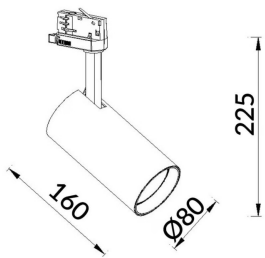

Scheme

Photometry

Essential

Lavov tracklight from the family Basic with a power of 30W and a beam angle of 15°. With a real lumen output of 3000lm and an efficiency of 100lm/W. Made in Die cast aluminium and finished in white color. ON-OFF, No-dim.ON-OFF, No-dim driver.

Item code	86.T009.1311.01
Product type	Indoor
Category	Tracklights
Family	Essential
Pictograms	<div style="display: flex; flex-wrap: wrap; gap: 5px;"> <div style="border: 1px solid gray; padding: 2px; margin: 2px;">220 240 V</div> <div style="border: 1px solid gray; padding: 2px; margin: 2px;">CRI 80</div> <div style="border: 1px solid gray; padding: 2px; margin: 2px;">CE</div> <div style="border: 1px solid gray; padding: 2px; margin: 2px;">Driver INCL.</div> <div style="border: 1px solid gray; padding: 2px; margin: 2px;">On Off</div> <div style="border: 1px solid gray; padding: 2px; margin: 2px;">IP 20</div> <div style="border: 1px solid gray; padding: 2px; margin: 2px;">50000h L80B10</div> </div>

Product

Real power (W)	30
Real luminous flux (Lm)	3000lm
Luminous efficiency (Lm/W)	100
Beam angle (°)	15
Colour	white
Control gear included	YES
Control gear	ON-OFF, No-dim
Average life time (h)	50000hrs L80 B10
Colour temperature (K)	3000
Colour consistency (SDCM)	SDCM<3
CRI	80