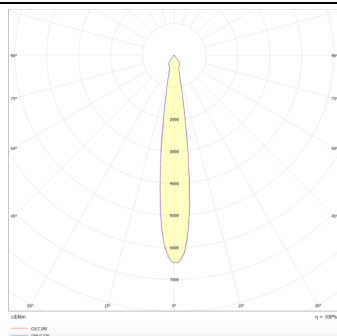

Scheme

Photometry

Essential

Lavov tracklight from the family Basic with a power of 30W and a beam angle of 15°. With a real lumen output of 3000lm and an efficiency of 100lm/W. Made in Die cast aluminium and finished in white color. ON-OFF, No-dim.ON-OFF, No-dim driver.

Product

Real power (W)	30
Real luminous flux (Lm)	3000lm
Luminous efficiency (Lm/W)	100
Beam angle (°)	15
Colour	white
Control gear included	YES
Control gear	ON-OFF, No-dim
Average life time (h)	50000hrs L80 B10
Colour temperature (K)	3000
Colour consistency (SDCM)	SDCM<3
CRI	80