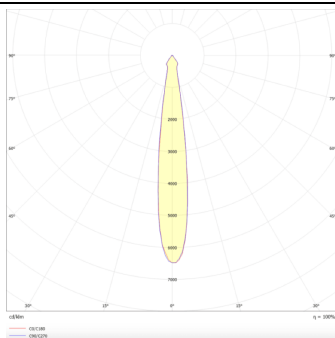

Scheme

Photometry

Essential

Lavov tracklight from the family Basic with a power of 30W and a beam angle of 15°. With a real lumen output of 3000lm and an efficiency of 100lm/W. Made in Die cast aluminium and finished in white color. ON-OFF, No-dim.ON-OFF, No-dim driver.

Product

Real power (W)	30
Real luminous flux (Lm)	3000lm
Luminous efficiency (Lm/W)	100
Beam angle (°)	15
Colour	white
Control gear included	YES
Control gear	ON-OFF, No-dim
Average life time (h)	50000hrs L80 B10
Colour temperature (K)	3000
Colour consistency (SDCM)	SDCM<3
CRI	80