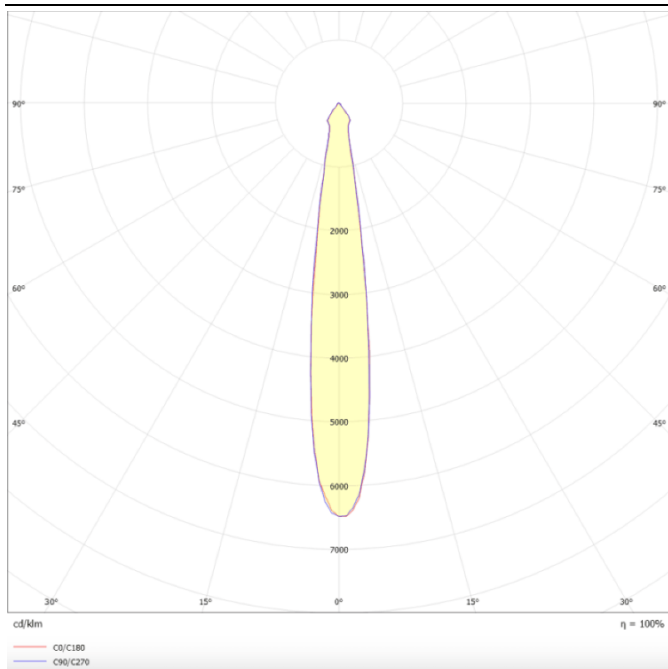

Scheme

Photometry

Essential

Lavov tracklight from the family Basic with a power of 30W and a beam angle of 15°. With a real lumen output of 3000lm and an efficiency of 100lm/W. Made in Die cast aluminium and finished in white color. ON-OFF, No-dim.ON-OFF, No-dim driver.

Product

Real power (W)	30
Real luminous flux (Lm)	3000lm
Luminous efficiency (Lm/W)	100
Beam angle (°)	15
Colour	white
Control gear included	YES
Control gear	ON-OFF, No-dim
Average life time (h)	50000hrs L80 B10
Colour temperature (K)	3000
Colour consistency (SDCM)	SDCM<3
CRI	80