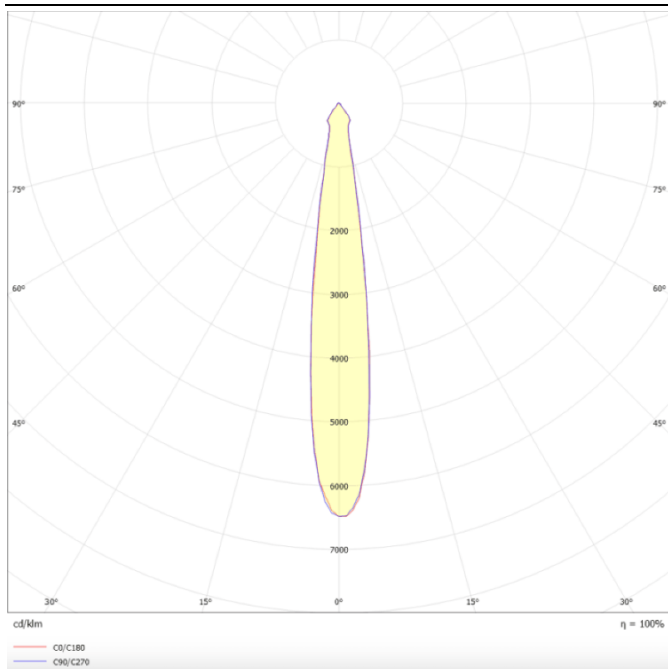

---

**Scheme**

---

---

**Photometry**

---

## Essential

Lavov tracklight from the family Basic with a power of 30W and a beam angle of 15°. With a real lumen output of 3000lm and an efficiency of 100lm/W. Made in Die cast aluminium and finished in white color. ON-OFF, No-dim.ON-OFF, No-dim driver.

## Product

<b>Real power (W)</b>	<b>30</b>
<b>Real luminous flux (Lm)</b>	<b>3000lm</b>
<b>Luminous efficiency (Lm/W)</b>	<b>100</b>
<b>Beam angle (°)</b>	<b>15</b>
<b>Colour</b>	<b>white</b>
<b>Control gear included</b>	<b>YES</b>
<b>Control gear</b>	<b>ON-OFF, No-dim</b>
<b>Average life time (h)</b>	<b>50000hrs L80 B10</b>
<b>Colour temperature (K)</b>	<b>3000</b>
<b>Colour consistency (SDCM)</b>	<b>SDCM&lt;3</b>
<b>CRI</b>	<b>80</b>