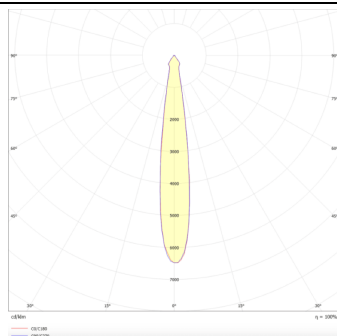

---

**Scheme**

---

---

**Photometry**

---

## Essential

Lavov tracklight from the family Basic with a power of 30W and a beam angle of 15°. With a real lumen output of 3000lm and an efficiency of 100lm/W. Made in Die cast aluminium and finished in white color. ON-OFF, No-dim.ON-OFF, No-dim driver.

## Product

<b>Real power (W)</b>	<b>30</b>
<b>Real luminous flux (Lm)</b>	<b>3000lm</b>
<b>Luminous efficiency (Lm/W)</b>	<b>100</b>
<b>Beam angle (°)</b>	<b>15</b>
<b>Colour</b>	<b>white</b>
<b>Control gear included</b>	<b>YES</b>
<b>Control gear</b>	<b>ON-OFF, No-dim</b>
<b>Average life time (h)</b>	<b>50000hrs L80 B10</b>
<b>Colour temperature (K)</b>	<b>3000</b>
<b>Colour consistency (SDCM)</b>	<b>SDCM&lt;3</b>
<b>CRI</b>	<b>80</b>