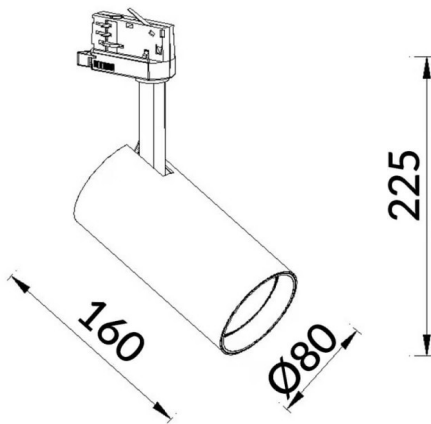

Essential

Lavov tracklight from the family Basic with a power of 30W and a beam angle of 15°. With a real lumen output of 3000lm and an efficiency of 100lm/W. Made in Die cast aluminium and finished in white color. ON-OFF, No-dim.ON-OFF, No-dim driver.

Item code	86.T009.1311.01
Product type	Indoor
Category	Tracklights
Family	Essential

Pictograms	220 240 V	CRI 80	CE	Driver INCL.	On Off
	IP 20	50000h L80B10			

Product	
Real power (W)	30
Real luminous flux (Lm)	3000lm
Luminous efficiency (Lm/W)	100
Beam angle (&ordm;)	15
Colour	white
Control gear included	YES
Control gear	ON-OFF, No-dim
Average life time (h)	50000hrs L80 B10
Colour temperature (K)	3000
Colour consistency (SDCM)	SDCM<3
CRI	80

Scheme

Photometry