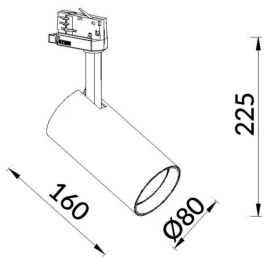

---

**Scheme**

---

---

**Photometry**

---

## Essential

Lavov tracklight from the family Basic with a power of 30W and a beam angle of 15°. With a real lumen output of 3000lm and an efficiency of 100lm/W. Made in Die cast aluminium and finished in white color. ON-OFF, No-dim.ON-OFF, No-dim driver.

<b>Item code</b>	<b>86.T009.1311.01</b>
<b>Product type</b>	<b>Indoor</b>
<b>Category</b>	<b>Tracklights</b>
<b>Family</b>	<b>Essential</b>
<b>Pictograms</b>	<div style="display: flex; flex-wrap: wrap; gap: 5px;"> <div style="border: 1px solid gray; padding: 2px; margin: 2px;">220 240 V</div> <div style="border: 1px solid gray; padding: 2px; margin: 2px;">CRI 80</div> <div style="border: 1px solid gray; padding: 2px; margin: 2px;">CE</div> <div style="border: 1px solid gray; padding: 2px; margin: 2px;">Driver INCL.</div> <div style="border: 1px solid gray; padding: 2px; margin: 2px;">On Off</div> <div style="border: 1px solid gray; padding: 2px; margin: 2px;">IP 20</div> <div style="border: 1px solid gray; padding: 2px; margin: 2px;">50000h L80B10</div> </div>

## Product

<b>Real power (W)</b>	<b>30</b>
<b>Real luminous flux (Lm)</b>	<b>3000lm</b>
<b>Luminous efficiency (Lm/W)</b>	<b>100</b>
<b>Beam angle (°)</b>	<b>15</b>
<b>Colour</b>	<b>white</b>
<b>Control gear included</b>	<b>YES</b>
<b>Control gear</b>	<b>ON-OFF, No-dim</b>
<b>Average life time (h)</b>	<b>50000hrs L80 B10</b>
<b>Colour temperature (K)</b>	<b>3000</b>
<b>Colour consistency (SDCM)</b>	<b>SDCM&lt;3</b>
<b>CRI</b>	<b>80</b>