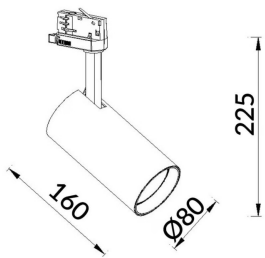

---

**Scheme**

---

---

**Photometry**

---

## Essential

Lavov tracklight from the family Basic with a power of 30W and a beam angle of 15°. With a real lumen output of 3000lm and an efficiency of 100lm/W. Made in Die cast aluminium and finished in white color. ON-OFF, No-dim.ON-OFF, No-dim driver.

### Pictograms

<b>Product</b>	
<b>Real power (W)</b>	<b>30</b>
<b>Real luminous flux (Lm)</b>	<b>3000lm</b>
<b>Luminous efficiency (Lm/W)</b>	<b>100</b>
<b>Beam angle (°)</b>	<b>15</b>
<b>Colour</b>	<b>white</b>
<b>Control gear included</b>	<b>YES</b>
<b>Control gear</b>	<b>ON-OFF, No-dim</b>
<b>Average life time (h)</b>	<b>50000hrs L80 B10</b>
<b>Colour temperature (K)</b>	<b>3000</b>
<b>Colour consistency (SDCM)</b>	<b>SDCM&lt;3</b>
<b>CRI</b>	<b>80</b>