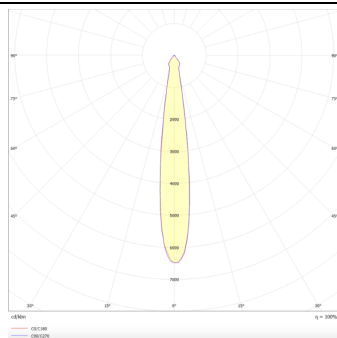

---

**Scheme**

---

---

**Photometry**

---

## Essential

Lavov tracklight from the family Basic with a power of 30W and a beam angle of 15°. With a real lumen output of 3000lm and an efficiency of 100lm/W. Made in Die cast aluminium and finished in white color. ON-OFF, No-dim.ON-OFF, No-dim driver.

### Pictograms

<b>Product</b>	
<b>Real power (W)</b>	<b>30</b>
<b>Real luminous flux (Lm)</b>	<b>3000lm</b>
<b>Luminous efficiency (Lm/W)</b>	<b>100</b>
<b>Beam angle (°)</b>	<b>15</b>
<b>Colour</b>	<b>white</b>
<b>Control gear included</b>	<b>YES</b>
<b>Control gear</b>	<b>ON-OFF, No-dim</b>
<b>Average life time (h)</b>	<b>50000hrs L80 B10</b>
<b>Colour temperature (K)</b>	<b>3000</b>
<b>Colour consistency (SDCM)</b>	<b>SDCM&lt;3</b>
<b>CRI</b>	<b>80</b>