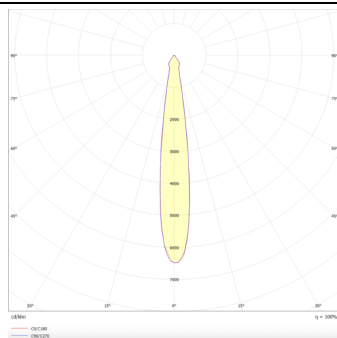

Scheme

Photometry

Essential

Lavov tracklight from the family Basic with a power of 30W and a beam angle of 15°. With a real lumen output of 3000lm and an efficiency of 100lm/W. Made in Die cast aluminium and finished in white color. ON-OFF, No-dim.ON-OFF, No-dim driver.

IP	50000h L80B10
IP	20

Product	
Real power (W)	30
Real luminous flux (Lm)	3000lm
Luminous efficiency (Lm/W)	100
Beam angle (°)	15
Colour	white
Control gear included	YES
Control gear	ON-OFF, No-dim
Average life time (h)	50000hrs L80 B10
Colour temperature (K)	3000
Colour consistency (SDCM)	SDCM<3
CRI	80