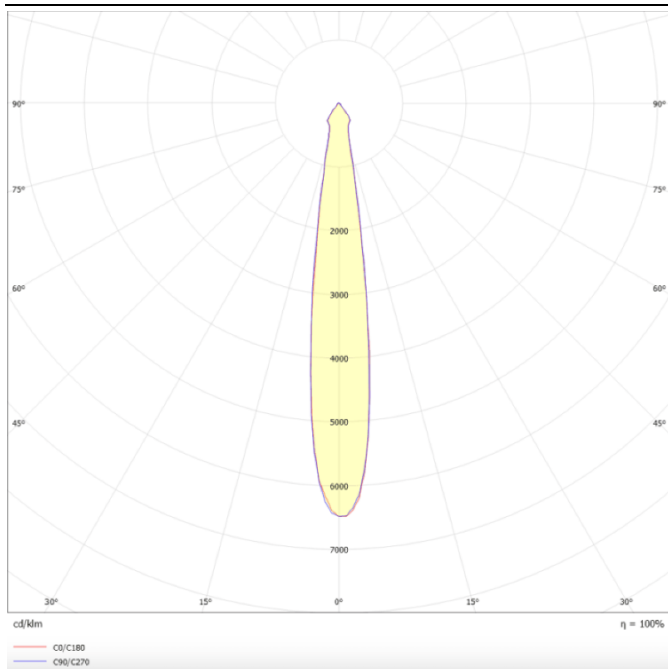

Scheme

Photometry

Essential

Lavov tracklight from the family Basic with a power of 30W and a beam angle of 15°. With a real lumen output of 3000lm and an efficiency of 100lm/W. Made in Die cast aluminium and finished in white color. ON-OFF, No-dim.ON-OFF, No-dim driver.

IP	50000h L80B10
IP	20

Product	
Real power (W)	30
Real luminous flux (Lm)	3000lm
Luminous efficiency (Lm/W)	100
Beam angle (°)	15
Colour	white
Control gear included	YES
Control gear	ON-OFF, No-dim
Average life time (h)	50000hrs L80 B10
Colour temperature (K)	3000
Colour consistency (SDCM)	SDCM<3
CRI	80