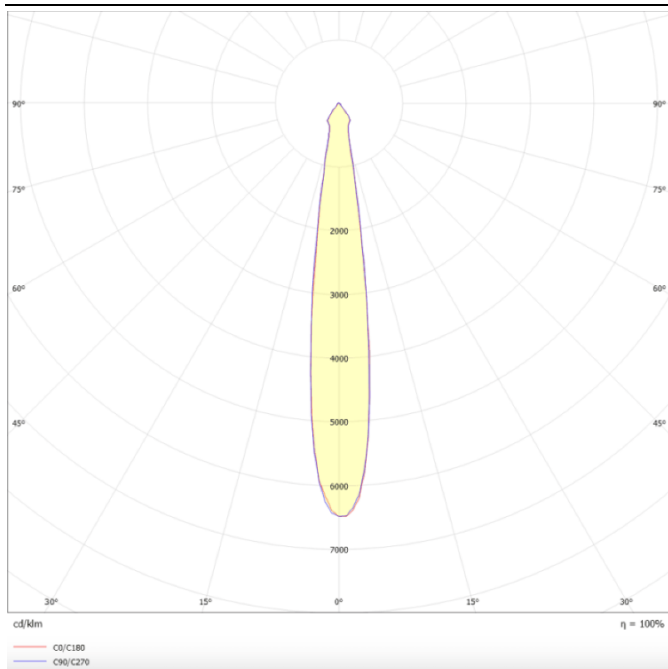

---

**Scheme**

---

---

**Photometry**

---

## Essential

Lavov tracklight from the family Basic with a power of 30W and a beam angle of 15°. With a real lumen output of 3000lm and an efficiency of 100lm/W. Made in Die cast aluminium and finished in white color. ON-OFF, No-dim.ON-OFF, No-dim driver.

### Pictograms

<b>Product</b>	
<b>Real power (W)</b>	<b>30</b>
<b>Real luminous flux (Lm)</b>	<b>3000lm</b>
<b>Luminous efficiency (Lm/W)</b>	<b>100</b>
<b>Beam angle (°)</b>	<b>15</b>
<b>Colour</b>	<b>white</b>
<b>Control gear included</b>	<b>YES</b>
<b>Control gear</b>	<b>ON-OFF, No-dim</b>
<b>Average life time (h)</b>	<b>50000hrs L80 B10</b>
<b>Colour temperature (K)</b>	<b>3000</b>
<b>Colour consistency (SDCM)</b>	<b>SDCM&lt;3</b>
<b>CRI</b>	<b>80</b>