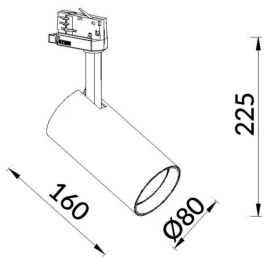

Scheme

Photometry

Essential

Lavov tracklight from the family Basic with a power of 30W and a beam angle of 15°. With a real lumen output of 3000lm and an efficiency of 100lm/W. Made in Die cast aluminium and finished in white color. ON-OFF, No-dim.ON-OFF, No-dim driver.

Item code	86.T009.1311.01
Product type	Indoor
Category	Tracklights
Family	Essential
Subfamily	Essential
Pictograms	<div style="display: flex; gap: 5px;"> <div style="border: 1px solid gray; padding: 2px;">220 240 V</div> <div style="border: 1px solid gray; padding: 2px;">CRI 80</div> <div style="border: 1px solid gray; padding: 2px;">CE</div> <div style="border: 1px solid gray; padding: 2px;">Driver INCL.</div> <div style="border: 1px solid gray; padding: 2px;">On Off</div> </div>

IP	50000h L80B10
IP	20

Product	
Real power (W)	30
Real luminous flux (Lm)	3000lm
Luminous efficiency (Lm/W)	100
Beam angle (°)	15
Colour	white
Control gear included	YES
Control gear	ON-OFF, No-dim
Average life time (h)	50000hrs L80 B10
Colour temperature (K)	3000
Colour consistency (SDCM)	SDCM<3
CRI	80