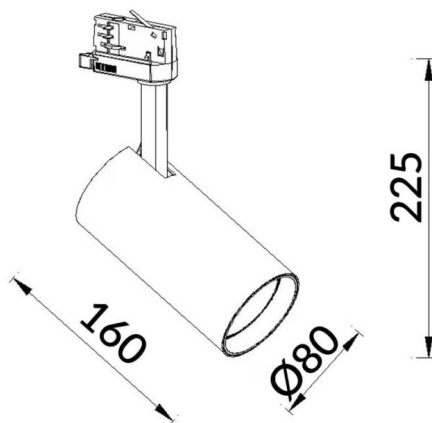

Essential

Lavov tracklight from the family Basic with a power of 30W and a beam angle of 15°. With a real lumen output of 3000lm and an efficiency of 100lm/W. Made in Die cast aluminium and finished in black color. ON-OFF, No-dim.ON-OFF, No-dim driver.

Item code	86.T009.1311.02
Product type	Indoor
Category	Tracklights
Family	Essential
Pictograms	<div style="display: flex; flex-wrap: wrap; gap: 5px;"> <div style="border: 1px solid black; padding: 2px; font-size: 8px;">220 240 V</div> <div style="border: 1px solid black; padding: 2px; font-size: 8px;">CRI 80</div> <div style="border: 1px solid black; padding: 2px; font-size: 8px;">CE</div> <div style="border: 1px solid black; padding: 2px; font-size: 8px;">Driver INCL</div> <div style="border: 1px solid black; padding: 2px; font-size: 8px;">On Off</div> <div style="border: 1px solid black; padding: 2px; font-size: 8px;">IP 20</div> <div style="border: 1px solid black; padding: 2px; font-size: 8px;">50000h L80B10</div> </div>

Scheme

Product	
Real power (W)	30
Real luminous flux (Lm)	3000lm
Luminous efficiency (Lm/W)	100
Beam angle (°)	15
Colour	black
Control gear included	YES
Control gear	ON-OFF, No-dim
Light source	LED
Type of LED	COB
Average life time (h)	50000hrs L80 B10
Colour temperature (K)	3000
Colour consistency (SDCM)	SDCM3
CRI	80