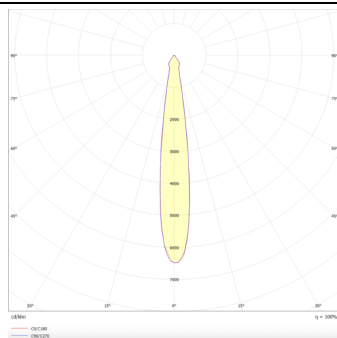

Scheme

Photometry

Essential

Lavov tracklight from the family Basic with a power of 30W and a beam angle of 15°. With a real lumen output of 3000lm and an efficiency of 100lm/W. Made in Die cast aluminium and finished in black color. ON-OFF, No-dim.ON-OFF, No-dim driver.

Product	
Real power (W)	30
Real luminous flux (Lm)	3000lm
Luminous efficiency (Lm/W)	100
Beam angle (°)	15
Colour	black
Control gear included	YES
Control gear	ON-OFF, No-dim
Average life time (h)	50000hrs L80 B10
Colour temperature (K)	3000
Colour consistency (SDCM)	SDCM<3
CRI	80