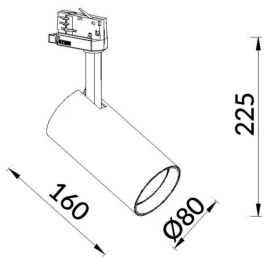

Scheme

Photometry

Essential

Lavov tracklight from the family Basic with a power of 30W and a beam angle of 15°. With a real lumen output of 3000lm and an efficiency of 100lm/W. Made in Die cast aluminium and finished in black color. ON-OFF, No-dim.ON-OFF, No-dim driver.

Item code	86.T009.1311.02
Product type	Indoor
Category	Tracklights
Family	Essential
Pictograms	<div style="display: flex; flex-wrap: wrap; gap: 5px;"> <div style="border: 1px solid gray; padding: 2px; margin: 2px;">220 240 V</div> <div style="border: 1px solid gray; padding: 2px; margin: 2px;">CRI 80</div> <div style="border: 1px solid gray; padding: 2px; margin: 2px;">CE</div> <div style="border: 1px solid gray; padding: 2px; margin: 2px;">Driver INCL.</div> <div style="border: 1px solid gray; padding: 2px; margin: 2px;">On Off</div> <div style="border: 1px solid gray; padding: 2px; margin: 2px;">IP 20</div> <div style="border: 1px solid gray; padding: 2px; margin: 2px;">50000h L80B10</div> </div>

Product	
Real power (W)	30
Real luminous flux (Lm)	3000lm
Luminous efficiency (Lm/W)	100
Beam angle (°)	15
Colour	black
Control gear included	YES
Control gear	ON-OFF, No-dim
Average life time (h)	50000hrs L80 B10
Colour temperature (K)	3000
Colour consistency (SDCM)	SDCM<3
CRI	80