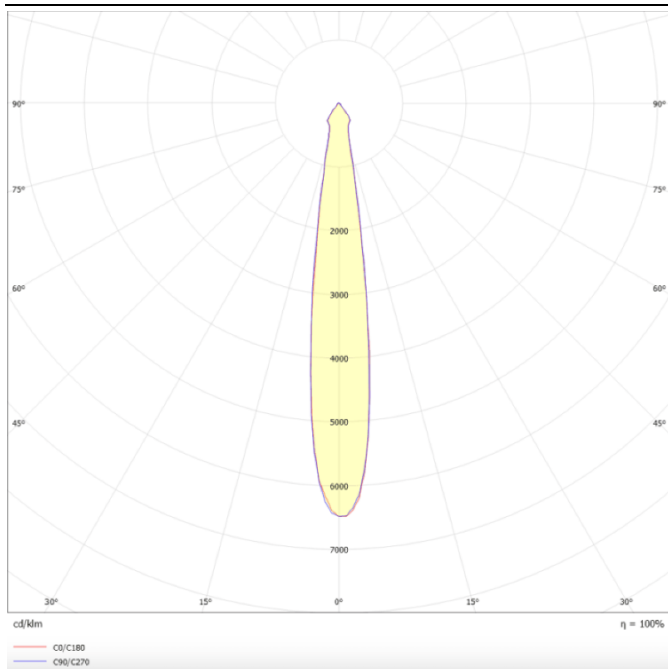

Scheme

Photometry

Essential

Lavov tracklight from the family Basic with a power of 30W and a beam angle of 15°. With a real lumen output of 3000lm and an efficiency of 100lm/W. Made in Die cast aluminium and finished in black color. ON-OFF, No-dim.ON-OFF, No-dim driver.

Product	
Real power (W)	30
Real luminous flux (Lm)	3000lm
Luminous efficiency (Lm/W)	100
Beam angle (°)	15
Colour	black
Control gear included	YES
Control gear	ON-OFF, No-dim
Average life time (h)	50000hrs L80 B10
Colour temperature (K)	3000
Colour consistency (SDCM)	SDCM<3
CRI	80