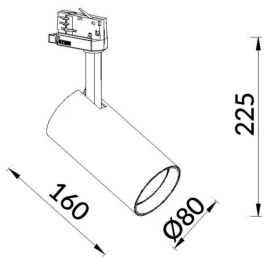

Scheme

Photometry

Essential

Lavov tracklight from the family Basic with a power of 30W and a beam angle of 15°. With a real lumen output of 3000lm and an efficiency of 100lm/W. Made in Die cast aluminium and finished in black color. ON-OFF, No-dim.ON-OFF, No-dim driver.

Item code	86.T009.1311.02
Product type	Indoor
Category	Tracklights
Family	Essential
Pictograms	<div style="display: flex; flex-wrap: wrap; gap: 5px;"> <div style="border: 1px solid gray; padding: 2px; font-size: 8px;">220 240 V</div> <div style="border: 1px solid gray; padding: 2px; font-size: 8px;">CRI 80</div> <div style="border: 1px solid gray; padding: 2px; font-size: 8px;">CE</div> <div style="border: 1px solid gray; padding: 2px; font-size: 8px;">Driver INCL.</div> <div style="border: 1px solid gray; padding: 2px; font-size: 8px;">On Off</div> <div style="border: 1px solid gray; padding: 2px; font-size: 8px;">IP 20</div> <div style="border: 1px solid gray; padding: 2px; font-size: 8px;">50000h L80B10</div> </div>

Product

Real power (W)	30
Real luminous flux (Lm)	3000lm
Luminous efficiency (Lm/W)	100
Beam angle (°)	15
Colour	black
Control gear included	YES
Control gear	ON-OFF, No-dim
Average life time (h)	50000hrs L80 B10
Colour temperature (K)	3000
Colour consistency (SDCM)	SDCM<3
CRI	80