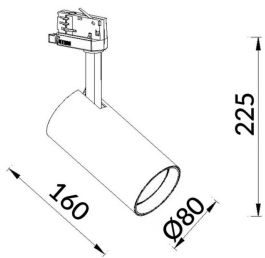

Scheme

Photometry

Essential

Lavov tracklight from the family Basic with a power of 30W and a beam angle of 15°. With a real lumen output of 3000lm and an efficiency of 100lm/W. Made in Die cast aluminium and finished in black color. ON-OFF, No-dim.ON-OFF, No-dim driver.

Item code	86.T009.1311.02
Product type	Indoor
Category	Tracklights
Family	Essential
Pictograms	<div style="display: flex; flex-wrap: wrap; gap: 5px;"> <div style="border: 1px solid gray; padding: 2px;">220 240 V</div> <div style="border: 1px solid gray; padding: 2px;">CRI 80</div> <div style="border: 1px solid gray; padding: 2px;">CE</div> <div style="border: 1px solid gray; padding: 2px;">Driver INCL.</div> <div style="border: 1px solid gray; padding: 2px;">On Off</div> <div style="border: 1px solid gray; padding: 2px;">IP 20</div> <div style="border: 1px solid gray; padding: 2px;">50000h L80B10</div> </div>

Product

Real power (W)	30
Real luminous flux (Lm)	3000lm
Luminous efficiency (Lm/W)	100
Beam angle (°)	15
Colour	black
Control gear included	YES
Control gear	ON-OFF, No-dim
Average life time (h)	50000hrs L80 B10
Colour temperature (K)	3000
Colour consistency (SDCM)	SDCM<3
CRI	80