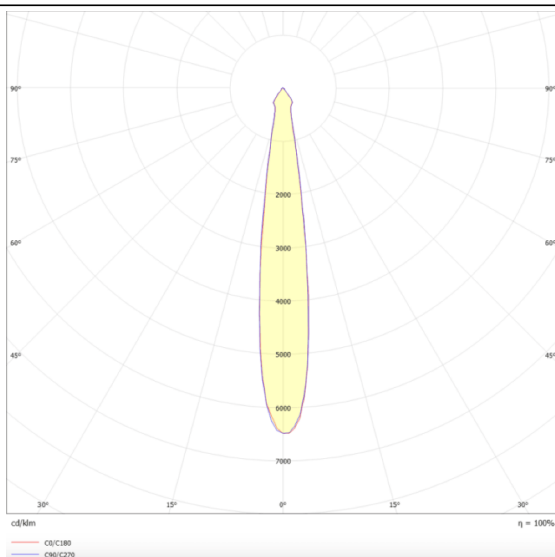

Essential

Lavov tracklight from the family Basic with a power of 30W and a beam angle of 15°. With a real lumen output of 3000lm and an efficiency of 100lm/W. Made in Die cast aluminium and finished in black color. ON-OFF, No-dim.ON-OFF, No-dim driver.

Scheme

Photometry

Product	
Real power (W)	30
Real luminous flux (Lm)	3000lm
Luminous efficiency (Lm/W)	100
Beam angle (&ordm;)	15
Colour	black
Control gear included	YES
Control gear	ON-OFF, No-dim
Average life time (h)	50000hrs L80 B10
Colour temperature (K)	3000
Colour consistency (SDCM)	SDCM<3
CRI	80