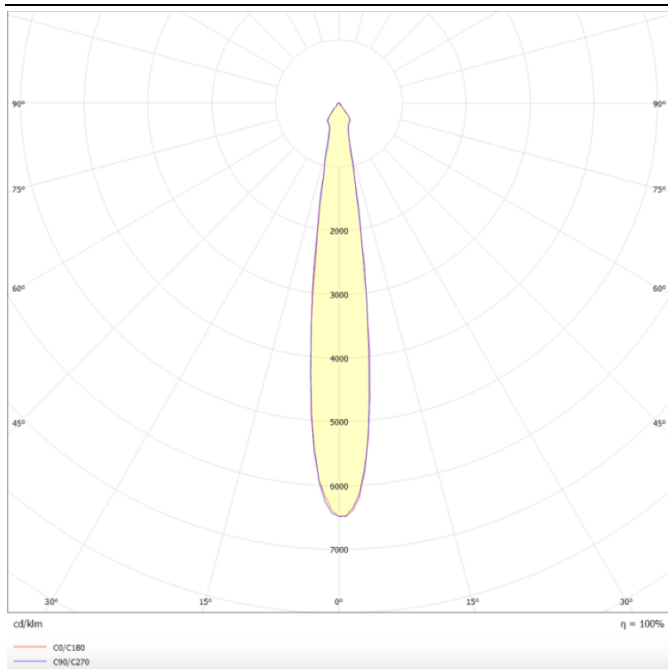

Scheme

Photometry

Essential

Lavov tracklight from the family Basic with a power of 30W and a beam angle of 15°. With a real lumen output of 3000lm and an efficiency of 100lm/W. Made in Die cast aluminium and finished in black color. ON-OFF, No-dim.ON-OFF, No-dim driver.

Product

Real power (W)	30
Real luminous flux (Lm)	3000lm
Luminous efficiency (Lm/W)	100
Beam angle (°)	15
Colour	black
Control gear included	YES
Control gear	ON-OFF, No-dim
Average life time (h)	50000hrs L80 B10
Colour temperature (K)	3000
Colour consistency (SDCM)	SDCM<3
CRI	80