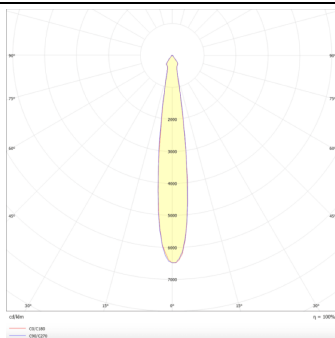

Scheme

Photometry

Essential

Lavov tracklight from the family Basic with a power of 30W and a beam angle of 15°. With a real lumen output of 3000lm and an efficiency of 100lm/W. Made in Die cast aluminium and finished in black color. ON-OFF, No-dim.ON-OFF, No-dim driver.

Product

Real power (W)	30
Real luminous flux (Lm)	3000lm
Luminous efficiency (Lm/W)	100
Beam angle (°)	15
Colour	black
Control gear included	YES
Control gear	ON-OFF, No-dim
Average life time (h)	50000hrs L80 B10
Colour temperature (K)	3000
Colour consistency (SDCM)	SDCM<3
CRI	80