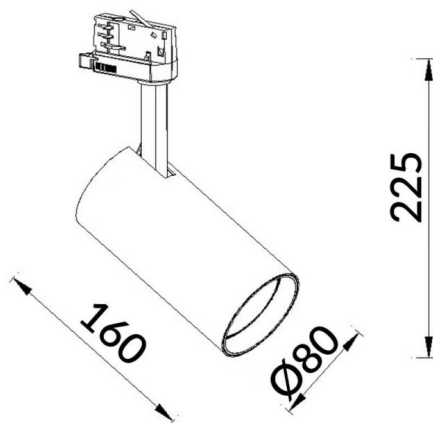

Essential

Lavov tracklight from the family Basic with a power of 30W and a beam angle of 15°. With a real lumen output of 3000lm and an efficiency of 100lm/W. Made in Die cast aluminium and finished in black color. ON-OFF, No-dim.ON-OFF, No-dim driver.

Item code	86.T009.1311.02
Product type	Indoor
Category	Tracklights
Family	Essential
Pictograms	<div style="display: flex; flex-wrap: wrap; gap: 5px;"> <div style="border: 1px solid black; padding: 2px;">220 240 V</div> <div style="border: 1px solid black; padding: 2px;">CRI 80</div> <div style="border: 1px solid black; padding: 2px;">CE</div> <div style="border: 1px solid black; padding: 2px;">Driver INCL.</div> <div style="border: 1px solid black; padding: 2px;">On Off</div> <div style="border: 1px solid black; padding: 2px;">IP 20</div> <div style="border: 1px solid black; padding: 2px;">50000h L80B10</div> </div>

Scheme

Photometry

Product	
Real power (W)	30
Real luminous flux (Lm)	3000lm
Luminous efficiency (Lm/W)	100
Beam angle (&ordm;)	15
Colour	black
Control gear included	YES
Control gear	ON-OFF, No-dim
Average life time (h)	50000hrs L80 B10
Colour temperature (K)	3000
Colour consistency (SDCM)	SDCM<3
CRI	80