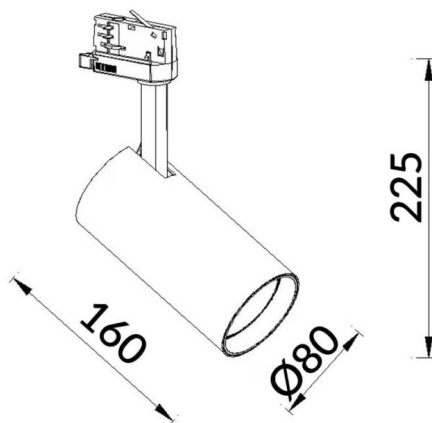

### Essential

Lavov tracklight from the family Basic with a power of 30W and a beam angle of 15°. With a real lumen output of 3000lm and an efficiency of 100lm/W. Made in Die cast aluminium and finished in black color. ON-OFF, No-dim.ON-OFF, No-dim driver.

<b>Item code</b>	<b>86.T009.1311.02</b>
<b>Product type</b>	<b>Indoor</b>
<b>Category</b>	<b>Tracklights</b>
<b>Family</b>	<b>Essential</b>
<b>Pictograms</b>	<div style="display: flex; flex-wrap: wrap; gap: 5px;"> <div style="border: 1px solid black; padding: 2px;">220 240 V</div> <div style="border: 1px solid black; padding: 2px;">CRI 80</div> <div style="border: 1px solid black; padding: 2px;">CE</div> <div style="border: 1px solid black; padding: 2px;">Driver INCL</div> <div style="border: 1px solid black; padding: 2px;">On Off</div> <div style="border: 1px solid black; padding: 2px;">IP 20</div> <div style="border: 1px solid black; padding: 2px;">50000h L80B10</div> </div>

### Scheme

<b>Product</b>	
<b>Real power (W)</b>	<b>30</b>
<b>Real luminous flux (Lm)</b>	<b>3000lm</b>
<b>Luminous efficiency (Lm/W)</b>	<b>100</b>
<b>Beam angle (°)</b>	<b>15</b>
<b>Colour</b>	<b>black</b>
<b>Control gear included</b>	<b>YES</b>
<b>Control gear</b>	<b>ON-OFF, No-dim</b>
<b>Light source</b>	<b>LED</b>
<b>Type of LED</b>	<b>COB</b>
<b>Average life time (h)</b>	<b>50000hrs L80 B10</b>
<b>Colour temperature (K)</b>	<b>3000</b>
<b>Colour consistency (SDCM)</b>	<b>SDCM3</b>
<b>CRI</b>	<b>80</b>