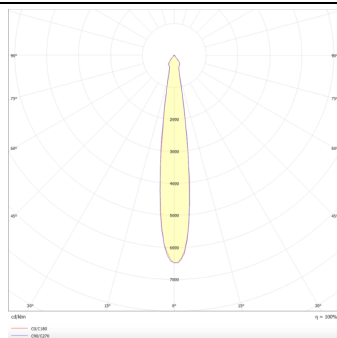

Scheme

Photometry

Essential

Lavov tracklight from the family Basic with a power of 30W and a beam angle of 15°. With a real lumen output of 3000lm and an efficiency of 100lm/W. Made in Die cast aluminium and finished in black color. ON-OFF, No-dim.ON-OFF, No-dim driver.

Item code	86.T009.1311.02
Product type	Indoor
Category	Tracklights
Family	Essential
Subfamily	Essential

Pictograms

Product	
Real power (W)	30
Real luminous flux (Lm)	3000lm
Luminous efficiency (Lm/W)	100
Beam angle (°)	15
Colour	black
Control gear included	YES
Control gear	ON-OFF, No-dim
Average life time (h)	50000hrs L80 B10
Colour temperature (K)	3000
Colour consistency (SDCM)	SDCM<3
CRI	80