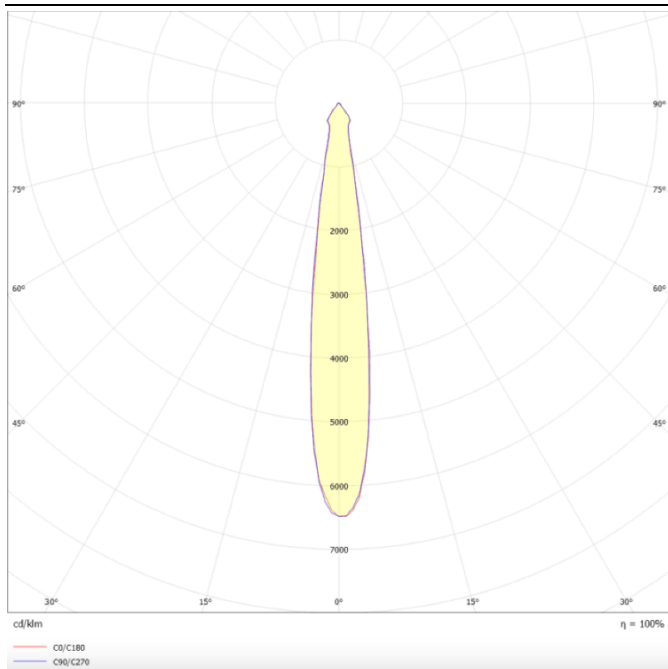

Scheme

Photometry

Essential

Lavov tracklight from the family Basic with a power of 30W and a beam angle of 15°. With a real lumen output of 3000lm and an efficiency of 100lm/W. Made in Die cast aluminium and finished in black color. ON-OFF, No-dim.ON-OFF, No-dim driver.

Item code	86.T009.1311.02
Product type	Indoor
Category	Tracklights
Family	Essential
Subfamily	Essential

Pictograms

Product	
Real power (W)	30
Real luminous flux (Lm)	3000lm
Luminous efficiency (Lm/W)	100
Beam angle (°)	15
Colour	black
Control gear included	YES
Control gear	ON-OFF, No-dim
Average life time (h)	50000hrs L80 B10
Colour temperature (K)	3000
Colour consistency (SDCM)	SDCM<3
CRI	80