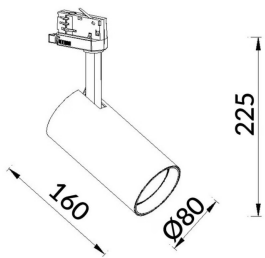

Scheme

Photometry

Essential

Lavov tracklight from the family Basic with a power of 30W and a beam angle of 15°. With a real lumen output of 3000lm and an efficiency of 100lm/W. Made in Die cast aluminium and finished in black color. ON-OFF, No-dim.ON-OFF, No-dim driver.

Item code	86.T009.1311.02
Product type	Indoor
Category	Tracklights
Family	Essential
Subfamily	Essential

Pictograms

Product	
Real power (W)	30
Real luminous flux (Lm)	3000lm
Luminous efficiency (Lm/W)	100
Beam angle (°)	15
Colour	black
Control gear included	YES
Control gear	ON-OFF, No-dim
Average life time (h)	50000hrs L80 B10
Colour temperature (K)	3000
Colour consistency (SDCM)	SDCM<3
CRI	80