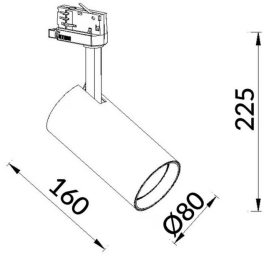

Scheme

Photometry

Essential

Lavov tracklight from the family Basic with a power of 30W and a beam angle of 15°. With a real lumen output of 3000lm and an efficiency of 100lm/W. Made in Die cast aluminium and finished in grey color. ON-OFF, No-dim.ON-OFF, No-dim driver.

Item code	86.T009.1311.03
Product type	Indoor
Category	Tracklights
Family	Essential
Pictograms	<div style="display: flex; flex-wrap: wrap; gap: 5px;"> <div style="border: 1px solid black; padding: 2px;">220 240 V</div> <div style="border: 1px solid black; padding: 2px;">CRI 80</div> <div style="border: 1px solid black; padding: 2px;">CE</div> <div style="border: 1px solid black; padding: 2px;">Driver INCL.</div> <div style="border: 1px solid black; padding: 2px;">On Off</div> <div style="border: 1px solid black; padding: 2px;">IP 20</div> <div style="border: 1px solid black; padding: 2px;">50000h L80B10</div> </div>

Product

Real power (W)	30
Real luminous flux (Lm)	3000lm
Luminous efficiency (Lm/W)	100
Beam angle (°)	15
Colour	grey
Control gear included	YES
Control gear	ON-OFF, No-dim
Average life time (h)	50000hrs L80 B10
Colour temperature (K)	3000
Colour consistency (SDCM)	SDCM<3
CRI	80