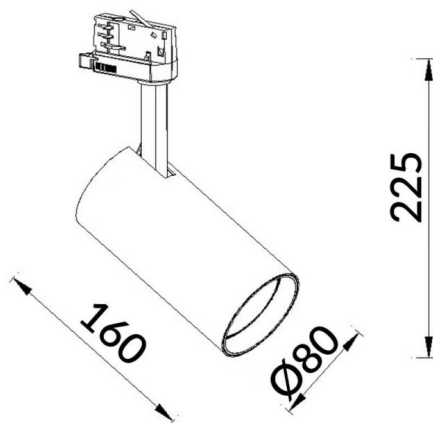

Essential

Lavov tracklight from the family Basic with a power of 30W and a beam angle of 15°. With a real lumen output of 3000lm and an efficiency of 100lm/W. Made in Die cast aluminium and finished in grey color. ON-OFF, No-dim.ON-OFF, No-dim driver.

Item code	86.T009.1311.03
Product type	Indoor
Category	Tracklights
Family	Essential
Pictograms	<div style="display: flex; flex-wrap: wrap; gap: 5px;"> <div style="border: 1px solid black; padding: 2px;">220 240 V</div> <div style="border: 1px solid black; padding: 2px;">CRI 80</div> <div style="border: 1px solid black; padding: 2px;">CE</div> <div style="border: 1px solid black; padding: 2px;">Driver INCL.</div> <div style="border: 1px solid black; padding: 2px;">On Off</div> <div style="border: 1px solid black; padding: 2px;">IP 20</div> <div style="border: 1px solid black; padding: 2px;">50000h L80B10</div> </div>

Scheme

Photometry

Product	
Real power (W)	30
Real luminous flux (Lm)	3000lm
Luminous efficiency (Lm/W)	100
Beam angle (&ordm;)	15
Colour	grey
Control gear included	YES
Control gear	ON-OFF, No-dim
Average life time (h)	50000hrs L80 B10
Colour temperature (K)	3000
Colour consistency (SDCM)	SDCM<3
CRI	80