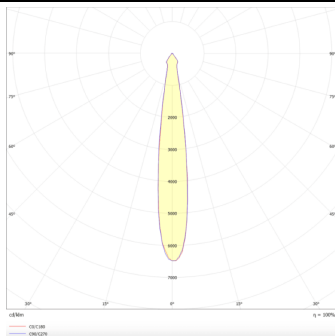

Scheme

Photometry

Essential

Lavov tracklight from the family Basic with a power of 30W and a beam angle of 15°. With a real lumen output of 3000lm and an efficiency of 100lm/W. Made in Die cast aluminium and finished in grey color. ON-OFF, No-dim.ON-OFF, No-dim driver.

Product

Real power (W)	30
Real luminous flux (Lm)	3000lm
Luminous efficiency (Lm/W)	100
Beam angle (°)	15
Colour	grey
Control gear included	YES
Control gear	ON-OFF, No-dim
Average life time (h)	50000hrs L80 B10
Colour temperature (K)	3000
Colour consistency (SDCM)	SDCM<3
CRI	80