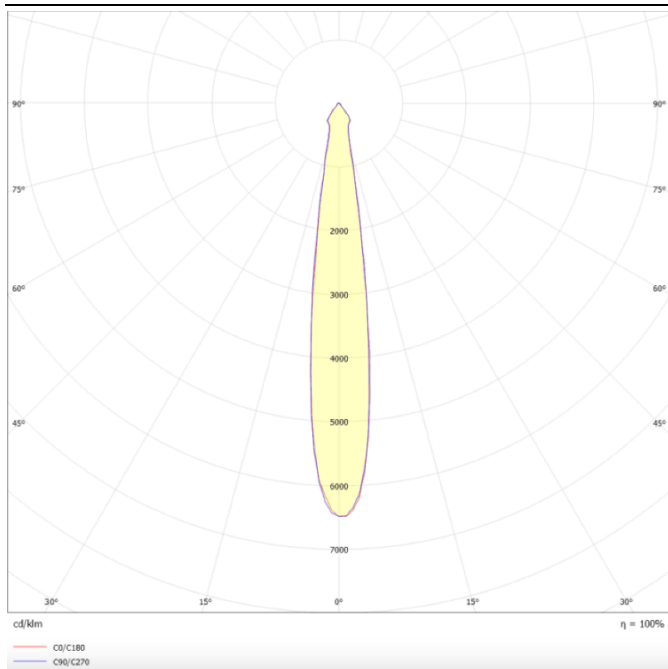

Scheme

Photometry

Essential

Lavov tracklight from the family Basic with a power of 30W and a beam angle of 15°. With a real lumen output of 3000lm and an efficiency of 100lm/W. Made in Die cast aluminium and finished in grey color. ON-OFF, No-dim.ON-OFF, No-dim driver.

Product

Real power (W)	30
Real luminous flux (Lm)	3000lm
Luminous efficiency (Lm/W)	100
Beam angle (°)	15
Colour	grey
Control gear included	YES
Control gear	ON-OFF, No-dim
Average life time (h)	50000hrs L80 B10
Colour temperature (K)	3000
Colour consistency (SDCM)	SDCM<3
CRI	80