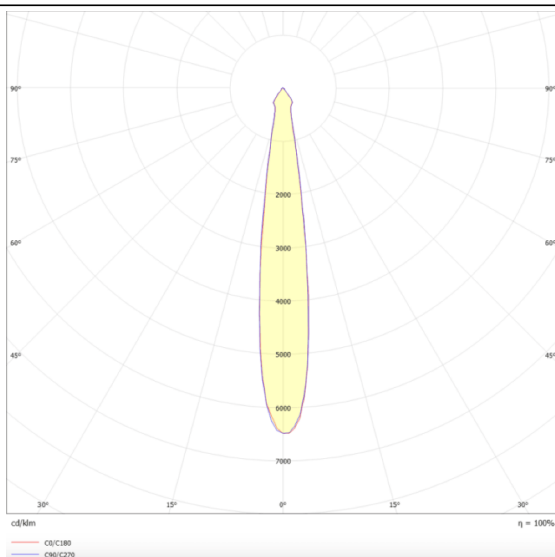

Essential

Lavov tracklight from the family Basic with a power of 30W and a beam angle of 15°. With a real lumen output of 3000lm and an efficiency of 100lm/W. Made in Die cast aluminium and finished in grey color. ON-OFF, No-dim.ON-OFF, No-dim driver.

Scheme

Photometry

Product	
Real power (W)	30
Real luminous flux (Lm)	3000lm
Luminous efficiency (Lm/W)	100
Beam angle (&ordm;)	15
Colour	grey
Control gear included	YES
Control gear	ON-OFF, No-dim
Average life time (h)	50000hrs L80 B10
Colour temperature (K)	3000
Colour consistency (SDCM)	SDCM<3
CRI	80