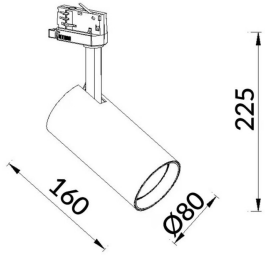

Scheme

Photometry

Essential

Lavov tracklight from the family Basic with a power of 30W and a beam angle of 15°. With a real lumen output of 3000lm and an efficiency of 100lm/W. Made in Die cast aluminium and finished in grey color. ON-OFF, No-dim.ON-OFF, No-dim driver.

Item code	86.T009.1311.03
Product type	Indoor
Category	Tracklights
Family	Essential
Pictograms	<div style="display: flex; flex-wrap: wrap; gap: 5px;"> <div style="border: 1px solid black; padding: 2px; margin: 2px;">220 240 V</div> <div style="border: 1px solid black; padding: 2px; margin: 2px;">CRI 80</div> <div style="border: 1px solid black; padding: 2px; margin: 2px;">CE</div> <div style="border: 1px solid black; padding: 2px; margin: 2px;">Driver INCL.</div> <div style="border: 1px solid black; padding: 2px; margin: 2px;">On Off</div> <div style="border: 1px solid black; padding: 2px; margin: 2px;">IP 20</div> <div style="border: 1px solid black; padding: 2px; margin: 2px;">50000h L80B10</div> </div>

Product

Real power (W)	30
Real luminous flux (Lm)	3000lm
Luminous efficiency (Lm/W)	100
Beam angle (°)	15
Colour	grey
Control gear included	YES
Control gear	ON-OFF, No-dim
Average life time (h)	50000hrs L80 B10
Colour temperature (K)	3000
Colour consistency (SDCM)	SDCM<3
CRI	80