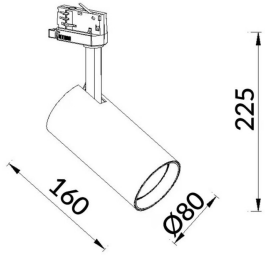

Scheme

Photometry

Essential

Lavov tracklight from the family Basic with a power of 30W and a beam angle of 15°. With a real lumen output of 3000lm and an efficiency of 100lm/W. Made in Die cast aluminium and finished in grey color. ON-OFF, No-dim.ON-OFF, No-dim driver.

Item code	86.T009.1311.03
Product type	Indoor
Category	Tracklights
Family	Essential
Pictograms	<div style="display: flex; flex-wrap: wrap; gap: 5px;"> <div style="border: 1px solid black; padding: 2px; margin: 2px;">220 240 V</div> <div style="border: 1px solid black; padding: 2px; margin: 2px;">CRI 80</div> <div style="border: 1px solid black; padding: 2px; margin: 2px;">CE</div> <div style="border: 1px solid black; padding: 2px; margin: 2px;">Driver INCL.</div> <div style="border: 1px solid black; padding: 2px; margin: 2px;">On Off</div> <div style="border: 1px solid black; padding: 2px; margin: 2px;">IP 20</div> <div style="border: 1px solid black; padding: 2px; margin: 2px;">50000h L80B10</div> </div>

Product	
Real power (W)	30
Real luminous flux (Lm)	3000lm
Luminous efficiency (Lm/W)	100
Beam angle (°)	15
Colour	grey
Control gear included	YES
Control gear	ON-OFF, No-dim
Average life time (h)	50000hrs L80 B10
Colour temperature (K)	3000
Colour consistency (SDCM)	SDCM<3
CRI	80