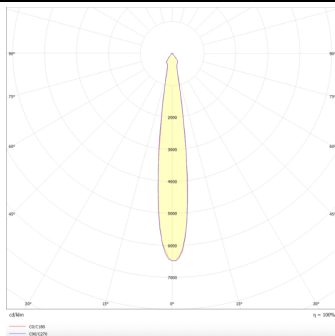

Scheme

Photometry

Essential

Lavov tracklight from the family Basic with a power of 30W and a beam angle of 15°. With a real lumen output of 3000lm and an efficiency of 100lm/W. Made in Die cast aluminium and finished in grey color. ON-OFF, No-dim.ON-OFF, No-dim driver.

IP 20	50000h L80B10
----------	------------------

Product	
Real power (W)	30
Real luminous flux (Lm)	3000lm
Luminous efficiency (Lm/W)	100
Beam angle (°)	15
Colour	grey
Control gear included	YES
Control gear	ON-OFF, No-dim
Average life time (h)	50000hrs L80 B10
Colour temperature (K)	3000
Colour consistency (SDCM)	SDCM<3
CRI	80