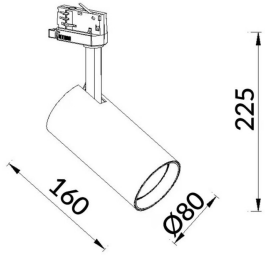

Scheme

Photometry

Essential

Lavov tracklight from the family Basic with a power of 30W and a beam angle of 15°. With a real lumen output of 3000lm and an efficiency of 100lm/W. Made in Die cast aluminium and finished in grey color. ON-OFF, No-dim.ON-OFF, No-dim driver.

Item code	86.T009.1311.03
Product type	Indoor
Category	Tracklights
Family	Essential
Subfamily	Essential
Pictograms	<div style="display: flex; gap: 5px;"> <div style="border: 1px solid black; padding: 2px;">220 240 V</div> <div style="border: 1px solid black; padding: 2px;">CRI 80</div> <div style="border: 1px solid black; padding: 2px;">CE</div> <div style="border: 1px solid black; padding: 2px;">Driver INCL.</div> <div style="border: 1px solid black; padding: 2px;">On Off</div> </div>

IP 20	50000h L80B10
----------	------------------

Product	
Real power (W)	30
Real luminous flux (Lm)	3000lm
Luminous efficiency (Lm/W)	100
Beam angle (°)	15
Colour	grey
Control gear included	YES
Control gear	ON-OFF, No-dim
Average life time (h)	50000hrs L80 B10
Colour temperature (K)	3000
Colour consistency (SDCM)	SDCM<3
CRI	80