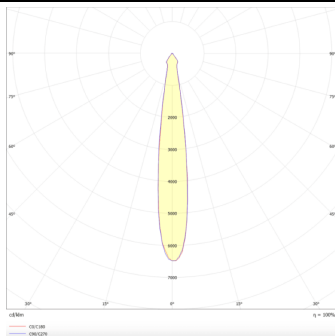

Scheme

Photometry

Essential

Lavov tracklight from the family Basic with a power of 30W and a beam angle of 15°. With a real lumen output of 3000lm and an efficiency of 100lm/W. Made in Die cast aluminium and finished in grey color. ON-OFF, No-dim.ON-OFF, No-dim driver.

Product	
Real power (W)	30
Real luminous flux (Lm)	3000lm
Luminous efficiency (Lm/W)	100
Beam angle (°)	15
Colour	grey
Control gear included	YES
Control gear	ON-OFF, No-dim
Average life time (h)	50000hrs L80 B10
Colour temperature (K)	3000
Colour consistency (SDCM)	SDCM<3
CRI	80