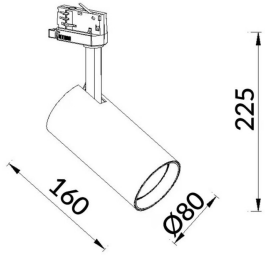

Scheme

Photometry

Essential

Lavov tracklight from the family Basic with a power of 30W and a beam angle of 15°. With a real lumen output of 3000lm and an efficiency of 100lm/W. Made in Die cast aluminium and finished in grey color. ON-OFF, No-dim.ON-OFF, No-dim driver.

Item code	86.T009.1311.03
Product type	Indoor
Category	Tracklights
Family	Essential
Subfamily	Essential
Pictograms	<div style="display: flex; flex-wrap: wrap; gap: 5px;"> <div style="border: 1px solid black; padding: 2px;">220 240 V</div> <div style="border: 1px solid black; padding: 2px;">CRI 80</div> <div style="border: 1px solid black; padding: 2px;">CE</div> <div style="border: 1px solid black; padding: 2px;">Driver INCL.</div> <div style="border: 1px solid black; padding: 2px;">On Off</div> <div style="border: 1px solid black; padding: 2px;">IP 20</div> <div style="border: 1px solid black; padding: 2px;">50000h L80B10</div> </div>

Product	
Real power (W)	30
Real luminous flux (Lm)	3000lm
Luminous efficiency (Lm/W)	100
Beam angle (°)	15
Colour	grey
Control gear included	YES
Control gear	ON-OFF, No-dim
Average life time (h)	50000hrs L80 B10
Colour temperature (K)	3000
Colour consistency (SDCM)	SDCM<3
CRI	80