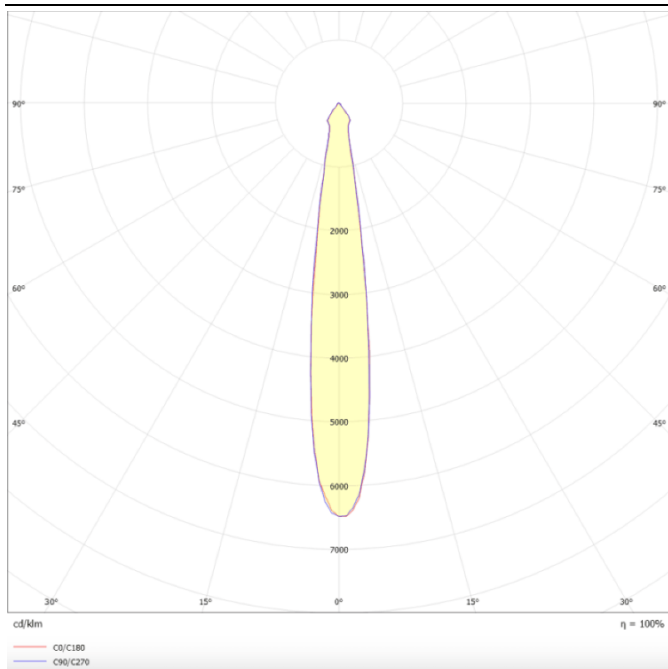

Scheme

Photometry

Essential

Lavov tracklight from the family Basic with a power of 30W and a beam angle of 15°. With a real lumen output of 3000lm and an efficiency of 100lm/W. Made in Die cast aluminium and finished in grey color. ON-OFF, No-dim.ON-OFF, No-dim driver.

IP 20	50000h L80B10
----------	------------------

Product	
Real power (W)	30
Real luminous flux (Lm)	3000lm
Luminous efficiency (Lm/W)	100
Beam angle (°)	15
Colour	grey
Control gear included	YES
Control gear	ON-OFF, No-dim
Average life time (h)	50000hrs L80 B10
Colour temperature (K)	3000
Colour consistency (SDCM)	SDCM<3
CRI	80