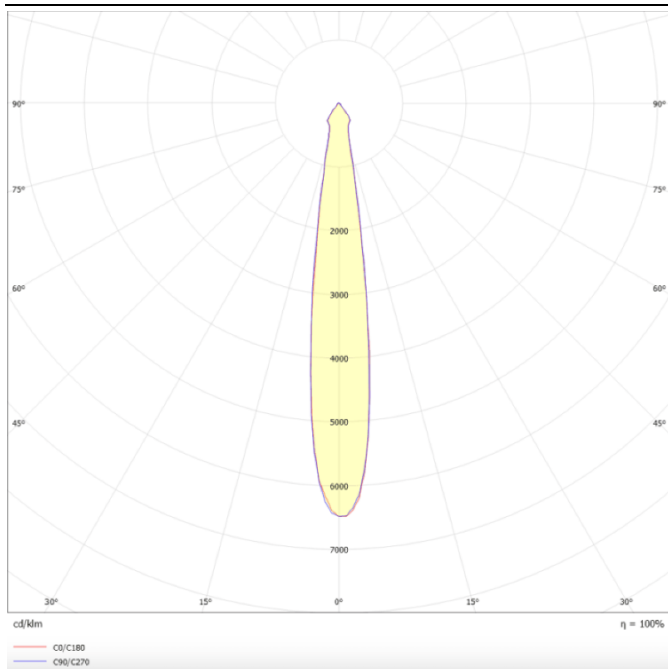

Scheme

Photometry

Essential

Lavov tracklight from the family Basic with a power of 30W and a beam angle of 15°. With a real lumen output of 3000lm and an efficiency of 100lm/W. Made in Die cast aluminium and finished in grey color. ON-OFF, No-dim.ON-OFF, No-dim driver.

Product	
Real power (W)	30
Real luminous flux (Lm)	3000lm
Luminous efficiency (Lm/W)	100
Beam angle (°)	15
Colour	grey
Control gear included	YES
Control gear	ON-OFF, No-dim
Average life time (h)	50000hrs L80 B10
Colour temperature (K)	3000
Colour consistency (SDCM)	SDCM<3
CRI	80