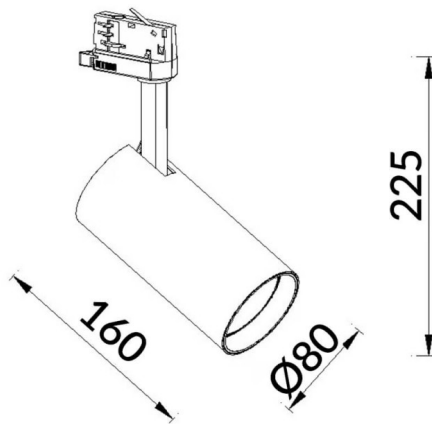

Essential

Lavov tracklight from the family Basic with a power of 30W and a beam angle of 24°. With a real lumen output of 3000lm and an efficiency of 100lm/W. Made in Die cast aluminium and finished in white color. ON-OFF, No-dim.ON-OFF, No-dim driver.

Item code	86.T009.1321.01
Product type	Indoor
Category	Tracklights
Family	Essential
Pictograms	<div style="display: flex; flex-wrap: wrap; gap: 5px;"> <div style="border: 1px solid gray; padding: 2px;">220 240 V</div> <div style="border: 1px solid gray; padding: 2px;">CRI 80</div> <div style="border: 1px solid gray; padding: 2px;">CE</div> <div style="border: 1px solid gray; padding: 2px;">Driver INCL</div> <div style="border: 1px solid gray; padding: 2px;">On Off</div> <div style="border: 1px solid gray; padding: 2px;">IP 20</div> <div style="border: 1px solid gray; padding: 2px;">50000h L80B10</div> </div>

Scheme

Product	
Real power (W)	30
Real luminous flux (Lm)	3000lm
Luminous efficiency (Lm/W)	100
Beam angle (°)	24
Colour	white
Control gear included	YES
Control gear	ON-OFF, No-dim
Light source	LED
Type of LED	COB
Average life time (h)	50000hrs L80 B10
Colour temperature (K)	3000
Colour consistency (SDCM)	SDCM3
CRI	80