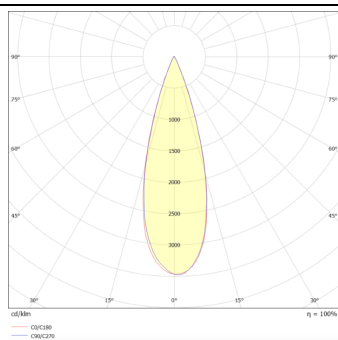

### Essential

Lavov tracklight from the family Basic with a power of 30W and a beam angle of 24°. With a real lumen output of 3000lm and an efficiency of 100lm/W. Made in Die cast aluminium and finished in white color. ON-OFF, No-dim.ON-OFF, No-dim driver.

### Photometry

### Product

**Real power (W)** 30

**Real luminous flux (Lm)** 3000lm

**Luminous efficiency (Lm/W)** 100

**Beam angle (°)** 24

**Colour** white

**Control gear included** YES

**Control gear** ON-OFF, No-dim