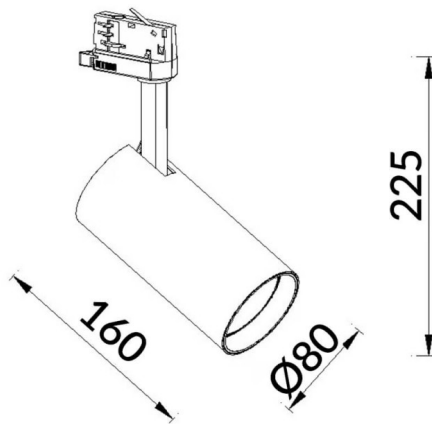

### Essential

Lavov tracklight from the family Basic with a power of 30W and a beam angle of 24°. With a real lumen output of 3000lm and an efficiency of 100lm/W. Made in Die cast aluminium and finished in white color. ON-OFF, No-dim.ON-OFF, No-dim driver.

<b>Item code</b>	<b>86.T009.1321.01</b>
<b>Product type</b>	<b>Indoor</b>
<b>Category</b>	<b>Tracklights</b>
<b>Family</b>	<b>Essential</b>
<b>Pictograms</b>	<div style="display: flex; flex-wrap: wrap; gap: 5px;"> <div style="border: 1px solid gray; padding: 2px;">220 240 V</div> <div style="border: 1px solid gray; padding: 2px;">CRI 80</div> <div style="border: 1px solid gray; padding: 2px;">CE</div> <div style="border: 1px solid gray; padding: 2px;">Driver INCL</div> <div style="border: 1px solid gray; padding: 2px;">On Off</div> <div style="border: 1px solid gray; padding: 2px;">IP 20</div> <div style="border: 1px solid gray; padding: 2px;">50000h L80B10</div> </div>

### Scheme

<b>Product</b>	
<b>Real power (W)</b>	<b>30</b>
<b>Real luminous flux (Lm)</b>	<b>3000lm</b>
<b>Luminous efficiency (Lm/W)</b>	<b>100</b>
<b>Beam angle (&amp;ordm;)</b>	<b>24</b>
<b>Colour</b>	<b>white</b>
<b>Control gear included</b>	<b>YES</b>
<b>Control gear</b>	<b>ON-OFF, No-dim</b>
<b>Light source</b>	<b>LED</b>
<b>Type of LED</b>	<b>COB</b>
<b>Average life time (h)</b>	<b>50000hrs L80 B10</b>
<b>Colour temperature (K)</b>	<b>3000</b>
<b>Colour consistency (SDCM)</b>	<b>SDCM&lt;3</b>
<b>CRI</b>	<b>80</b>