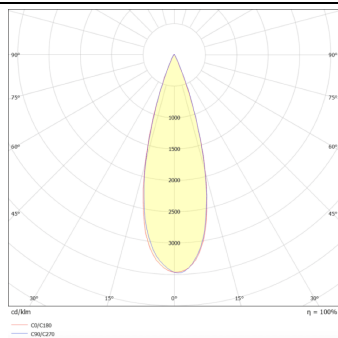

### Essential

Lavov tracklight from the family Basic with a power of 30W and a beam angle of 24°. With a real lumen output of 3000lm and an efficiency of 100lm/W. Made in Die cast aluminium and finished in white color. ON-OFF, No-dim.ON-OFF, No-dim driver.

### Photometry

### Product

**Real power (W)** 30

**Real luminous flux (Lm)** 3000lm

**Luminous efficiency (Lm/W)** 100

**Beam angle (°)** 24

**Colour** white

**Control gear included** YES

**Control gear** ON-OFF, No-dim