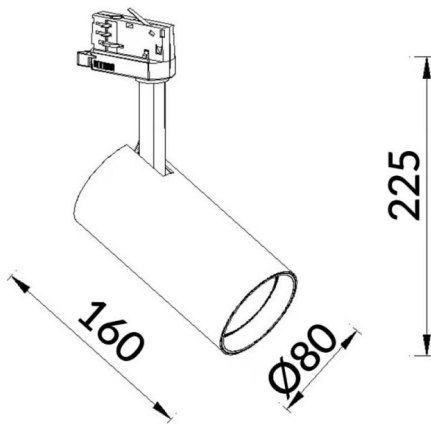

Essential

Lavov tracklight from the family Basic with a power of 30W and a beam angle of 24°. With a real lumen output of 3000lm and an efficiency of 100lm/W. Made in Die cast aluminium and finished in white color. ON-OFF, No-dim.ON-OFF, No-dim driver.

Item code	86.T009.1321.01
Product type	Indoor
Category	Tracklights
Family	Essential
Pictograms	<div style="display: flex; flex-wrap: wrap; gap: 5px;"> <div style="border: 1px solid black; padding: 2px; font-size: 8px;">220 240 V</div> <div style="border: 1px solid black; padding: 2px; font-size: 8px;">CRI 80</div> <div style="border: 1px solid black; padding: 2px; font-size: 8px;">CE</div> <div style="border: 1px solid black; padding: 2px; font-size: 8px;">Driver INCL.</div> <div style="border: 1px solid black; padding: 2px; font-size: 8px;">On Off</div> <div style="border: 1px solid black; padding: 2px; font-size: 8px;">IP 20</div> <div style="border: 1px solid black; padding: 2px; font-size: 8px;">50000h L80B10</div> </div>

Scheme

Product	
Real power (W)	30
Real luminous flux (Lm)	3000lm
Luminous efficiency (Lm/W)	100
Beam angle (&ordm;)	24
Colour	white
Control gear included	YES
Control gear	ON-OFF, No-dim
Average life time (h)	50000hrs L80 B10
Colour temperature (K)	3000
Colour consistency (SDCM)	SDCM<3
CRI	80