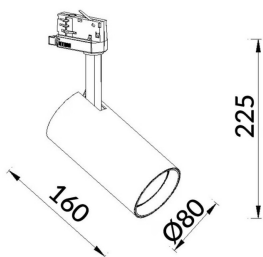

Essential

Lavov tracklight from the family Basic with a power of 30W and a beam angle of 24°. With a real lumen output of 3000lm and an efficiency of 100lm/W. Made in Die cast aluminium and finished in white color. ON-OFF, No-dim.ON-OFF, No-dim driver.

Item code 86.T009.1321.01

Product type Indoor

Category Tracklights

Family Essential

Pictograms

Scheme

Photometry

Product

Real power (W) 30

Real luminous flux (Lm) 3000lm

Luminous efficiency (Lm/W) 100

Beam angle (°) 24

Colour white

Control gear included YES

Control gear ON-OFF, No-dim

Average life time (h) 50000hrs L80 B10

Colour temperature (K) 3000

Colour consistency (SDCM) SDCM<3

CRI 80