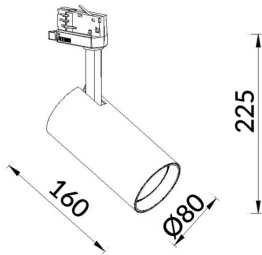

### Essential

Lavov tracklight from the family Basic with a power of 30W and a beam angle of 24°. With a real lumen output of 3000lm and an efficiency of 100lm/W. Made in Die cast aluminium and finished in white color. ON-OFF, No-dim.ON-OFF, No-dim driver.

### Scheme

<b>Product</b>	
<b>Real power (W)</b>	<b>30</b>
<b>Real luminous flux (Lm)</b>	<b>3000lm</b>
<b>Luminous efficiency (Lm/W)</b>	<b>100</b>
<b>Beam angle (°)</b>	<b>24</b>
<b>Colour</b>	<b>white</b>
<b>Control gear included</b>	<b>YES</b>
<b>Control gear</b>	<b>ON-OFF, No-dim</b>
<b>Average life time (h)</b>	<b>50000hrs L80 B10</b>
<b>Colour temperature (K)</b>	<b>3000</b>
<b>Colour consistency (SDCM)</b>	<b>SDCM&lt;3</b>
<b>CRI</b>	<b>80</b>