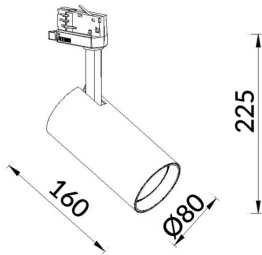

Essential

Lavov tracklight from the family Basic with a power of 30W and a beam angle of 24°. With a real lumen output of 3000lm and an efficiency of 100lm/W. Made in Die cast aluminium and finished in white color. ON-OFF, No-dim.ON-OFF, No-dim driver.

Item code	86.T009.1321.01
Product type	Indoor
Category	Tracklights
Family	Essential
Subfamily	Essential
Pictograms	

Scheme

Product	
Real power (W)	30
Real luminous flux (Lm)	3000lm
Luminous efficiency (Lm/W)	100
Beam angle (°)	24
Colour	white
Control gear included	YES
Control gear	ON-OFF, No-dim
Average life time (h)	50000hrs L80 B10
Colour temperature (K)	3000
Colour consistency (SDCM)	SDCM<3
CRI	80

Photometry