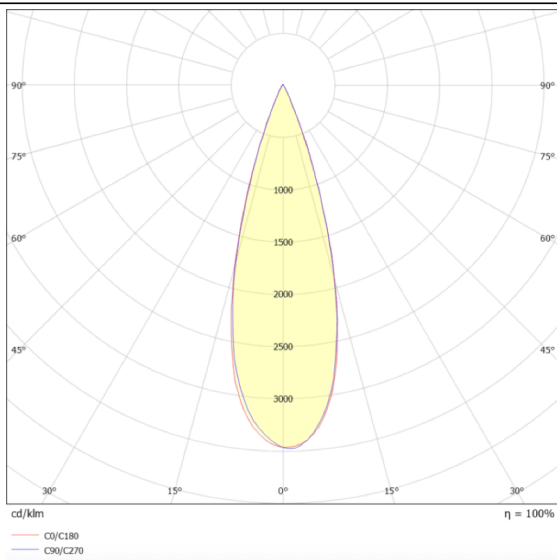

Essential

Lavov tracklight from the family Basic with a power of 30W and a beam angle of 24°. With a real lumen output of 3000lm and an efficiency of 100lm/W. Made in Die cast aluminium and finished in black color. ON-OFF, No-dim.ON-OFF, No-dim driver.

Scheme

Photometry

Item code	86.T009.1321.02
Product type	Indoor
Category	Tracklights
Family	Essential
Pictograms	<div style="display: flex; flex-wrap: wrap; gap: 5px;"> <div style="border: 1px solid black; padding: 2px;">220 240 V</div> <div style="border: 1px solid black; padding: 2px;">CRI 80</div> <div style="border: 1px solid black; padding: 2px;">CE</div> <div style="border: 1px solid black; padding: 2px;">Driver INCL.</div> <div style="border: 1px solid black; padding: 2px;">On Off</div> <div style="border: 1px solid black; padding: 2px;">IP 20</div> <div style="border: 1px solid black; padding: 2px;">50000h L80B10</div> </div>

Product	
Real power (W)	30
Real luminous flux (Lm)	3000lm
Luminous efficiency (Lm/W)	100
Beam angle (°)	24
Colour	black
Control gear included	YES
Control gear	ON-OFF, No-dim
Average life time (h)	50000hrs L80 B10
Colour temperature (K)	3000
Colour consistency (SDCM)	SDCM<3
CRI	80