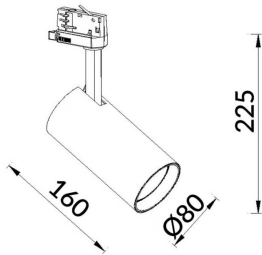

Essential

Lavov tracklight from the family Basic with a power of 30W and a beam angle of 24°. With a real lumen output of 3000lm and an efficiency of 100lm/W. Made in Die cast aluminium and finished in black color. ON-OFF, No-dim.ON-OFF, No-dim driver.

Item code 86.T009.1321.02

Product type Indoor

Category Tracklights

Family Essential

Pictograms

Scheme

Product

Real power (W) 30

Real luminous flux (Lm) 3000lm

Luminous efficiency (Lm/W) 100

Beam angle (°) 24

Colour black

Control gear included YES

Control gear ON-OFF, No-dim

Average life time (h) 50000hrs L80 B10

Colour temperature (K) 3000