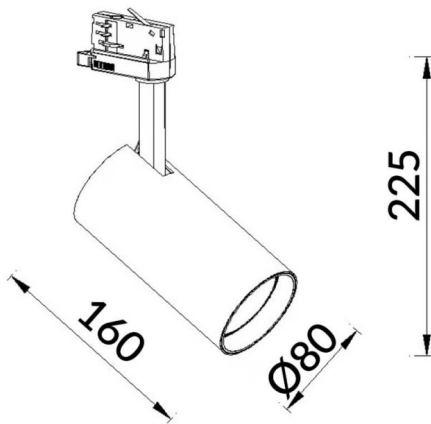

Essential

Lavov tracklight from the family Basic with a power of 30W and a beam angle of 24°. With a real lumen output of 3000lm and an efficiency of 100lm/W. Made in Die cast aluminium and finished in black color. ON-OFF, No-dim.ON-OFF, No-dim driver.

Scheme

Photometry

Item code	86.T009.1321.02
Product type	Indoor
Category	Tracklights
Family	Essential
Pictograms	<div style="display: flex; flex-wrap: wrap; gap: 5px;"> <div style="border: 1px solid black; padding: 2px;">220 240 V</div> <div style="border: 1px solid black; padding: 2px;">CRI 80</div> <div style="border: 1px solid black; padding: 2px;">CE</div> <div style="border: 1px solid black; padding: 2px;">Driver INCL.</div> <div style="border: 1px solid black; padding: 2px;">On Off</div> <div style="border: 1px solid black; padding: 2px;">IP 20</div> <div style="border: 1px solid black; padding: 2px;">50000h L80B10</div> </div>

Product	
Real power (W)	30
Real luminous flux (Lm)	3000lm
Luminous efficiency (Lm/W)	100
Beam angle (°)	24
Colour	black
Control gear included	YES
Control gear	ON-OFF, No-dim
Average life time (h)	50000hrs L80 B10
Colour temperature (K)	3000
Colour consistency (SDCM)	SDCM<3
CRI	80