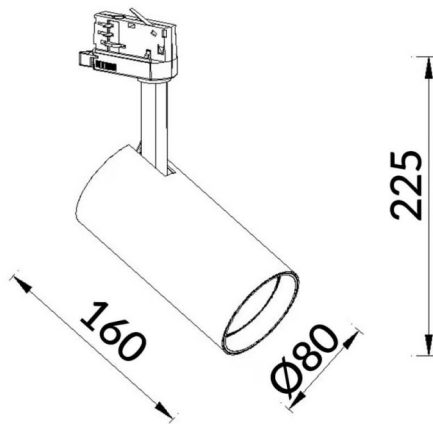

Essential

Lavov tracklight from the family Basic with a power of 30W and a beam angle of 24°. With a real lumen output of 3000lm and an efficiency of 100lm/W. Made in Die cast aluminium and finished in black color. ON-OFF, No-dim.ON-OFF, No-dim driver.

Scheme

Photometry

Item code	86.T009.1321.02
Product type	Indoor
Category	Tracklights
Family	Essential
Pictograms	<div style="display: flex; flex-wrap: wrap; gap: 5px;"> <div style="border: 1px solid black; padding: 2px;">220 240 V</div> <div style="border: 1px solid black; padding: 2px;">CRI 80</div> <div style="border: 1px solid black; padding: 2px;">CE</div> <div style="border: 1px solid black; padding: 2px;">Driver INCL.</div> <div style="border: 1px solid black; padding: 2px;">On Off</div> <div style="border: 1px solid black; padding: 2px;">IP 20</div> <div style="border: 1px solid black; padding: 2px;">50000h L80B10</div> </div>

Product	
Real power (W)	30
Real luminous flux (Lm)	3000lm
Luminous efficiency (Lm/W)	100
Beam angle (&ordm;)	24
Colour	black
Control gear included	YES
Control gear	ON-OFF, No-dim
Average life time (h)	50000hrs L80 B10
Colour temperature (K)	3000
Colour consistency (SDCM)	SDCM<3
CRI	80