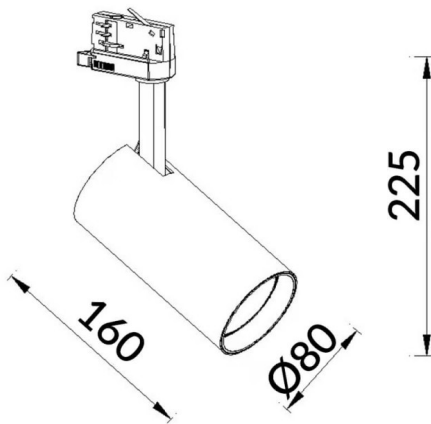

Essential

Lavov tracklight from the family Basic with a power of 30W and a beam angle of 24°. With a real lumen output of 3000lm and an efficiency of 100lm/W. Made in Die cast aluminium and finished in black color. ON-OFF, No-dim.ON-OFF, No-dim driver.

Item code	86.T009.1321.02
Product type	Indoor
Category	Tracklights
Family	Essential

Pictograms

220
240 V CRI 80 CE Driver INCL On Off
 IP 20 50000h L80B10

Scheme

Product	
Real power (W)	30
Real luminous flux (Lm)	3000lm
Luminous efficiency (Lm/W)	100
Beam angle (°)	24
Colour	black
Control gear included	YES
Control gear	ON-OFF, No-dim
Light source	LED
Type of LED	COB
Average life time (h)	50000hrs L80 B10
Colour temperature (K)	3000
Colour consistency (SDCM)	SDCM3
CRI	80