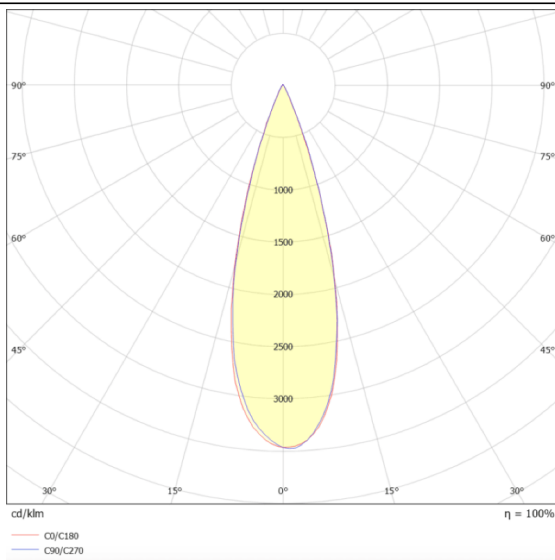

Essential

Lavov tracklight from the family Basic with a power of 30W and a beam angle of 24°. With a real lumen output of 3000lm and an efficiency of 100lm/W. Made in Die cast aluminium and finished in black color. ON-OFF, No-dim.ON-OFF, No-dim driver.

Scheme

Photometry

Item code	86.T009.1321.02
Product type	Indoor
Category	Tracklights
Family	Essential
Pictograms	<div style="display: flex; flex-wrap: wrap; gap: 5px;"> <div style="border: 1px solid black; padding: 2px;">220 240 V</div> <div style="border: 1px solid black; padding: 2px;">CRI 80</div> <div style="border: 1px solid black; padding: 2px;">CE</div> <div style="border: 1px solid black; padding: 2px;">Driver INCL.</div> <div style="border: 1px solid black; padding: 2px;">On Off</div> <div style="border: 1px solid black; padding: 2px;">IP 20</div> <div style="border: 1px solid black; padding: 2px;">50000h L80B10</div> </div>

Product	
Real power (W)	30
Real luminous flux (Lm)	3000lm
Luminous efficiency (Lm/W)	100
Beam angle (&ordm;)	24
Colour	black
Control gear included	YES
Control gear	ON-OFF, No-dim
Average life time (h)	50000hrs L80 B10
Colour temperature (K)	3000
Colour consistency (SDCM)	SDCM<3
CRI	80