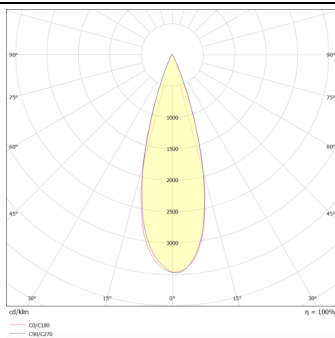

Photometry

Product

Real power (W) 30

Real luminous flux (Lm) 3000lm

Luminous efficiency (Lm/W) 100

Beam angle (°) 24

Colour black

Control gear included YES

Control gear ON-OFF, No-dim

Average life time (h) 50000hrs L80 B10

Colour temperature (K) 3000

Colour consistency (SDCM) SDCM<3

CRI 80