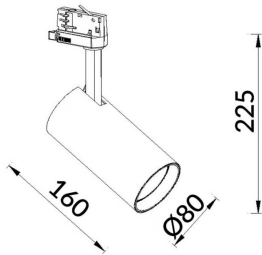

Essential

Lavov tracklight from the family Basic with a power of 30W and a beam angle of 24°. With a real lumen output of 3000lm and an efficiency of 100lm/W. Made in Die cast aluminium and finished in black color. ON-OFF, No-dim.ON-OFF, No-dim driver.

Item code 86.T009.1321.02

Product type Indoor

Category Tracklights

Family Essential

Pictograms

Scheme

Photometry

Product

Real power (W) 30

Real luminous flux (Lm) 3000lm

Luminous efficiency (Lm/W) 100

Beam angle (°) 24

Colour black

Control gear included YES

Control gear ON-OFF, No-dim

Average life time (h) 50000hrs L80 B10