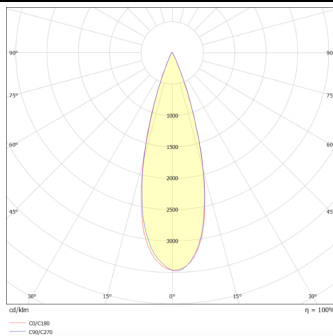

Essential

Lavov tracklight from the family Basic with a power of 30W and a beam angle of 24°. With a real lumen output of 3000lm and an efficiency of 100lm/W. Made in Die cast aluminium and finished in black color. ON-OFF, No-dim.ON-OFF, No-dim driver.

Item code	86.T009.1321.02
Product type	Indoor
Category	Tracklights
Family	Essential
Subfamily	Essential
Pictograms	

Scheme

Photometry

Product

Real power (W)	30
Real luminous flux (Lm)	3000lm
Luminous efficiency (Lm/W)	100
Beam angle (°)	24
Colour	black
Control gear included	YES
Control gear	ON-OFF, No-dim
Average life time (h)	50000hrs L80 B10
Colour temperature (K)	3000
Colour consistency (SDCM)	SDCM<3
CRI	80