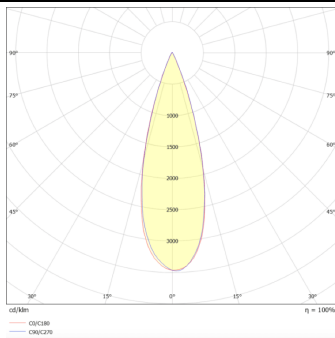

Essential

Lavov tracklight from the family Basic with a power of 30W and a beam angle of 24°. With a real lumen output of 3000lm and an efficiency of 100lm/W. Made in Die cast aluminium and finished in black color. ON-OFF, No-dim.ON-OFF, No-dim driver.

Item code	86.T009.1321.02
Product type	Indoor
Category	Tracklights
Family	Essential
Subfamily	Essential
Pictograms	

Scheme

Photometry

Product

Real power (W)	30
Real luminous flux (Lm)	3000lm
Luminous efficiency (Lm/W)	100
Beam angle (°)	24
Colour	black
Control gear included	YES
Control gear	ON-OFF, No-dim
Average life time (h)	50000hrs L80 B10
Colour temperature (K)	3000
Colour consistency (SDCM)	SDCM<3
CRI	80