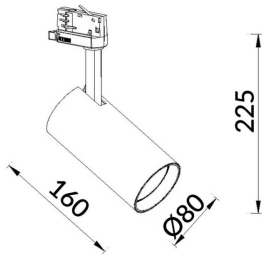

Essential

Lavov tracklight from the family Basic with a power of 30W and a beam angle of 24°. With a real lumen output of 3000lm and an efficiency of 100lm/W. Made in Die cast aluminium and finished in black color. ON-OFF, No-dim.ON-OFF, No-dim driver.

Item code	86.T009.1321.02
Product type	Indoor
Category	Tracklights
Family	Essential
Subfamily	Essential
Pictograms	

Scheme

Photometry

Product

Real power (W)	30
Real luminous flux (Lm)	3000lm
Luminous efficiency (Lm/W)	100
Beam angle (°)	24
Colour	black
Control gear included	YES
Control gear	ON-OFF, No-dim
Average life time (h)	50000hrs L80 B10
Colour temperature (K)	3000
Colour consistency (SDCM)	SDCM<3
CRI	80