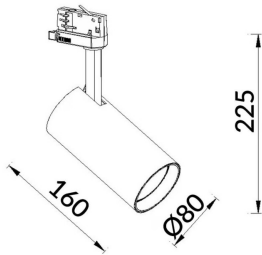

Essential

Lavov tracklight from the family Basic with a power of 30W and a beam angle of 24°. With a real lumen output of 3000lm and an efficiency of 100lm/W. Made in Die cast aluminium and finished in grey color. ON-OFF, No-dim.ON-OFF, No-dim driver.

| | |
|---------------------|--|
| Item code | 86.T009.1321.03 |
| Product type | Indoor |
| Category | Tracklights |
| Family | Essential |
| Pictograms | <div style="display: flex; flex-wrap: wrap; gap: 5px;"> <div style="border: 1px solid black; padding: 2px;">220 240 V</div> <div style="border: 1px solid black; padding: 2px;">CRI 80</div> <div style="border: 1px solid black; padding: 2px;">CE</div> <div style="border: 1px solid black; padding: 2px;">Driver INCL.</div> <div style="border: 1px solid black; padding: 2px;">On Off</div> <div style="border: 1px solid black; padding: 2px;">IP 20</div> <div style="border: 1px solid black; padding: 2px;">50000h L80B10</div> </div> |

Scheme

Product

| | |
|-----------------------------------|-------------------------|
| Real power (W) | 30 |
| Real luminous flux (Lm) | 3000lm |
| Luminous efficiency (Lm/W) | 100 |
| Beam angle (°) | 24 |
| Colour | grey |
| Control gear included | YES |
| Control gear | ON-OFF, No-dim |
| Average life time (h) | 50000hrs L80 B10 |
| Colour temperature (K) | 3000 |
| Colour consistency (SDCM) | SDCM<3 |
| CRI | 80 |