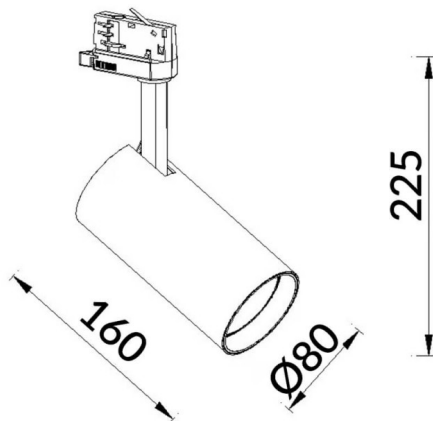

Essential

Lavov tracklight from the family Basic with a power of 30W and a beam angle of 24°. With a real lumen output of 3000lm and an efficiency of 100lm/W. Made in Die cast aluminium and finished in grey color. ON-OFF, No-dim.ON-OFF, No-dim driver.

Item code	86.T009.1321.03
Product type	Indoor
Category	Tracklights
Family	Essential

Pictograms

Scheme

Product	
Real power (W)	30
Real luminous flux (Lm)	3000lm
Luminous efficiency (Lm/W)	100
Beam angle (°)	24
Colour	grey
Control gear included	YES
Control gear	ON-OFF, No-dim
Average life time (h)	50000hrs L80 B10
Colour temperature (K)	3000
Colour consistency (SDCM)	SDCM<3
CRI	80