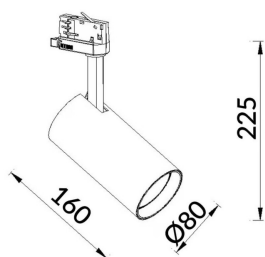

Essential

Lavov tracklight from the family Basic with a power of 30W and a beam angle of 24°. With a real lumen output of 3000lm and an efficiency of 100lm/W. Made in Die cast aluminium and finished in grey color. ON-OFF, No-dim.ON-OFF, No-dim driver.

Item code	86.T009.1321.03
Product type	Indoor
Category	Tracklights
Family	Essential
Pictograms	<div style="display: flex; flex-wrap: wrap; gap: 5px;"> <div style="border: 1px solid black; padding: 2px;">220 240 V</div> <div style="border: 1px solid black; padding: 2px;">CRI 80</div> <div style="border: 1px solid black; padding: 2px;">CE</div> <div style="border: 1px solid black; padding: 2px;">Driver INCL.</div> <div style="border: 1px solid black; padding: 2px;">On Off</div> </div>

Scheme

Product

Real power (W)	30
Real luminous flux (Lm)	3000lm
Luminous efficiency (Lm/W)	100
Beam angle (°)	24
Colour	grey
Control gear included	YES
Control gear	ON-OFF, No-dim
Average life time (h)	50000hrs L80 B10
Colour temperature (K)	3000
Colour consistency (SDCM)	SDCM<3
CRI	80