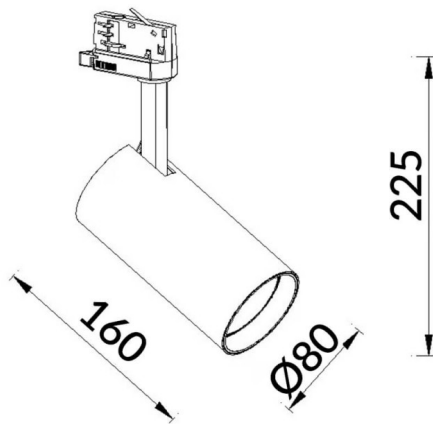

Essential

Lavov tracklight from the family Basic with a power of 30W and a beam angle of 24°. With a real lumen output of 3000lm and an efficiency of 100lm/W. Made in Die cast aluminium and finished in grey color. ON-OFF, No-dim.ON-OFF, No-dim driver.

Item code	86.T009.1321.03
Product type	Indoor
Category	Tracklights
Family	Essential
Pictograms	<div style="display: flex; flex-wrap: wrap; gap: 5px;"> <div style="border: 1px solid black; padding: 2px;">220 240 V</div> <div style="border: 1px solid black; padding: 2px;">CRI 80</div> <div style="border: 1px solid black; padding: 2px;">CE</div> <div style="border: 1px solid black; padding: 2px;">Driver INCL</div> <div style="border: 1px solid black; padding: 2px;">On Off</div> <div style="border: 1px solid black; padding: 2px;">IP 20</div> <div style="border: 1px solid black; padding: 2px;">50000h L80B10</div> </div>

Scheme

Photometry

Product	
Real power (W)	30
Real luminous flux (Lm)	3000lm
Luminous efficiency (Lm/W)	100
Beam angle (°)	24
Colour	grey
Control gear included	YES
Control gear	ON-OFF, No-dim
Light source	LED
Type of LED	COB
Average life time (h)	50000hrs L80 B10
Colour temperature (K)	3000
Colour consistency (SDCM)	SDCM3
CRI	80