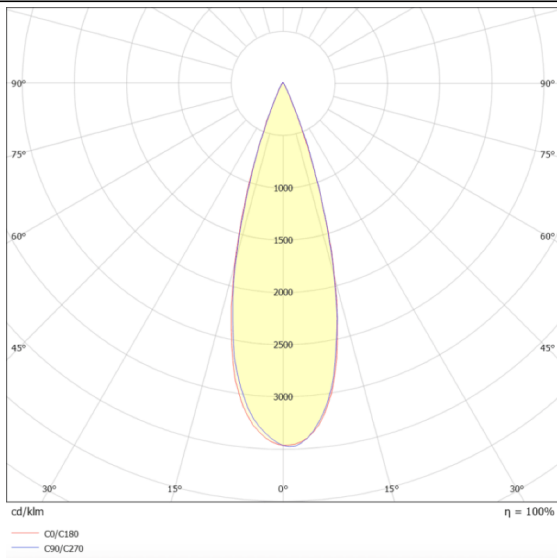

Essential

Lavov tracklight from the family Basic with a power of 30W and a beam angle of 24°. With a real lumen output of 3000lm and an efficiency of 100lm/W. Made in Die cast aluminium and finished in grey color. ON-OFF, No-dim.ON-OFF, No-dim driver.

Scheme

Photometry

Product	
Real power (W)	30
Real luminous flux (Lm)	3000lm
Luminous efficiency (Lm/W)	100
Beam angle (°)	24
Colour	grey
Control gear included	YES
Control gear	ON-OFF, No-dim
Light source	LED
Type of LED	COB
Average life time (h)	50000hrs L80 B10
Colour temperature (K)	3000
Colour consistency (SDCM)	SDCM3
CRI	80